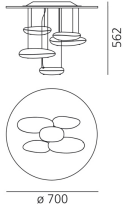

PRODUCT DATA SHEET

Mercury mini

Range extension of Mercury series, in smaller dimension. "A ceiling fixture that places a floating assembly of large pebbles below a simple modern disc. These in turn reflect each other bouncing light between their taught bio - morphic surfaces and reflecting the environment around them. During the day the piece acts as a sculptural object reflecting the dynamics of natural light and the movement of people around them." Materials: structure in brushed stainless steel and painted aluminum. Light fixtures in chromed aluminium. Hanging in chromed plastic.

Mercury mini

Range extension of Mercury series, in smaller dimension. "A ceiling fixture that places a floating assembly of large pebbles below a simple modern disc. These in turn reflect each other bouncing light between their taught bio - morphic surfaces and reflecting the environment around them. During the day the piece acts as a sculptural object reflecting the dynamics of natural light and the movement of people around them." Materials: structure in brushed stainless steel and painted aluminum. Light fixtures in chromed aluminium. Hanging in chromed plastic.

Polished Chrome

Suspension

650° IP20

Watt	Luminous Flux (lm)	Color	Code	Product name
160W	3000lm		1479010A	Mercury Mini Suspension

Watt	Luminous Flux (lm)	CCT	Color	Code	Product name
160W	3300lm	2950K	●	1478010A	Mercury Mini Ceiling