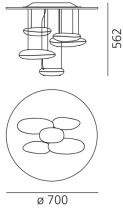

Watt	Luminous Flux (lm)	CCT	Color	Code	Product name
29W	1447lm	2700K		1476W10A	Mercury Mini Ceiling LED 2700K
	1547lm	3000K		1476110A	Mercury Mini Ceiling LED 3000K