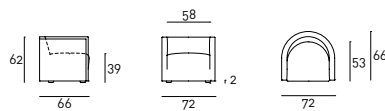

Confident

design Piero Lissoni

Supporting frame in curved wood and padding in differentiated density polyurethane foam and outer shell also available covered in **Rattan** with acrylic painting finish col. dark brown "Testa di Moro", or anthracite grey.

Seat sprung in cross-woven, coated rubber elastic straps and covering in needle punched, resinated, non-woven polyester fiber, bonded onto a polyamide velveteen backing. Fabric or leather upholstery.

The fabric version only is fully removable by Velcro fastenings. Non removable upholstery for the version with outer shell covered in Rattan. Black PVC feet.