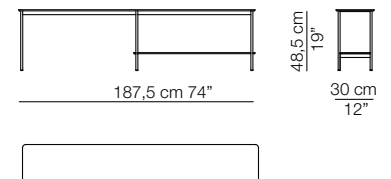

CAPILANO

Tavolino 55 x 55
Small table 55 x 55

Top in marble

gross weight

top in Gres Solid Black

gross weight

Tavolino 96 x 30
Small table 96 x 30

Top in marble

gross weight

top in Gres Solid Black

gross weight

Tavolino 187,5 x 30
Small table 187,5 x 30

Top in marble

gross weight

top in Gres Solid Black

gross weight

I colori sono da considerarsi puramente indicativi / Colors are to be considered as purely indicative 2020 - Rev. 0.0 - Seven Salotti S.p.A - All rights reserved

Sizes, weights and finishes may change without previous notice. All dimensions are expressed in centimeters and inches. File CAD 2D-3D available on www.arflex.com For more information on product visit www.arflex.com, or contact us at : info@arflex.it