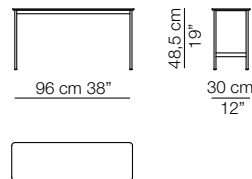

CAPILANO

Tavolino 55 x 55
Small table 55 x 55

Top in marble

gross weight

top in Gres Solid Black

gross weight

Tavolino 96 x 30
Small table 96 x 30

Top in marble

gross weight

top in Gres Solid Black

gross weight

Tavolino 187,5 x 30
Small table 187,5 x 30

Top in marble

gross weight

top in Gres Solid Black

gross weight

I colori sono da considerarsi puramente indicativi / Colors are to be considered as purely indicative 2020 - Rev. 0.0 - Seven Salotti S.p.A - All rights reserved

Sizes, weights and finishes may change without previous notice. All dimensions are expressed in centimeters and inches. File CAD 2D-3D available on www.arflex.com For more information on product visit www.arflex.com, or contact us at : info@arflex.it