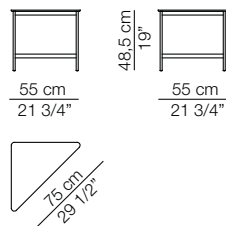

CAPILANO

Tavolino 55 x 55
Small table 55 x 55

Top in marble

gross weight

top in Gres Solid Black

gross weight

Tavolino 96 x 30
Small table 96 x 30

Top in marble

gross weight

top in Gres Solid Black

gross weight

Tavolino 187,5 x 30
Small table 187,5 x 30

Top in marble

gross weight

top in Gres Solid Black

gross weight