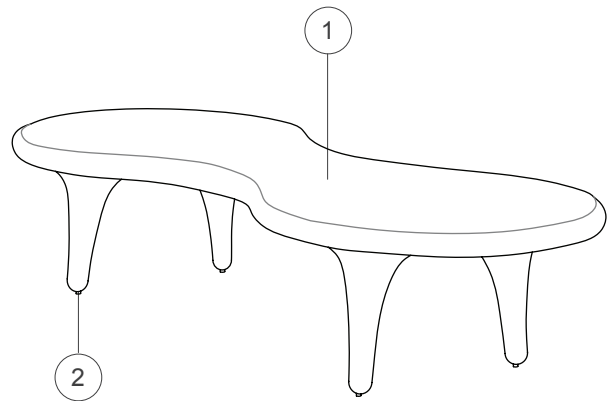

ORGONE

Marc Newson

cappellini

Low table with four legs, manufactured in polished lacquer fiberglass and available in white, yellow, orange, red, green, blue or black

Materials used_

Structure:

1. Fiberglass high gloss yellow, orange, red, green, blue, white or black internal insert in plywood

Feet:

2. Black plastic

Dimensions_

MN_5

$\frac{35}{13 \frac{3}{4}}$

$\frac{160}{63}$

$\frac{70}{27 \frac{1}{2}}$