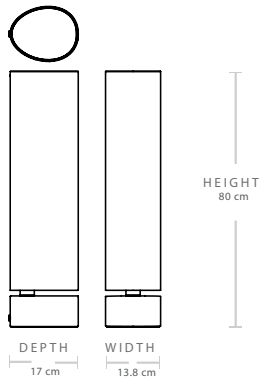

## Dimensions

LAMP WIDTH	13.8 cm
LAMP DEPTH	17 cm
LAMP HEIGHT	80 cm
SHADE HEIGHT	69.5 cm
BASE HEIGHT	9.6 cm
DISTANCE TO SWITCH	50 cm
CORD LENGTH	200 cm

---

## Weight

TOTAL WEIGHT	5.92 kg
SHADE WEIGHT	0.55 kg
BASE WEIGHT	5.37 kg

---

Number of parcels	1
PACKAGING LENGTH	25.5 cm
PACKAGING WIDTH	28.5 cm
PACKAGING HEIGHT	89 cm
PACKAGING WEIGHT	2.89 kg
GROSS WEIGHT	8.81 kg