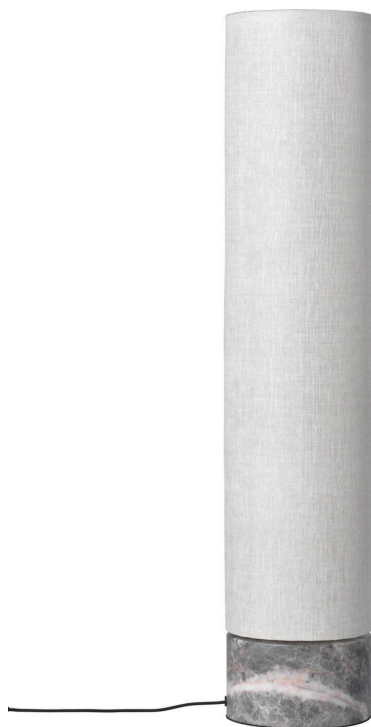

## Unbound Floor lamp H80

Designed by Space Copenhagen - 2021

ITEM NUMBER	Unbound Floor Lamp - H80, EU (Canvas)	10083622
	Unbound Floor Lamp - H80, EU (White)	10083623

**DESCRIPTION**

The Unbound Collection fulfils Space Copenhagen's ambition to create a practical but poetic lantern with a distinctive sculptural character. The teardrop-shaped gray marble base of the series acts as an anchor, embodying stillness and weight. A rotating white linen or natural canvas shade with the same shape appears weightless, vibrant and flighty in contrast, and contains dimmable LEDs arrayed around the antique brass mast. The Unbound Lamp was conceived to cast a spacious atmospheric light and create a gentle 'Zen-like' ambience.

### Materials & Finishes

SHADE FINISH	Canvas , White

BASE FINISH	Grey Marble
-------------	-------------

CORD SHAPE

CORD COLOR

Black

MATERIALS

Textile Shade, Marble Base

## Dimensions

LAMP WIDTH	13.8 cm
LAMP DEPTH	17 cm
LAMP HEIGHT	80 cm
SHADE HEIGHT	69.5 cm
BASE HEIGHT	9.6 cm
DISTANCE TO SWITCH	50 cm
CORD LENGTH	200 cm

---