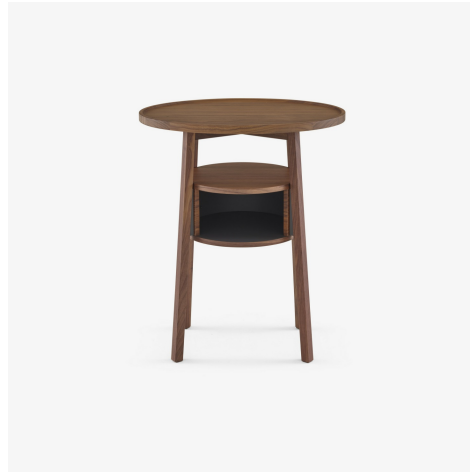

## Description

3-level bedside table with structure, top and base in natural varnished solid American walnut. The edging of the chest is in walnut-veneered multi-ply; the interior and crosspieces are in gris plomb (lead grey) lacquer.

## Technical characteristics

By night, this oval-topped walnut bedside table is a real piece of craftsmanship, with the possibility of placing objects at a range of different levels. By day, it will also find a useful place in the home! 3-level bedside table with structure, top and base in natural varnished solid American walnut. The edging of the chest is in walnut-veneered multi-ply; the interior and crosspieces are in gris plomb (lead grey) lacquer.

## SIZES

Height 23 " | Width 19 " | Depth 15 " | Weight 8 lb