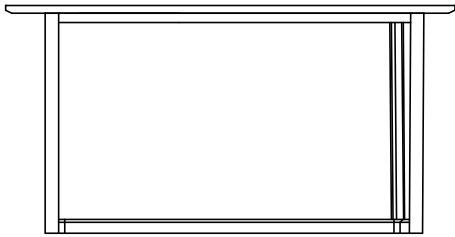

DESCRIPTION

Typology	Writing desk
Top	Medium-density fibre panel in veneer
Legs	Solid wood veneered
Note	Drawer and hide pad optional

DIMENSIONS

1450
57"

740
29 1/4"

720
28 1/4"

580
22 3/4"

480
18 3/4"

Optional desk pad in hide

Optional undermount drawer