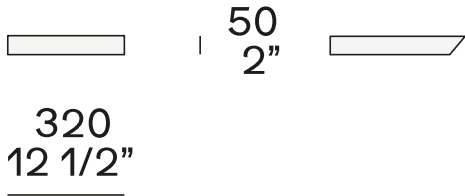

Optional undermount drawer