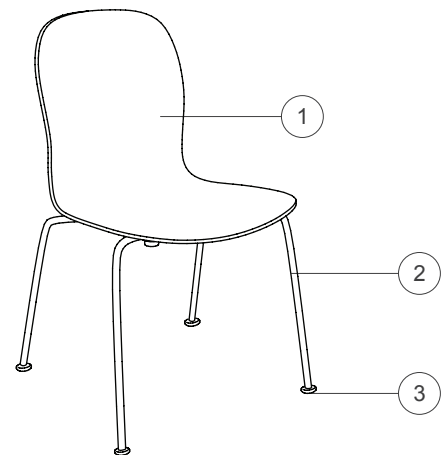

Stackable chairs and stools with four legs and 8 color finishes. Agile and fun is proposed in colored version tone on tone (aniline color for the body and matt satin lacquered base with epoxy paint of the same color of the body) or body brushed painted with stainless steel base.

Used materials

Structure:

1. Shell in plywood beech wood, finishing with aniline painted in red, yellow, orange, blue, green, brown, black or natural.

Base:

2. Stainless steel or painted iron tube. Finishing in satined stainless steel or satined matt lacquered in the colours flame red, lemon yellow, red orange, green blue, pine green, grey brown, anthracite, jet black, white.

Feet:

3. Grey polypropylene

Dimensions

TC_1

45,5
18"
80,5
31 3/4"

51
20" 51
20"

TC_11

63,5
25"
100,5
39 1/2"

49 43,5
17 1/4" 17 1/4"

TC_12

80
31 1/2"
116,5
45 3/4"

49 43,5
17 1/4" 17 1/4"

TC_2

TC_11B

TC_12B

CAR_1