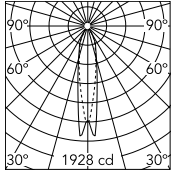

IK
00

IP
20

Schematic light drawing

Photometric

Lighting type	Direct
Light distribution	Roto symmetric

Electrical

Insulation class	II
Frequency (Hz)	50/60
Main voltage (Vac)	220-250
LED voltage Vf (Vdc)	null
Dimmable	Yes
Dimming interface	Remote Dimmable (Dimmer Not Included)
Batteries inside	No