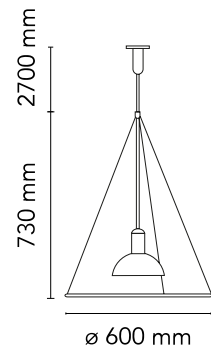

FLOS

F2500000 Chrome

Frisbi

Designed by Achille Castiglioni, 1978

Halogen - 105W

Suspension lamp providing direct, diffused and reflected light. Opaline polymethylmethacrylate (PMMA) injection-molded diffuser plate suspended by three fine steel cables. Polished, nickel-plated, and zapon-varnished stamped sheet metal reflector painted gloss-white inside. Black painted, injection-molded ABS ceiling fitting and rose.

Are you a professional and your project needs consulting and support?

BOOK AN APPOINTMENT

Main specifications

EAN	8059607016206
Mounting	Suspension
Environments	Indoor dry location
Light Source Type	Bulb
Lamp category	Halogen
Lamp holders	E27
Ilcos	HSGSR
Number of heads	1
Power (W)	105

Physical

Colour	Chrome
Length (mm)	600
Cord length (mm)	2700
Canopy dimension (mm)	111
Canopy width (mm)	101
Net weight (kg)	2.65
Package height (mm)	170
Package width (mm)	655
Package length (mm)	655
Package volume (m3)	0.07
IP internal	20