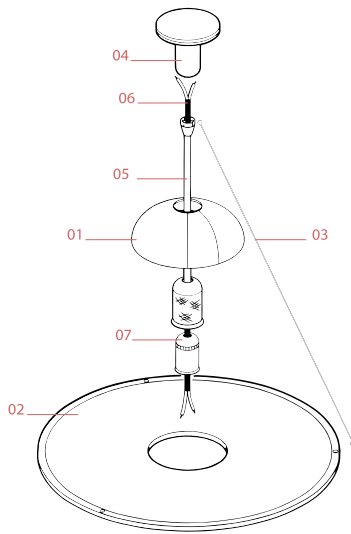

FLOS

F2500000 Chrome

Frisbi

Designed by Achille Castiglioni, 1978

Halogen - 105W

Suspension lamp providing direct, diffused and reflected light. Opaline polymethylmethacrylate (PMMA) injection-molded diffuser plate suspended by three fine steel cables. Polished, nickel-plated, and zapon-varnished stamped sheet metal reflector painted gloss-white inside. Black painted, injection-molded ABS ceiling fitting and rose.

Physical

Colour	Chrome
Length (mm)	600
Cord length (mm)	2700
Canopy dimension (mm)	111
Canopy width (mm)	101
Net weight (kg)	2.65
Package height (mm)	170
Package width (mm)	655
Package length (mm)	655
Package volume (m3)	0.07
IP internal	20

Bulbs

NOT INCLUDED

RF31458

LED Reflector Frosted Lamp E27

13W 2700K R80 Dimmable

Spare Parts

- | | | |
|-----|-----------------------------------|-----------|
| 01. | Reflector | RF00862 |
| 02. | Plexiglass diffuser | RF05806 |
| 03. | Frisbi steel wires (3 pieces) | RF06823 |
| 04. | Complete ceiling rose assembly | RF2500100 |
| 05. | Grid support with stem | RF01439 |
| 06. | 2x1 2.7 mt black electrical cable | RF29648 |
| 07. | New version lamp holder | RF2500200 |

Complete ceiling rose assembly

 Thumbnail

RF29648

2x1 2.7 mt black electrical cable

RF01439

Grid support with stem

RF2500200

New version lamp holder