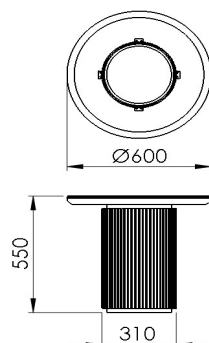

VERSION

Brown/Black Stained Veneer Oak Lacquered
Solid Oak Oiled
Solid Oak Soap Treated

TYPES

Order item - look for part number in the pricelist.
The series consists of the following:

Dinnig Table // H: 73 cm / Table top sizes: 300x105, 260x105, Ø120, Ø150
Coffee Table // H: 45 cm // Table top sizes: 140x70, Ø120, Ø150, Ø60
Lounge Table // H: 55 cm // Table top size: Ø60

MEASUREMENTS

FACTS

MEASUREMENT - H X L X W: MM

Height: 550 mm
Table top: Ø600 mm
Table top thickness: 40 mm

WEIGHT ITEM

PACKAGING TYPE
Cardboard, MDF, Wood frame

PACKAGING MEASUREMENT - L x W x H CM
70 x 70 x 92 cm