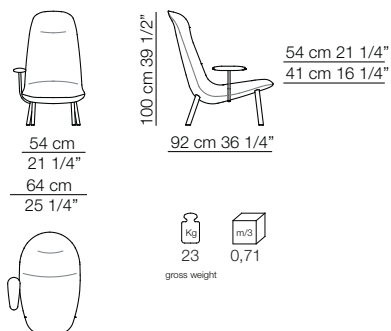

Leafo armchair  
Arcolor small table

**arflex**

Sizes, weights and finishes may change without previous notice. All dimensions are expressed in centimeters and inches. File CAD 2D-3D available on [www.arflex.com](http://www.arflex.com) For more information on product visit [www.arflex.com](http://www.arflex.com), or contact us at : [info@arflex.it](mailto:info@arflex.it)

## LEAFO

Poltrona senza braccioli  
Armchair without armrests

Poltrona con 1 bracciolo (destro o sinistro)  
Armchair with 1 armrest (right or left)

Poltrona con 2 braccioli  
Armchair with 2 armrests

I colori sono da considerarsi puramente indicativi / Colors are to be considered as purely indicative 2020 - Rev. 0.0 - Seven Salotti S.p.A - All rights reserved

Sizes, weights and finishes may change without previous notice. All dimensions are expressed in centimeters and inches. File CAD 2D-3D available on [www.arflex.com](http://www.arflex.com) For more information on product visit [www.arflex.com](http://www.arflex.com), or contact us at : [info@arflex.it](mailto:info@arflex.it)