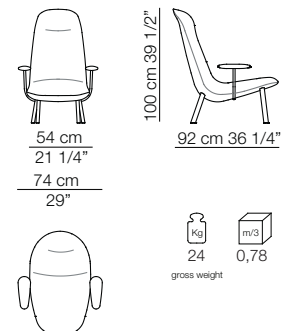

Leafo armchair  
Arcolor small table

**arflex**

Sizes, weights and finishes may change without previous notice. All dimensions are expressed in centimeters and inches. File CAD 2D-3D available on [www.arflex.com](http://www.arflex.com) For more information on product visit [www.arflex.com](http://www.arflex.com), or contact us at : [info@arflex.it](mailto:info@arflex.it)

## LEAFO

Poltrona senza braccioli  
Armchair without armrests

Poltrona con 1 bracciolo (destro o sinistro)  
Armchair with 1 armrest (right or left)

Poltrona con 2 braccioli  
Armchair with 2 armrests

I colori sono da considerarsi puramente indicativi / Colors are to be considered as purely indicative 2020 - Rev. 0.0 - Seven Salotti S.p.A - All rights reserved

Sizes, weights and finishes may change without previous notice. All dimensions are expressed in centimeters and inches. File CAD 2D-3D available on [www.arflex.com](http://www.arflex.com) For more information on product visit [www.arflex.com](http://www.arflex.com), or contact us at : [info@arflex.it](mailto:info@arflex.it)