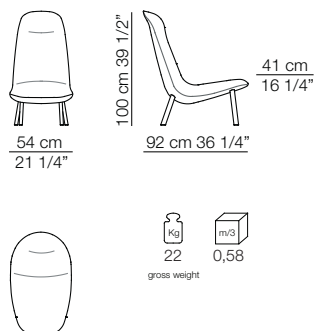

Poltrona con 1 bracciolo (destro o sinistro)
Armchair with 1 armrest (right or left)