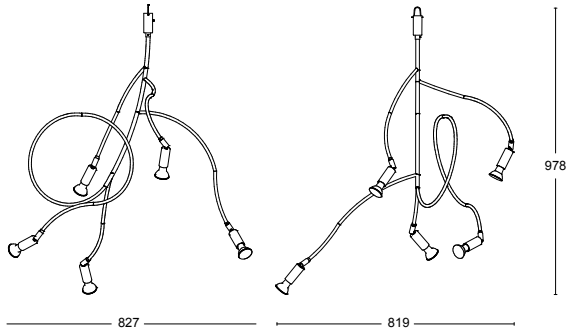

Red Structure RAL 3001

White Structure RAL 9016

Olive Green Structure RAL 6003

Specifications

TECHNICAL SPECIFICATION

Designer	Jonas Bohlin
Electrical data	Class I IP20 230V
Description	Powder coated with textile cord and wire for hanging on hook in ceiling
Connection	2,5 m textile cord , ceiling plug not included
Mounting	Hook in ceiling
Lightsource	5 x LED E14 2700 K 350 lm CRI>90 , 5 x LED E14 2700K 470lm CRI>80 , 7 x LED E14 2700K 390lm CRI>80
Socket	E14

ARTICLE NO

5

36122-30S-000	Olive green RAL 6003 structure
36122-88S-000	Red RAL 3001 structure
36122-01S-000	White RAL 9016 structure
50329	LED E14 2700 K 350 lm CRI>90 (Need 5)
50282-L	LED E14 2700K 470lm CRI>80 (Need 5)

Dimensions

5

7

For more info, visit our website