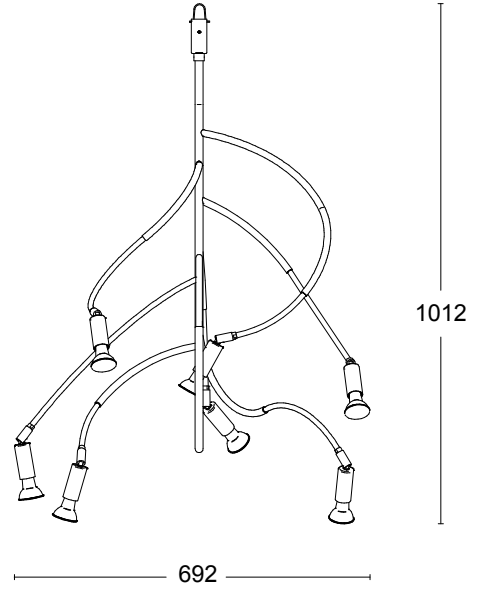

Red Structure RAL 3001

White Structure RAL 9016

Olive Green Structure RAL 6003

Specifications

TECHNICAL SPECIFICATION

Designer	Jonas Bohlin
Electrical data	Class I IP20 230V
Description	Powder coated with textile cord and wire for hanging on hook in ceiling
Connection	2,5 m textile cord , ceiling plug not included
Mounting	Hook in ceiling
Lightsource	5 x LED E14 2700 K 350 lm CRI>90 , 5 x LED E14 2700K 470lm CRI>80 , 7 x LED E14 2700K 390lm CRI>80
Socket	E14

ARTICLE NO

5

36122-30S-000	Olive green RAL 6003 structure
36122-88S-000	Red RAL 3001 structure
36122-01S-000	White RAL 9016 structure
50329	LED E14 2700 K 350 lm CRI>90 (Need 5)
50282-L	LED E14 2700K 470lm CRI>80 (Need 5)

7

36123-30S-000	Olive green RAL 6003 structure
36123-88S-000	Red RAL 3001 structure
36123-01S-000	White RAL 9016 structure
50228-L	LED E14 2700K 390lm CRI>80 (Need 7)
50329	LED E14 2700 K 350 lm CRI>90 (Need 7)

Dimensions

5

7

For more info, visit our website