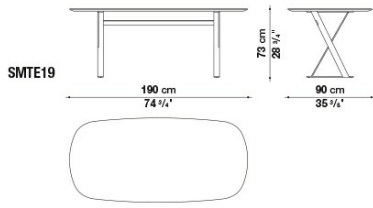

# Technical drawings

SMT8L

SMT8P

SMT11L

SMT11P

SMTE19

SMTE19P

SMTE25

SMTE25P

SMTE30

SMTE30P

---

B&B Italia reserves the right to make technological and aesthetic improvements to its models, including changes to the sizes and materials, without notice. The technical drawings do not define the details of the product. The measurements shown are indicative and may undergo changes. In particular, the dimensions relevant to the padded parts are subject to usage tolerances over time caused by the normal adjustment of the padding. For the specific information, please contact the dealer closest to you.