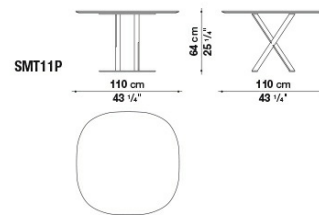

# Technical drawings

SMT8L

SMT8P

SMT11L

SMT11P

SMTE19

SMTE19P

SMTE25

SMTE25P

SMTE30

SMTE30P

---

B&B Italia reserves the right to make technological and aesthetic improvements to its models, including changes to the sizes and materials, without notice. The technical drawings do not define the details of the product. The measurements shown are indicative and may undergo changes. In particular, the dimensions relevant to the padded parts are subject to usage tolerances over time caused by the normal adjustment of the padding. For the specific information, please contact the dealer closest to you.