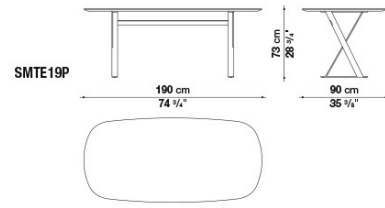

SMT11P

SMTE19P