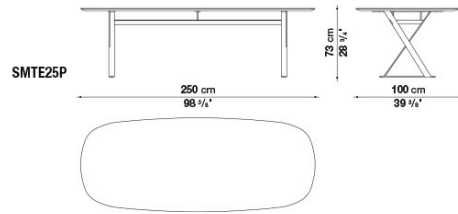

# Technical drawings

SMT8L

SMT8P

SMT11L

SMT11P

SMTE19

SMTE19P

SMTE25

SMTE25P

SMTE30

SMTE30P

---

B&B Italia reserves the right to make technological and aesthetic improvements to its models, including changes to the sizes and materials, without notice. The technical drawings do not define the details of the product. The measurements shown are indicative and may undergo changes. In particular, the dimensions relevant to the padded parts are subject to usage tolerances over time caused by the normal adjustment of the padding. For the specific information, please contact the dealer closest to you.