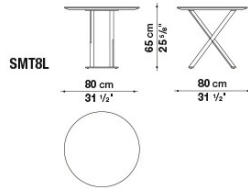

Technical drawings

SMT8L