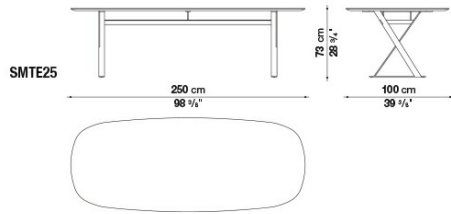

# Technical drawings

SMT8L

SMT8P

SMT11L

SMT11P

SMTE19

SMTE19P

SMTE25

SMTE25P

SMTE30

SMTE30P

---

B&B Italia reserves the right to make technological and aesthetic improvements to its models, including changes to the sizes and materials, without notice. The technical drawings do not define the details of the product. The measurements shown are indicative and may undergo changes. In particular, the dimensions relevant to the padded parts are subject to usage tolerances over time caused by the normal adjustment of the padding. For the specific information, please contact the dealer closest to you.