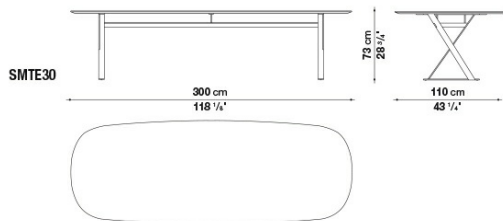

# Technical drawings

SMT8L

SMT8P

SMT11L

SMT11P

SMTE19

SMTE19P

SMTE25

SMTE25P

SMTE30

SMTE30P

---

B&B Italia reserves the right to make technological and aesthetic improvements to its models, including changes to the sizes and materials, without notice. The technical drawings do not define the details of the product. The measurements shown are indicative and may undergo changes. In particular, the dimensions relevant to the padded parts are subject to usage tolerances over time caused by the normal adjustment of the padding. For the specific information, please contact the dealer closest to you.