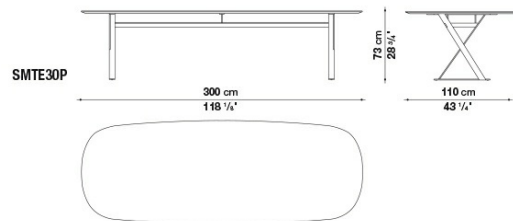

# Technical drawings

SMT8L

SMT8P

SMT11L

SMT11P

SMTE19

SMTE19P

SMTE25

SMTE25P

SMTE30

SMTE30P

---

B&B Italia reserves the right to make technological and aesthetic improvements to its models, including changes to the sizes and materials, without notice. The technical drawings do not define the details of the product. The measurements shown are indicative and may undergo changes. In particular, the dimensions relevant to the padded parts are subject to usage tolerances over time caused by the normal adjustment of the padding. For the specific information, please contact the dealer closest to you.