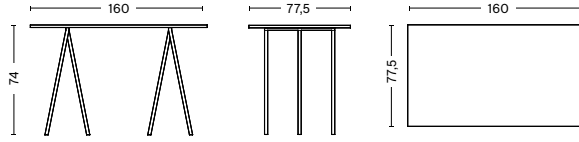

Requires assembly. Please follow the instruction manual.

OPTIONS

- / Loop Stand Support.

TABLETOP COLOUR

BLACK LINOLEUM

GREY LINOLEUM

WHITE LAMINATE

FRAME FINISH

BLACK
POWDER COATED
STEEL

GREY
POWDER COATED
STEEL

WHITE
POWDER COATED
STEEL

DIMENSIONS

LOOP STAND L160
LENGTH / 160 cm / 62.99"
WIDTH / 77,5 cm / 30.51"
HEIGHT / 74 cm / 29.13"

LOOP STAND L180
LENGTH / 180 cm / 70.87"
WIDTH / 87,5 cm / 34.45"
HEIGHT / 74 cm / 29.13"

LOOP STAND L200
LENGTH / 200 cm / 78.74"
WIDTH / 92,5 cm / 36.42"
HEIGHT / 74 cm / 29.13"

LOOP STAND L250
LENGTH / 250 cm / 98.43"
WIDTH / 92,5 cm / 36.42"
HEIGHT / 74 cm / 29.13"

LOOP STAND HIGH L160
LENGTH / 160 cm / 62.99"
WIDTH / 77,5 cm / 30.51"
HEIGHT / 97 cm / 38.19"