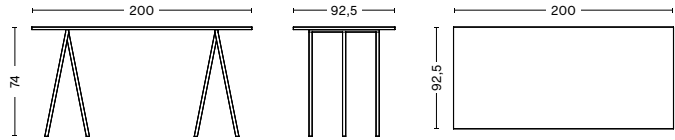

BLACK
POWDER COATED
STEEL

GREY
POWDER COATED
STEEL

WHITE
POWDER COATED
STEEL

DIMENSIONS

LOOP STAND L160
LENGTH / 160 cm / 62.99"
WIDTH / 77,5 cm / 30.51"
HEIGHT / 74 cm / 29.13"

LOOP STAND L180
LENGTH / 180 cm / 70.87"
WIDTH / 87,5 cm / 34.45"
HEIGHT / 74 cm / 29.13"

LOOP STAND L200
LENGTH / 200 cm / 78.74"
WIDTH / 92,5 cm / 36.42"
HEIGHT / 74 cm / 29.13"

LOOP STAND L250
LENGTH / 250 cm / 98.43"
WIDTH / 92,5 cm / 36.42"
HEIGHT / 74 cm / 29.13"

LOOP STAND HIGH L160
LENGTH / 160 cm / 62.99"
WIDTH / 77,5 cm / 30.51"
HEIGHT / 97 cm / 38.19"