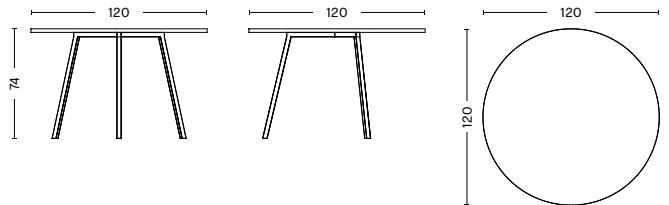

BLACK
POWDER COATED
STEEL

GREY
POWDER COATED
STEEL

WHITE
POWDER COATED
STEEL

DIMENSIONS

LOOP STAND L160
LENGTH / 160 cm / 62.99"
WIDTH / 77,5 cm / 30.51"
HEIGHT / 74 cm / 29.13"

LOOP STAND L180
LENGTH / 180 cm / 70.87"
WIDTH / 87,5 cm / 34.45"
HEIGHT / 74 cm / 29.13"

LOOP STAND L200
LENGTH / 200 cm / 78.74"
WIDTH / 92,5 cm / 36.42"
HEIGHT / 74 cm / 29.13"

LOOP STAND L250
LENGTH / 250 cm / 98.43"
WIDTH / 92,5 cm / 36.42"
HEIGHT / 74 cm / 29.13"

LOOP STAND HIGH L160
LENGTH / 160 cm / 62.99"
WIDTH / 77,5 cm / 30.51"
HEIGHT / 97 cm / 38.19"

LOOP STAND HIGH L180
LENGTH / 180 cm / 70.87"
WIDTH / 87,5 cm / 34.45"
HEIGHT / 97 cm / 38.19"

LOOP STAND HIGH L200
LENGTH / 200 cm / 78.74"
WIDTH / 92,5 cm / 36.42"
HEIGHT / 97 cm / 38.19"

LOOP STAND HIGH L250
LENGTH / 250 cm / 98.43"
WIDTH / 92,5 cm / 36.42"
HEIGHT / 97 cm / 38.19"

LOOP STAND ROUND Ø90
DIAMETER / 90 cm / 35.43"
HEIGHT 97 / cm / 38.19"

LOOP STAND ROUND Ø105
DIAMETER / 105 cm / 41.34"
HEIGHT / 74 cm / 29.13"

LOOP STAND ROUND 120
DIAMETER / 120 cm / 47.24"
HEIGHT / 74 cm / 29.13"