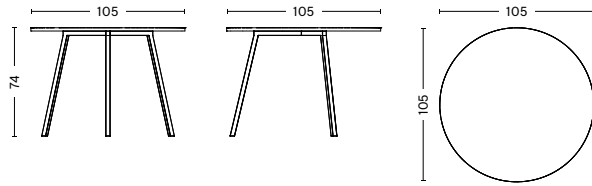

BLACK
POWDER COATED
STEEL

GREY
POWDER COATED
STEEL

WHITE
POWDER COATED
STEEL

DIMENSIONS

LOOP STAND L160
LENGTH / 160 cm / 62.99"
WIDTH / 77,5 cm / 30.51"
HEIGHT / 74 cm / 29.13"

LOOP STAND L180
LENGTH / 180 cm / 70.87"
WIDTH / 87,5 cm / 34.45"
HEIGHT / 74 cm / 29.13"

LOOP STAND L200
LENGTH / 200 cm / 78.74"
WIDTH / 92,5 cm / 36.42"
HEIGHT / 74 cm / 29.13"

LOOP STAND L250
LENGTH / 250 cm / 98.43"
WIDTH / 92,5 cm / 36.42"
HEIGHT / 74 cm / 29.13"

LOOP STAND HIGH L160
LENGTH / 160 cm / 62.99"
WIDTH / 77,5 cm / 30.51"
HEIGHT / 97 cm / 38.19"

LOOP STAND HIGH L180
LENGTH / 180 cm / 70.87"
WIDTH / 87,5 cm / 34.45"
HEIGHT / 97 cm / 38.19"

LOOP STAND HIGH L200
LENGTH / 200 cm / 78.74"
WIDTH / 92,5 cm / 36.42"
HEIGHT / 97 cm / 38.19"

LOOP STAND HIGH L250
LENGTH / 250 cm / 98.43"
WIDTH / 92,5 cm / 36.42"
HEIGHT / 97 cm / 38.19"

LOOP STAND ROUND Ø90
DIAMETER / 90 cm / 35.43"
HEIGHT 97 / cm / 38.19"

LOOP STAND ROUND Ø105
DIAMETER / 105 cm / 41.34"
HEIGHT / 74 cm / 29.13"

LOOP STAND ROUND 120
DIAMETER / 120 cm / 47.24"
HEIGHT / 74 cm / 29.13"