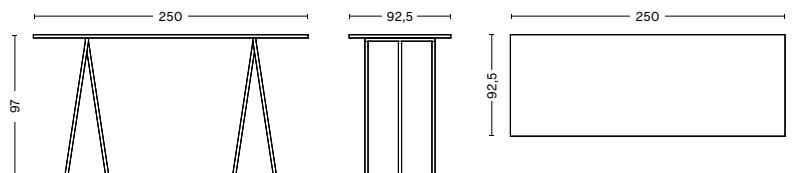

BLACK
POWDER COATED
STEEL

GREY
POWDER COATED
STEEL

WHITE
POWDER COATED
STEEL

DIMENSIONS

LOOP STAND L160
LENGTH / 160 cm / 62.99"
WIDTH / 77,5 cm / 30.51"
HEIGHT / 74 cm / 29.13"

LOOP STAND L180
LENGTH / 180 cm / 70.87"
WIDTH / 87,5 cm / 34.45"
HEIGHT / 74 cm / 29.13"

LOOP STAND L200
LENGTH / 200 cm / 78.74"
WIDTH / 92,5 cm / 36.42"
HEIGHT / 74 cm / 29.13"

LOOP STAND L250
LENGTH / 250 cm / 98.43"
WIDTH / 92,5 cm / 36.42"
HEIGHT / 74 cm / 29.13"

LOOP STAND HIGH L160
LENGTH / 160 cm / 62.99"
WIDTH / 77,5 cm / 30.51"
HEIGHT / 97 cm / 38.19"

LOOP STAND HIGH L180
LENGTH / 180 cm / 70.87"
WIDTH / 87,5 cm / 34.45"
HEIGHT / 97 cm / 38.19"

LOOP STAND HIGH L200
LENGTH / 200 cm / 78.74"
WIDTH / 92,5 cm / 36.42"
HEIGHT / 97 cm / 38.19"

LOOP STAND HIGH L250
LENGTH / 250 cm / 98.43"
WIDTH / 92,5 cm / 36.42"
HEIGHT / 97 cm / 38.19"

LOOP STAND ROUND Ø90
DIAMETER / 90 cm / 35.43"
HEIGHT 97 / cm / 38.19"

LOOP STAND ROUND Ø105
DIAMETER / 105 cm / 41.34"
HEIGHT / 74 cm / 29.13"

LOOP STAND ROUND 120
DIAMETER / 120 cm / 47.24"
HEIGHT / 74 cm / 29.13"