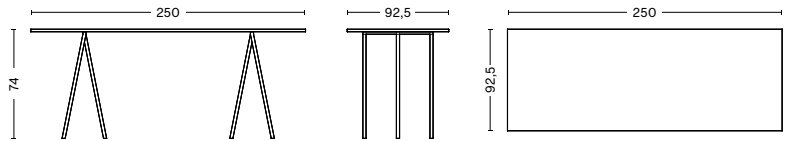

BLACK
POWDER COATED
STEEL

GREY
POWDER COATED
STEEL

WHITE
POWDER COATED
STEEL

DIMENSIONS

LOOP STAND L160
LENGTH / 160 cm / 62.99"
WIDTH / 77,5 cm / 30.51"
HEIGHT / 74 cm / 29.13"

LOOP STAND L180
LENGTH / 180 cm / 70.87"
WIDTH / 87,5 cm / 34.45"
HEIGHT / 74 cm / 29.13"

LOOP STAND L200
LENGTH / 200 cm / 78.74"
WIDTH / 92,5 cm / 36.42"
HEIGHT / 74 cm / 29.13"

LOOP STAND L250
LENGTH / 250 cm / 98.43"
WIDTH / 92,5 cm / 36.42"
HEIGHT / 74 cm / 29.13"

LOOP STAND HIGH L160
LENGTH / 160 cm / 62.99"
WIDTH / 77,5 cm / 30.51"
HEIGHT / 97 cm / 38.19"