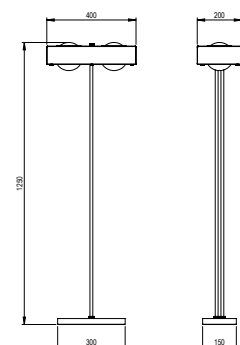

BERT | FRANK