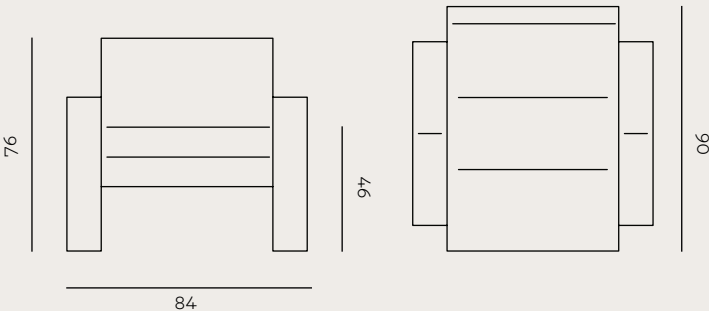

ARCO LOUNGE CHAIR

ARCO LOUNGE CHAIR

ARCO LOUNGE CHAIR
Teide Ochre

PRODUCT MEASUREMENTS (CM)
H 76, Br 84, D 90, SH 46

SKU
DD20000193

FABRIC
Teide 13 Ochre

BOX MEASUREMENTS (CM)
H 90, Br 90, D 80

WEIGHT
35 KG

MARTINDALE
30.000

ARCO LOUNGE CHAIR RRP

Ex. VAT 20.000 SEK

Inc. VAT 25.000 SEK

Inc. VAT 2.500 EUR

TECHNICAL DRAWINGS
SCALE 10-1

ARCO LOUNGE CHAIR

DUSTY DECO