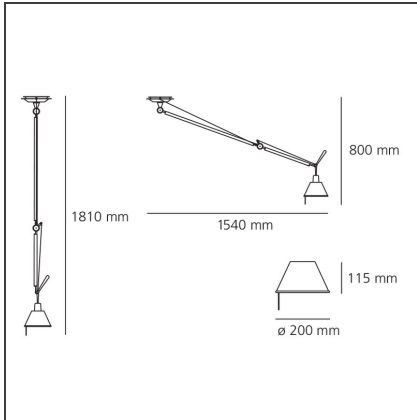

TECHNICAL DRAWINGS

FEATURES

Article Code:	0629000A	Material:	Aluminium
Colour:	Aluminium	Series:	Design
Installation:	Suspension		

DIMENSIONS

Height:	cm 80	Max Extension Length:	cm 154
Max Height from ceiling:	cm 181		

NOT INCLUDED SOURCES

Category:	HALO	Color Rendering:	1a
Number:	1	Color temperature (K):	2900K
Watt:	150W		
Lbs:	Qt32		
Socket:	E27		
Duration (h):	2000h		
Category:	HALO	Color Rendering:	1a
Number:	1	Color temperature (K):	2900K
Watt:	77W		
Lbs:	A60		
Socket:	E27		
Duration (h):	1000h		

ALTERNATIVE SOURCES

Category:	LED
Number:	1
Watt:	21W
Delivered lumens output (lm):	2452lm
Type:	2
Socket:	E27
Class:	A
Category:	LED
Number:	1
Watt:	8W
Delivered lumens output (lm):	1000lm
Type:	2
Socket:	E27
Class:	A

LUMINAIRE

Watt:	77W - 150W	CCT:	3000K
Voltage:	220V-240V