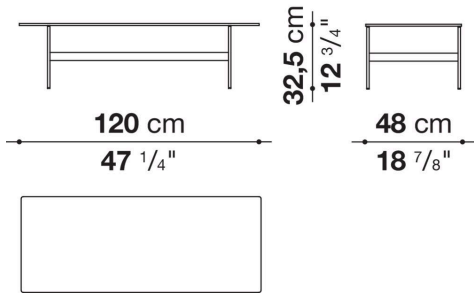

Technical drawings

FR120