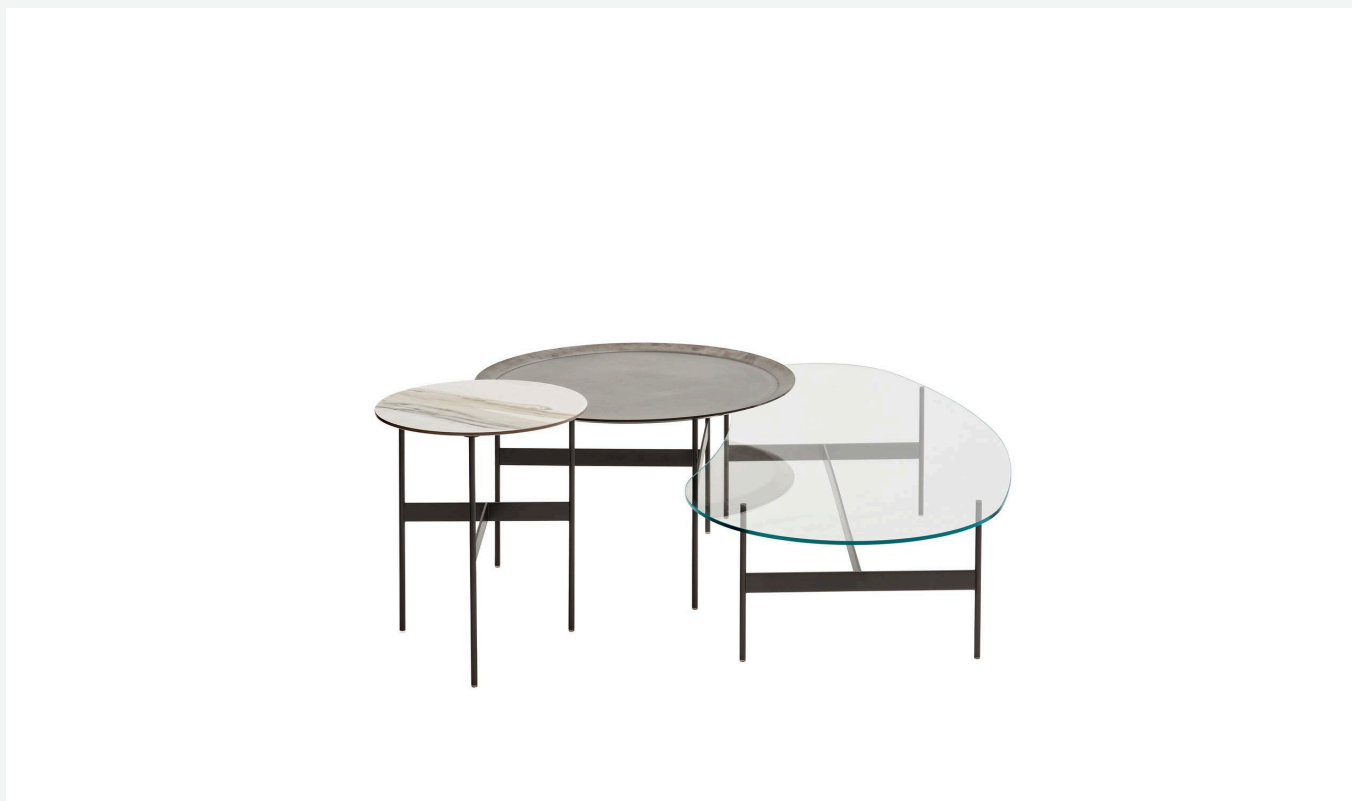

## Description

---

Lightness and simplicity distinguish Formiche (Ants in English) complements. The slender support frame (making reference to the name), with its shape and finish, picks up the theme of the feet in the sofa system. The rounded support of painted steel is connected by crosspiece to support the tops in different shapes, round, oval, or “kidney bean”. Formiche's various shapes and heights make it possible to compose different support systems. The tops themselves, made of several finishes, have a fine thickness of 8 mm.

## Technical information

---

**Top**

glass or porcelain stoneware

**Tray (FR47V-FR67V)**

aluminium sheet or wood

**Support frame**

drawn steel