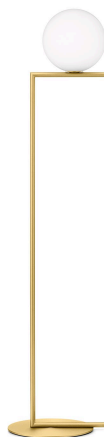

IC Lights Floor 1

by Michael Anastassiades , 2014

Floor lamp providing diffused light. Frame in brass, brushed and transparent varnished or chrome steel. Blown glass opal diffuser. Dimmer on the power chord.

Mounting	Floor
Environment	Indoor
Finish	Brushed brass, Chrome
Weight	5.0 Kg
Light sources available	1 x LED 8W E14 800lm 3000K cod. RF26565 [e] DIMMER 1 x LED 8W E14 700lm 2700K cod. RF26767 [e] DIMMER

Emergency	Without
Switching	Dimmer on the power chord
Voltage	220-240V
Power	MAX 60W
Battery	No
Supply included	No

Materials Blown glass, Brass, Steel

Colors

- F3173030 - Black
- F3173057 - Chrome
- F3173059 - Brushed brass