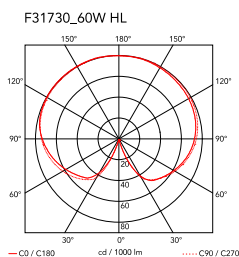

IC Lights Floor 1

by Michael Anastassiades , 2014

Floor lamp providing diffused light. Frame in brass, brushed and transparent varnished or chrome steel. Blown glass opal diffuser. Dimmer on the power chord.

Mounting	Floor
Environment	Indoor
Finish	Brushed brass, Chrome
Weight	5.0 Kg
Light sources available	1 x LED 8W E14 800lm 3000K cod. RF26565 [e] DIMMER 1 x LED 8W E14 700lm 2700K cod. RF26767 [e] DIMMER