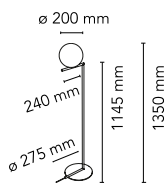

IC Lights Floor 1

by Michael Anastassiades , 2014

Floor lamp providing diffused light. Frame in brass, brushed and transparent varnished or chrome steel. Blown glass opal diffuser. Dimmer on the power chord.

Mounting	Floor
Environment	Indoor
Finish	Brushed brass, Chrome
Weight	5.0 Kg
Light sources available	1 x LED 8W E14 800lm 3000K cod. RF26565 [e] DIMMER 1 x LED 8W E14 700lm 2700K cod. RF26767 [e] DIMMER

Emergency	Without
Switching	Dimmer on the power chord
Voltage	220-240V
Power	MAX 60W
Battery	No
Supply included	No

Materials Blown glass, Brass, Steel

Colors

- F3173030 - Black
- F3173057 - Chrome
- F3173059 - Brushed brass