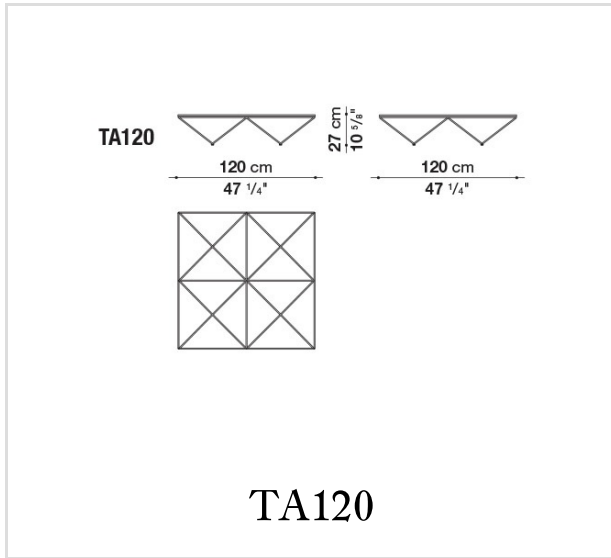

Technical drawings

B&B Italia reserves the right to make technological and aesthetic improvements to its models, including changes to the sizes and materials, without notice. The technical drawings do not define the details of the product. The measurements shown are indicative and may undergo changes. In particular, the dimensions relevant to the padded parts are subject to usage tolerances over time caused by the normal adjustment of the padding. For the specific information, please contact the dealer closest to you.