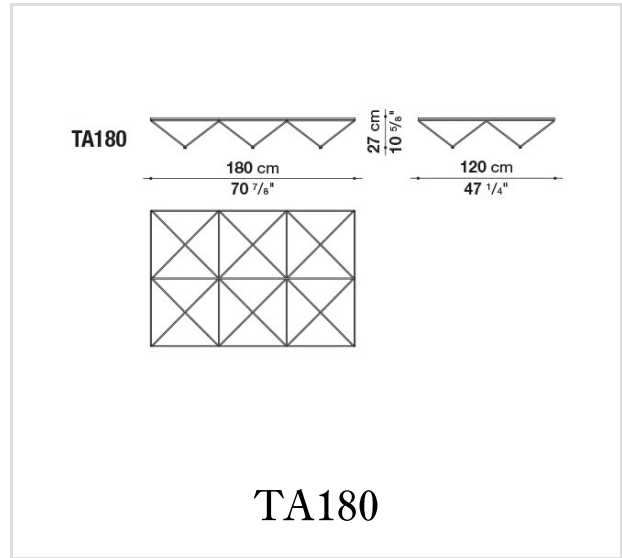

Technical drawings

B&B Italia reserves the right to make technological and aesthetic improvements to its models, including changes to the sizes and materials, without notice. The technical drawings do not define the details of the product. The measurements shown are indicative and may undergo changes. In particular, the dimensions relevant to the padded parts are subject to usage tolerances over time caused by the normal adjustment of the padding. For the specific information, please contact the dealer closest to you.