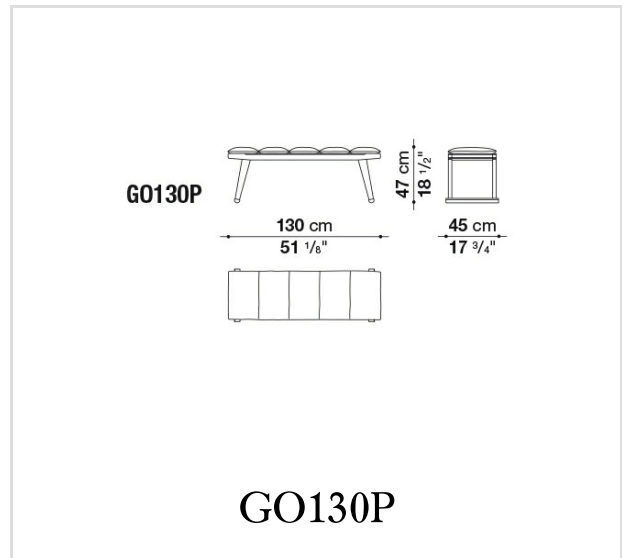

# Technical drawings

B&B Italia reserves the right to make technological and aesthetic improvements to its models, including changes to the sizes and materials, without notice. The technical drawings do not define the details of the product. The measurements shown are indicative and may undergo changes. In particular, the dimensions relevant to the padded parts are subject to usage tolerances over time caused by the normal adjustment of the padding. For the specific information, please contact the dealer closest to you.