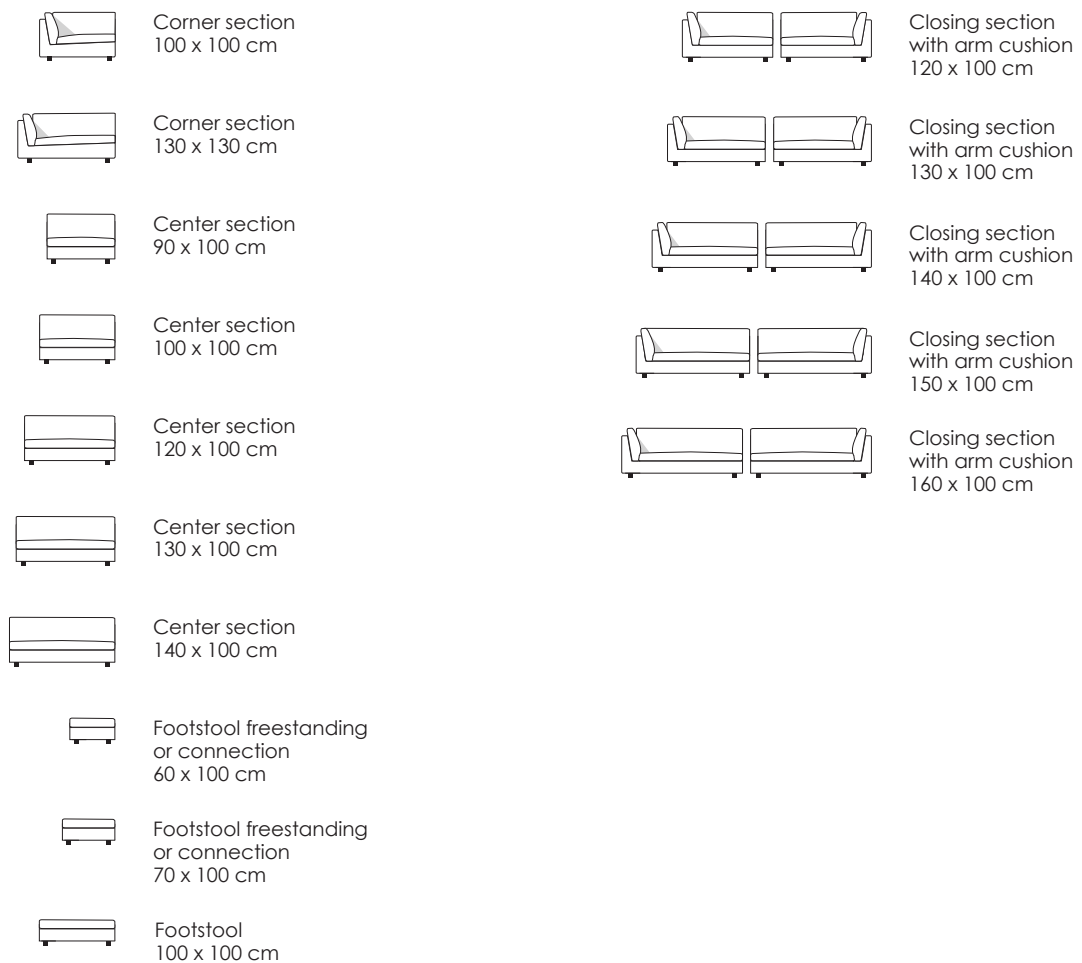

Model Float · Design by Jens Juul Eilersen

Arm height: 58 cm · Arm width: 8 - 14 cm · Total depth (frame): 100 cm · Seat height: 41 cm · Total height (frame): 58 cm

Scale 1:100
All overall dimensions correspond to frame sizes.
The drawings are not a detailed expression of how the final furniture appears.