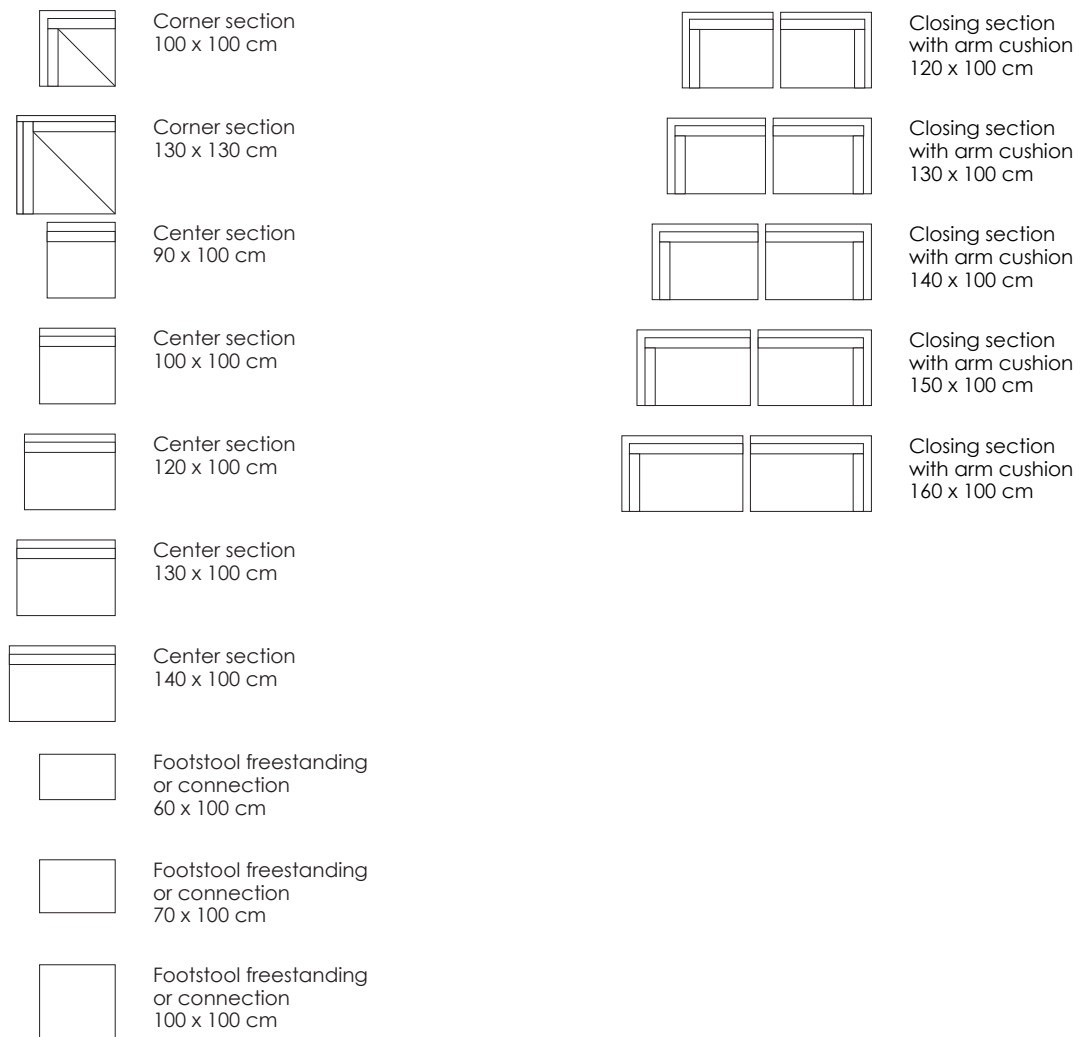

Model Float · Design by Jens Juul Eilersen

Arm height: 58 cm · Arm width: 8 - 14 cm · Total depth (frame): 100 cm · Seat height: 41 cm · Total height (frame): 58 cm

Scale 1:100
All overall dimensions correspond to frame sizes.
The drawings are not a detailed expression of how the final furniture appears.