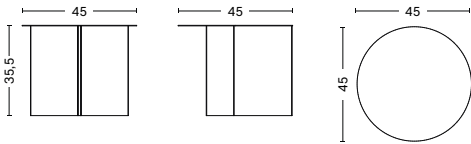

SLIT TABLE WOOD

PRODUCT FACT SHEET

SLIT TABLE WOOD

DESIGN BY HAY, 2022

HAY's Slit Table is a geometric wooden table inspired by paper origami techniques. The slim frame appears folded beneath the tabletop, creating a simple yet sculptural form that is reminiscent of traditional Japanese paper art. The Slit Table is available in different shapes and sizes, and is offered in various wood types and finishes. Compact and versatile, it can be used on its own or arranged in clusters in diverse private or public settings.

DIMENSIONS

SLIT TABLE WOOD ROUND

DIAMETER 45 CM

HEIGHT 35,5 CM

SLIT TABLE WOOD ROUND XL

DIAMETER 65 CM

HEIGHT 35,5 CM

SLIT TABLE WOOD ROUND HIGH

DIAMETER 35 CM

HEIGHT 47 CM

SLIT TABLE WOOD OBLONG

LENGTH 49,5 CM

WIDTH 27,5 CM

HEIGHT 35,5 CM

MATERIALS

TABLETOP