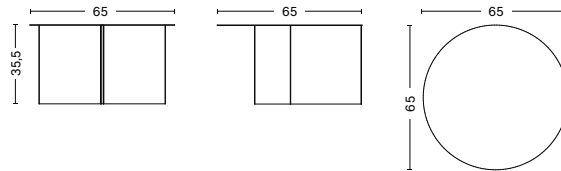

HIGHLIGHTS

- A family of wooden tables featuring round and oblong shapes in different colours.
- Geometric wooden table with a simple yet sculptural form.
- Available in different sizes and heights.
- The Slit Table collection also include tables in powder coated steel and polished brass- and mirror finishes.
- The Slit tables in wood are FSC™-certified.
- Suitable for a wide variety of private and office environments.

DIMENSIONS

SLIT TABLE WOOD ROUND

DIAMETER 45 CM

HEIGHT 35,5 CM

SLIT TABLE WOOD ROUND XL

DIAMETER 65 CM

HEIGHT 35,5 CM

SLIT TABLE WOOD ROUND HIGH

DIAMETER 35 CM

HEIGHT 47 CM

SLIT TABLE WOOD OBLONG

LENGTH 49,5 CM

WIDTH 27,5 CM

HEIGHT 35,5 CM

MATERIALS

TABLETOP