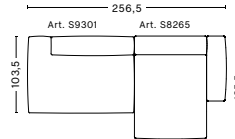

Care- and maintenance instructions and test certificates are available at hay.com.

DIMENSIONS / MAGS SOFT LOW COMBINATIONS

2,5 SEATER COMB. 1

WIDTH / 238 cm / 93.7"
DEPTH / 103,5 cm / 40.75"
HEIGHT / 67 cm / 26.38"
SEAT HEIGHT / 37 cm / 14.57"

3 SEATER COMB. 1

WIDTH / 278,5 cm / 109.65"
DEPTH / 103,5 cm / 40.75"
HEIGHT / 67 cm / 26.38"
SEAT HEIGHT / 37 cm / 14.57"

2,5 SEATER COMB. 3 / LEFT

WIDTH / 256,5 cm / 100.98"
DEPTH / 103,5/135,5 cm / 40.75/53.34"
HEIGHT / 67 cm / 26.38"
SEAT HEIGHT / 37 cm / 14.57"

2,5 SEATER COMB. 3 / RIGHT

WIDTH / 256,5 cm / 100.98"
DEPTH / 103,5/135,5 cm / 40.75/53.34"
HEIGHT / 67 cm / 26.38"
SEAT HEIGHT / 37 cm / 14.57"

3 SEATER COMB. 3 / LEFT

WIDTH / 314 cm / 123.62"
DEPTH / 103,5/135,5 cm / 40.75/53.34"
HEIGHT / 67 cm / 26.38"
SEAT HEIGHT / 37 cm / 14.57"

3 SEATER COMB. 3 / RIGHT

WIDTH / 314 cm / 123.62"
DEPTH / 103,5/135,5 cm / 40.75/53.34"
HEIGHT / 67 cm / 26.38"
SEAT HEIGHT / 37 cm / 14.57"

3 SEATER COMB. 4 / LEFT

WIDTH / 331 cm / 130.31"
DEPTH / 103,5/135,5 cm / 40.75/53.34"
HEIGHT / 67 cm / 26.38"
SEAT HEIGHT / 37 cm / 14.57"