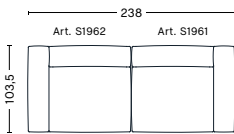

Care- and maintenance instructions and test certificates are available at hay.com.

DIMENSIONS / MAGS SOFT LOW COMBINATIONS

2,5 SEATER COMB. 1

WIDTH / 238 cm / 93.7"
DEPTH / 103,5 cm / 40.75"
HEIGHT / 67 cm / 26.38"
SEAT HEIGHT / 37 cm / 14.57"

3 SEATER COMB. 1

WIDTH / 278,5 cm / 109.65"
DEPTH / 103,5 cm / 40.75"
HEIGHT / 67 cm / 26.38"
SEAT HEIGHT / 37 cm / 14.57"

2,5 SEATER COMB. 3 / LEFT

WIDTH / 256,5 cm / 100.98"
DEPTH / 103,5/135,5 cm / 40.75/53.34"
HEIGHT / 67 cm / 26.38"
SEAT HEIGHT / 37 cm / 14.57"

2,5 SEATER COMB. 3 / RIGHT

WIDTH / 256,5 cm / 100.98"
DEPTH / 103,5/135,5 cm / 40.75/53.34"
HEIGHT / 67 cm / 26.38"
SEAT HEIGHT / 37 cm / 14.57"

3 SEATER COMB. 3 / LEFT

WIDTH / 314 cm / 123.62"
DEPTH / 103,5/135,5 cm / 40.75/53.34"
HEIGHT / 67 cm / 26.38"
SEAT HEIGHT / 37 cm / 14.57"

LEFT ARMREST / ART. S1064

WIDTH / 102 cm / 40.16"

DEPTH / 103,5 cm / 40.75"

HEIGHT / 67 cm / 26.38"

SEAT HEIGHT / 37 cm / 14.57"

ARMREST DEPTH / 29 cm / 11.42"

RIGHT ARMREST / ART. S1065

WIDTH / 102 cm / 40.16"