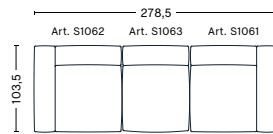

Care- and maintenance instructions and test certificates are available at hay.com.

DIMENSIONS / MAGS SOFT LOW COMBINATIONS

2,5 SEATER COMB. 1

WIDTH / 238 cm / 93.7"
DEPTH / 103,5 cm / 40.75"
HEIGHT / 67 cm / 26.38"
SEAT HEIGHT / 37 cm / 14.57"

3 SEATER COMB. 1

WIDTH / 278,5 cm / 109.65"
DEPTH / 103,5 cm / 40.75"
HEIGHT / 67 cm / 26.38"
SEAT HEIGHT / 37 cm / 14.57"

2,5 SEATER COMB. 3 / LEFT

WIDTH / 256,5 cm / 100.98"
DEPTH / 103,5/135,5 cm / 40.75/53.34"
HEIGHT / 67 cm / 26.38"
SEAT HEIGHT / 37 cm / 14.57"

2,5 SEATER COMB. 3 / RIGHT

WIDTH / 256,5 cm / 100.98"
DEPTH / 103,5/135,5 cm / 40.75/53.34"
HEIGHT / 67 cm / 26.38"
SEAT HEIGHT / 37 cm / 14.57"

3 SEATER COMB. 3 / LEFT

WIDTH / 314 cm / 123.62"
DEPTH / 103,5/135,5 cm / 40.75/53.34"
HEIGHT / 67 cm / 26.38"
SEAT HEIGHT / 37 cm / 14.57"