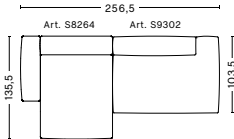

Care- and maintenance instructions and test certificates are available at hay.com.

DIMENSIONS / MAGS SOFT LOW COMBINATIONS

2,5 SEATER COMB. 1

WIDTH / 238 cm / 93.7"
DEPTH / 103,5 cm / 40.75"
HEIGHT / 67 cm / 26.38"
SEAT HEIGHT / 37 cm / 14.57"

3 SEATER COMB. 1

WIDTH / 278,5 cm / 109.65"
DEPTH / 103,5 cm / 40.75"
HEIGHT / 67 cm / 26.38"
SEAT HEIGHT / 37 cm / 14.57"

2,5 SEATER COMB. 3 / LEFT

WIDTH / 256,5 cm / 100.98"
DEPTH / 103,5/135,5 cm / 40.75/53.34"
HEIGHT / 67 cm / 26.38"
SEAT HEIGHT / 37 cm / 14.57"

2,5 SEATER COMB. 3 / RIGHT

WIDTH / 256,5 cm / 100.98"
DEPTH / 103,5/135,5 cm / 40.75/53.34"
HEIGHT / 67 cm / 26.38"
SEAT HEIGHT / 37 cm / 14.57"

3 SEATER COMB. 3 / LEFT

WIDTH / 314 cm / 123.62"
DEPTH / 103,5/135,5 cm / 40.75/53.34"
HEIGHT / 67 cm / 26.38"
SEAT HEIGHT / 37 cm / 14.57"

LEFT ARMREST / ART. S1064

WIDTH / 102 cm / 40.16"

DEPTH / 103,5 cm / 40.75"

HEIGHT / 67 cm / 26.38"

SEAT HEIGHT / 37 cm / 14.57"

ARMREST DEPTH / 29 cm / 11.42"

RIGHT ARMREST / ART. S1065

WIDTH / 102 cm / 40.16"