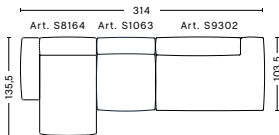

Care- and maintenance instructions and test certificates are available at hay.com.

DIMENSIONS / MAGS SOFT LOW COMBINATIONS

2,5 SEATER COMB. 1

WIDTH / 238 cm / 93.7"
DEPTH / 103,5 cm / 40.75"
HEIGHT / 67 cm / 26.38"
SEAT HEIGHT / 37 cm / 14.57"

3 SEATER COMB. 1

WIDTH / 278,5 cm / 109.65"
DEPTH / 103,5 cm / 40.75"
HEIGHT / 67 cm / 26.38"
SEAT HEIGHT / 37 cm / 14.57"

2,5 SEATER COMB. 3 / LEFT

WIDTH / 256,5 cm / 100.98"
DEPTH / 103,5/135,5 cm / 40.75/53.34"
HEIGHT / 67 cm / 26.38"
SEAT HEIGHT / 37 cm / 14.57"

2,5 SEATER COMB. 3 / RIGHT

WIDTH / 256,5 cm / 100.98"
DEPTH / 103,5/135,5 cm / 40.75/53.34"
HEIGHT / 67 cm / 26.38"
SEAT HEIGHT / 37 cm / 14.57"

3 SEATER COMB. 3 / LEFT

WIDTH / 314 cm / 123.62"
DEPTH / 103,5/135,5 cm / 40.75/53.34"
HEIGHT / 67 cm / 26.38"
SEAT HEIGHT / 37 cm / 14.57"

3 SEATER COMB. 3 / RIGHT

WIDTH / 314 cm / 123.62"
DEPTH / 103,5/135,5 cm / 40.75/53.34"
HEIGHT / 67 cm / 26.38"
SEAT HEIGHT / 37 cm / 14.57"

3 SEATER COMB. 4 / LEFT

WIDTH / 331 cm / 130.31"
DEPTH / 103,5/135,5 cm / 40.75/53.34"
HEIGHT / 67 cm / 26.38"
SEAT HEIGHT / 37 cm / 14.57"