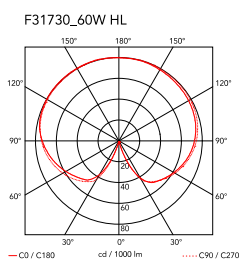

## IC Lights Floor 1

by Michael Anastassiades , 2014

Floor lamp providing diffused light. Frame in brass, brushed and transparent varnished or chrome steel. Blown glass opal diffuser. Dimmer on the power chord.

Mounting	Floor
Environment	Indoor
Finish	Brushed brass, Chrome
Weight	5.0 Kg
Light sources available	1 x LED E14 8W 3000K 800lm T28 - RF26565 - DIMM.
Emergency	Without
Switching	Dimmer on the power chord
Voltage	220-240V
Power	MAX 60W
Battery	No
Supply included	No