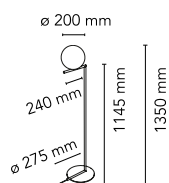

## IC Lights Floor 1

by Michael Anastassiades , 2014

Floor lamp providing diffused light. Frame in brass, brushed and transparent varnished or chrome steel. Blown glass opal diffuser. Dimmer on the power chord.

Mounting	Floor
Environment	Indoor
Finish	Brushed brass, Chrome
Weight	5.0 Kg
Light sources available	1 x LED E14 8W 3000K 800lm T28 - RF26565 - DIMM.
Emergency	Without
Switching	Dimmer on the power chord
Voltage	220-240V
Power	MAX 60W
Battery	No
Supply included	No