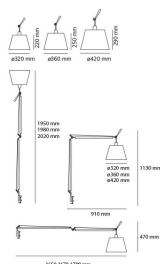

#### DIMENSIONS

**Length:** cm 170  
**Height:** cm 200  
**Impact Resistance:** N/D  
**Glow Wire Test:** N/D °

#### DIMENSIONS

Length:	cm 170
Height:	cm 200
Impact Resistance:	N/D
Glow Wire Test:	N/D °

#### DIMENSIONS