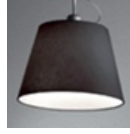

TOLOMEO MEGA
DIFF.TESSUTO NRO D.320
0772010A