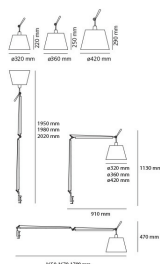

#### DIMENSIONS

Length:	cm 170
Height:	cm 200
Impact Resistance:	N/D
Glow Wire Test:	N/D °

#### DIMENSIONS