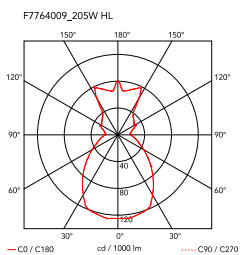

Tatou Floor

by Patricia Urquiola , 2012

Diffused light floor lamp. External diffuser in Polycarbonate. Internal diffuser in injection-printed opal Polycarbonate. Support and base in painted steel.

Mounting	Floor
Environment	Indoor
Finish	White, Black, Ochre-grey
Weight	16.40 Kg
Light sources available	1 x MAX 205W E27 HSGS 4200lm 3000K [e] cod. RF19973 DIMMER 1 x LED 21W E27 2452lm 3000K [e] cod. RF26998 DIMMER
Emergency	Without
Voltage	220-240V
Power	MAX 205W
Battery	No
Supply included	Yes
Cord Length	1700 mm
Materials	Polycarbonate, Steel
Colors	<ul style="list-style-type: none"> ● F7764009 - White ● F7764030 - Black ● F7764048 - Ochre-grey
Certificate	    