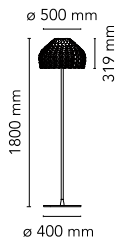

Tatou Floor

by Patricia Urquiola , 2012

Diffused light floor lamp. External diffuser in Polycarbonate. Internal diffuser in injection-printed opal Polycarbonate. Support and base in painted steel.

Mounting	Floor
Environment	Indoor
Finish	White, Black, Ochre-grey
Weight	16.40 Kg
Light sources available	1 x MAX 205W E27 HSGS 4200lm 3000K [e] cod. RF19973 DIMMER 1 x LED 21W E27 2452lm 3000K [e] cod. RF26998 DIMMER
Emergency	Without
Voltage	220-240V
Power	MAX 205W
Battery	No
Supply included	Yes
Cord Length	1700 mm
Materials	Polycarbonate, Steel
Colors	<ul style="list-style-type: none"> ● F7764009 - White ● F7764030 - Black ● F7764048 - Ochre-grey
Certificate	    