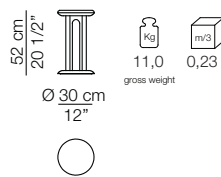

ARCOLOR

Tavolino Ø 30
Small table Ø 30

Tavolino Ø 50
Small table Ø 50

Tavolino Ø 100
Small table Ø 100

I colori sono da considerarsi puramente indicativi / Colors are to be considered as purely indicative 2020 - Rev. 0.0 - Seven Salotti S.p.A - All rights reserved

Sizes, weights and finishes may change without previous notice. All dimensions are expressed in centimeters and inches. File CAD 2D-3D available on www.arflex.com For more information on product visit www.arflex.com, or contact us at : info@arflex.it