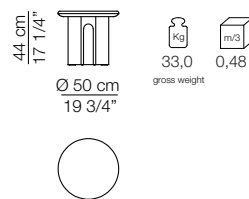

ARCOLOR

Tavolino Ø 30
Small table Ø 30

Tavolino Ø 50
Small table Ø 50

Tavolino Ø 100
Small table Ø 100

I colori sono da considerarsi puramente indicativi / Colors are to be considered as purely indicative 2020 - Rev. 0.0 - Seven Salotti S.p.A - All rights reserved

Sizes, weights and finishes may change without previous notice. All dimensions are expressed in centimeters and inches. File CAD 2D-3D available on www.arflex.com For more information on product visit www.arflex.com, or contact us at : info@arflex.it