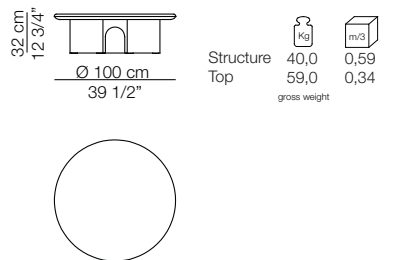

ARCOLOR

Tavolino Ø 30
Small table Ø 30

Tavolino Ø 50
Small table Ø 50

Tavolino Ø 100
Small table Ø 100

I colori sono da considerarsi puramente indicativi / Colors are to be considered as purely indicative 2020 - Rev. 0.0 - Seven Salotti S.p.A - All rights reserved

Sizes, weights and finishes may change without previous notice. All dimensions are expressed in centimeters and inches. File CAD 2D-3D available on www.arflex.com For more information on product visit www.arflex.com, or contact us at : info@arflex.it