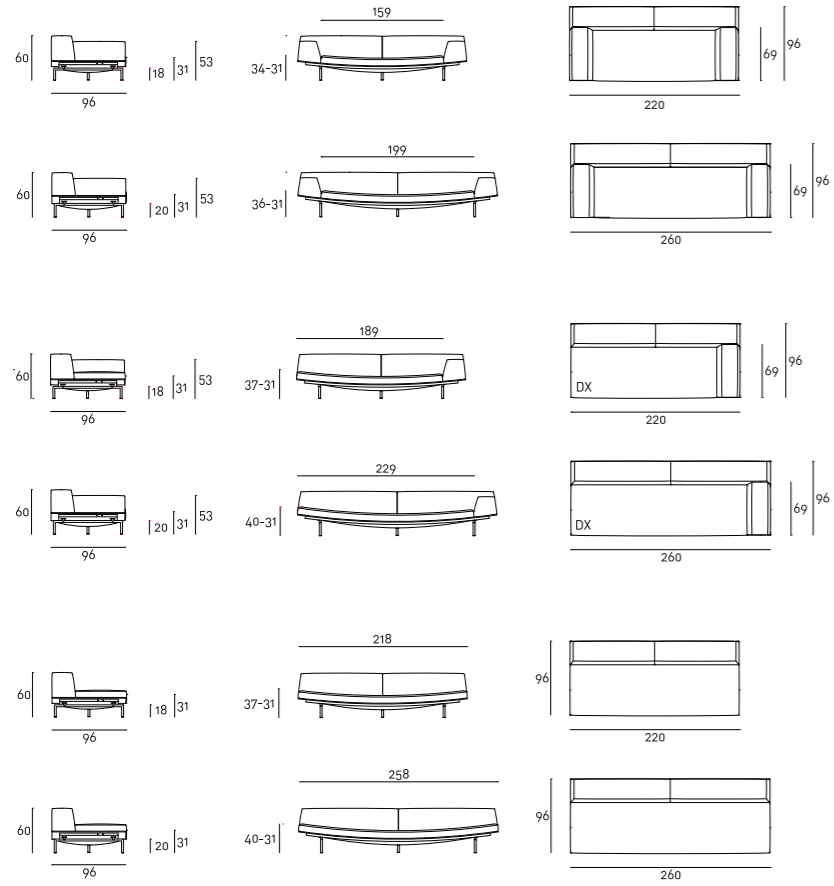

Fabric or leather upholstery, both fully removable by zippers and Velcro fastenings.

Seat depth: 64cm.

Coffee table base, screwed to the supporting frame through a Ø20mm tubular steel support with black PVC closing cap, on which is welded a "boxed-shaped" element in 3 mm thick laser-cut steel sheet with inserted a 0°-90° frictioned swivel mechanism, and 5mm thick steel plate on which the top is fixed. All metal parts have a gunmetal grey epoxy finish. Coffee table available with top in wood or marble.

**Wood version:** 10 mm thick contoured HPL top veneered and edged in Canaletto walnut "rigatino", with acrylic painting finish;

**Marble version:** 15 mm thick top coupled to a 2 mm steel sheet plate, available in white Carrara, black Marquinia, red Levanto or Sahara Noir with satin finish and opaque transparent protective varnish or glossy or opaque polyester finish.

### Notes

For the marble tabletop, please specify the required finish in the order.

For the assembly of the coffee table, please refer to the instruction included with the product.

Technical Drawings

Sofa