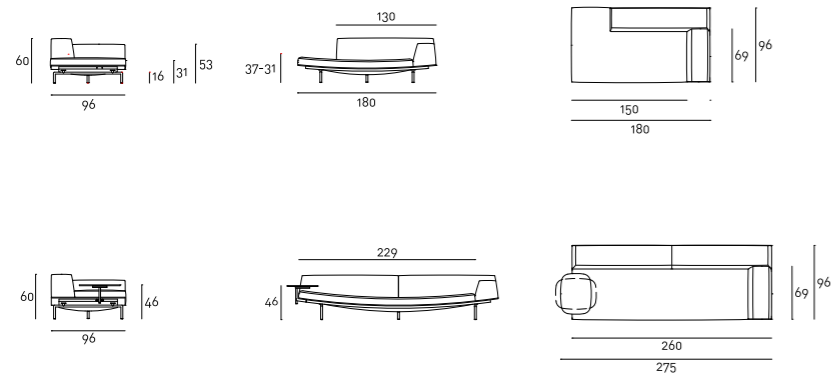

Dormeuse

Coffee Table

Loose Cushion