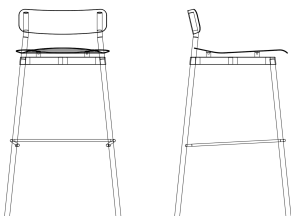

BARSTOOL H75cm

L: 51 cm | 20 inch
W: 51 cm | 20 inch
H: 92 cm | 36 inch
H [seat]: 75 cm / 29.5 inch
Weight: 4,5 kg / 9.9 lb

PACKAGING

L: 40 cm | 16 inch
W: 40 cm | 16 inch
H: 55 cm | 22 inch
Weight: 6,5 kg / 14.3 lb