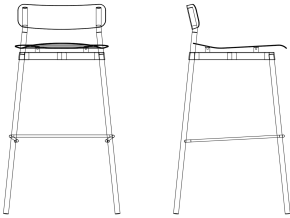

MATERIAL

Seat, back and legs : Aluminium, matte grained powder coating and anti UV coating for outdoor use

TECHNICAL SPECIFICITIES

Waterproof

Stackable (up to 6 for stool and up to 4 for barstool)

PREASSEMBLED

Made from aluminium, a sustainable and recyclable material, the whole collection can be used both indoor and outdoor. Seats are easily stackable.

BARSTOOL H75cm

L: 51 cm | 20 inch
W: 51 cm | 20 inch
H: 92 cm | 36 inch
H (seat) : 75 cm / 29.5 inch
Weight: 4,5 kg / 9.9 lb