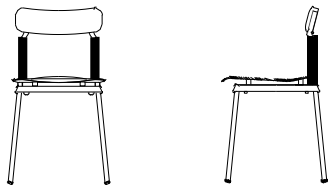

FROMME

Chair

The Fromme chair stands out by its pure line and compact design. Absorbers placed under the seating gives a soft and very comfortable flexibility to the chair.

Made from aluminium, a sustainable and recyclable material, it can be used both indoor and outdoor and is easily stackable.