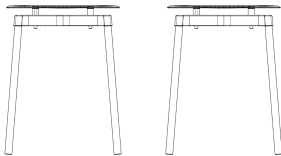

Made from aluminium, a sustainable and recyclable material, the whole collection can be used both indoor and outdoor. Seats are easily stackable.

L: 38 cm | 15 inch
L: 38 cm | 15 inch
H: 45 cm | 18 inch
Weight: 2.6 kg | 6lb