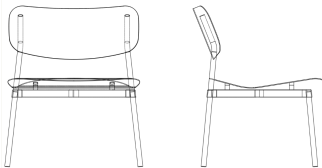

Made from aluminium, a sustainable and recyclable material, the whole collection can be used both indoor and outdoor. Seats are easily stackable.

L: 61 cm | 24 inch
L: 58 cm | 23 inch
H: 71 cm | 28 inch
H (assise): 40 cm | 16 inch
Weight: 5.9 kg | 13 lb