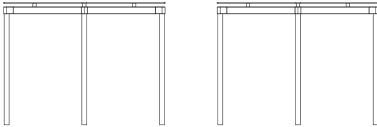

Made from aluminium, a sustainable and recyclable material, the whole collection can be used both indoor and outdoor. Seats are easily stackable.

Coral
RAL 2012

L: 70 cm | 28 inch
W: 70 cm | 28 inch
H: 73 cm | 29 inch
Weight: 14,5 | 32 lb