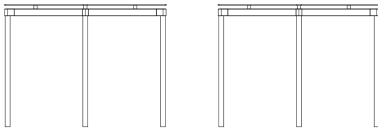

L: 70 cm | 28 inch
W: 70 cm | 28 inch
H: 73 cm | 29 inch
Weight: 14,5 | 32 lb

PACKAGING

L : 88 cm | 34.7 inch
W: 77cm | 30.3 inch
H: 20 cm | 7.9 inch
Weight: 18 kg | 39.7 lb

DESIGNER/ ANNEE D'EDITION

Tom Chung, 2020

A PROPOS DU DESIGNER

Tom Chung est un designer industriel canadien indépendant qui a créé son studio en 2016 à Toronto.

Son travail porte essentiellement sur les objets industriels et les espaces d'intérieur.

Le soin qu'il apporte au détail et aux finitions lui vaut une nomination pour le Wallpaper Design Award « Best Finish Touch » en 2019.

CATEGORIE

Table carrée

ENVIRONNEMENT

Intérieur et extérieur

PAYS DE FABRICATION

Chine

COLORIS

Noir, rouge brun, vert menthe, bleu, corail

MATERIAUX

Assise, dossier et piètements : Aluminium, Revêtement en poudre anti-UV, finition matte grainée.

Assemblage de pièces moulées sous pression et de profilés et tubes extrudés spécifiques pour une structure légère mais solide.

SPECIFICITES TECHNIQUES

Résiste à l'eau

PRE ASSEMBLE

Oui

INSTALLATION

Voir la notice de montage pour plus d'informations

ENTRETIEN

Nettoyez avec un chiffon doux non pelucheux légèrement imbibé de produit lave vitre alcoolisé
Ne pas utiliser d'éponge abrasive ou métallique ou de poudre à récurer ou tout autre détergent

NORMES ET CERTIFICATIONS

Certifié pour l'usage extérieur intensif par la norme EN581-1 et 581-2 jusqu'à 110kg
Garantie 5 ans