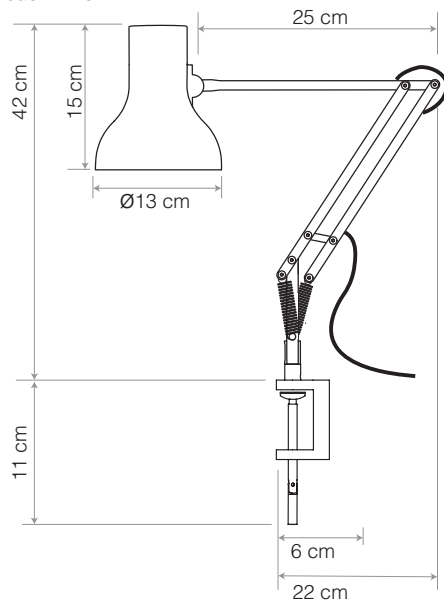

# Type 75™ Mini Lamp with Desk Clamp

**ANGLEPOISE®**  
Abandon Darkness.

Type 75™ Mini Collection | Technical Sheet

Launched In 2011 | Designed by Sir Kenneth Grange

Max Horizontal Reach 55 cm  
Max Vertical Reach 72 cm

## Description

Designed to clamp to any horizontal surface of between 7 and 60mm thick, our Type Range Desk Clamp extends the functional possibilities of our best-selling Type 75™ Mini desk lamp. Now scaled down to its corresponding products, it is more compact, convenient and versatile than ever before.

## Dimensions

- Shade diameter:  $\varnothing$ 13cm
- Shade height: 15cm
- Max reach: 55cm (from clamp to shade)
- Clamp dimensions (h x w x d): 11cm x 3.7cm x 6cm
- Clamp Range: Thicknesses from 0.7cm to 6cm max
- Cable length: 180cm
- Lamp Packaging (L x W x H): 23cm x 16.5cm x 46.5cm
- Lamp Packaged Weight: 3.2kg
- Clamp Packaging (L x W x H): 15cm x 10cm x 5.5cm
- Clamp Packaged Weight: 0.5 kg

## Electrical

- Voltage 220/240V, 50/60Hz
- Class II - Double insulated
- Note: Bulb weight critical for balance. Approximate bulb weight 25-45g
- Integrated shade switch
- Plug: 2-pin Europlug to CEE 7/16
- E27 lamp holder
- Maximum permitted bulb: 10W MAX E27
- Supplied with compatible 5.5W LED E27 bulb
  - Luminous Intensity: 600lm
  - Life: 15,000 Hours
  - Non-dimmable
  - Colour Temperature: 2700K
  - CRI (Ra): 80