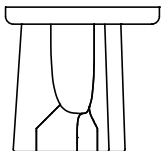

## DESCRIPTION

<b>Typology</b>	Coffee table
<b>Structure</b>	Solid wood
<b>Top</b>	Solid wood

---

## DIMENSIONS

Ø 600  
23 1/2"

---

380  
15"

470  
18 1/2"

Ø 500  
19 3/4"

---