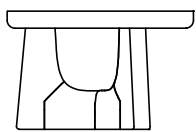

## DESCRIPTION

<b>Typology</b>	Coffee table
<b>Structure</b>	Solid wood
<b>Top</b>	Solid wood

---

## DIMENSIONS

Ø 600  
23 1/2"

---

380  
15"

470  
18 1/2"

Ø 500  
19 3/4"

---