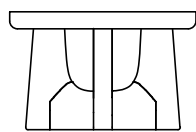

## DESCRIPTION

<b>Typology</b>	Coffee table
<b>Structure</b>	Solid wood
<b>Top</b>	Solid wood

---

## DIMENSIONS

Ø 600  
23 1/2"

---

380  
15"

470  
18 1/2"

Ø 500  
19 3/4"

---