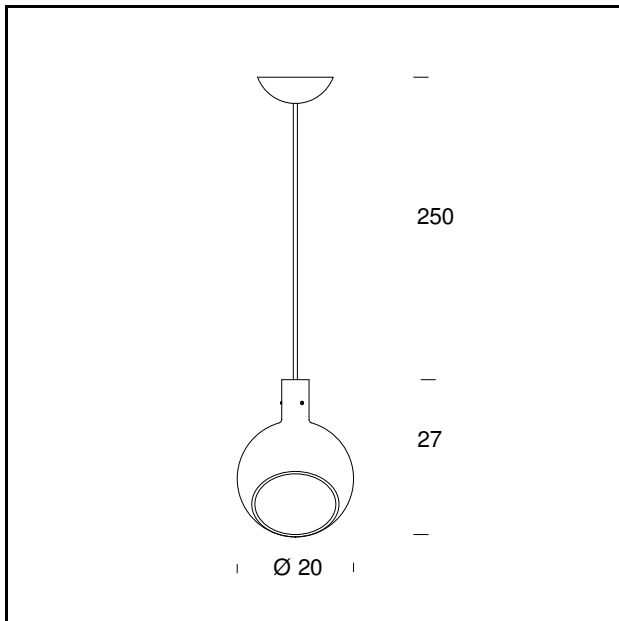

RELATED PRODUCTS

PAROLA, PAROLONA

Floor Lamp

PAROLA

Wall Lamp

PAROLA

Table Lamp

TECHNICAL SHEET

Suspension lamp. Diffuser in white or amber blown glass. Transparent power cable. White ceiling rose.

MODEL NAME: Parola

CODE: 4284..

DIMENSIONS: Ø 20 x 27 + 250 cm

MATERIALS: Glass

COLORS

- Amber
- White

BULB: 3,5W LED G9 (3000K, CRI 80, 400 Lm)

POWER CORD: Transparent

CERTIFICATIONS AND SYMBOLS:

MODEL NAME: Parola - Multiple Composition

CODE: 4 x 4284../NOROSE + R4284/4

MATERIALS: Glass

COLORS

● Amber

○ White