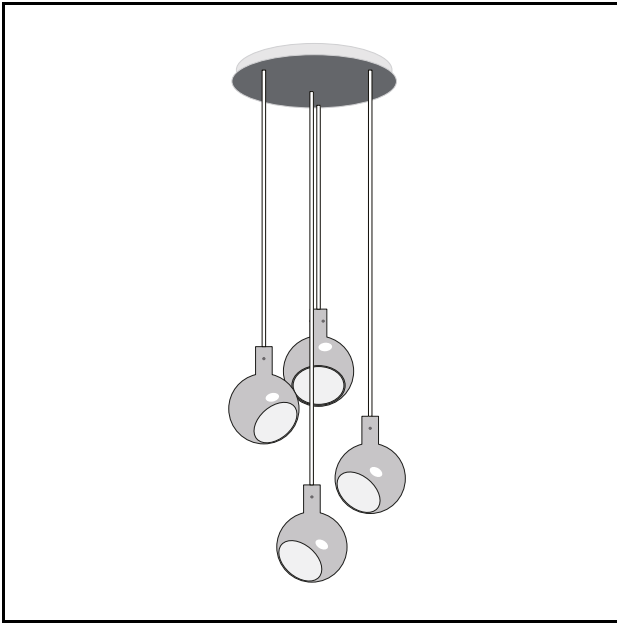

PAROLA

Gae Aulenti, Piero Castiglioni, 1980

The Parola family of lamps is growing. Originally designed by Gae Aulenti and Piero Castiglioni in 1980, Parola has recently welcomed a new LED pendant light made of timeless blown glass. Parola can be installed singly or on multiple-format rosettes with 4 or 6 sockets to create striking compositions.

Suspension lamp. Diffuser in white or amber blown glass. Transparent power cable. White ceiling rose.

MODEL NAME: Parola

CODE: 4284..

DIMENSIONS: Ø 20 x 27 + 250 cm

MATERIALS: Glass

COLORS

- Amber
- White

BULB: 3,5W LED G9 (3000K, CRI 80, 400 Lm)

POWER CORD: Transparent

CERTIFICATIONS AND SYMBOLS:

MODEL NAME: Parola - Multiple Composition

CODE: 4 x 4284../NOROSE + R4284/4

MATERIALS: Glass

COLORS

● Amber

○ White

BULB: 4x3,5W LED G9 (3000K, CRI 80, 400 Lm)

POWER CORD: transparent

CERTIFICATIONS AND SYMBOLS:

MODEL NAME: Parola - Multiple Composition

CODE: 6 x 4284../NOROSE + R4284/6

MATERIALS: Glass

COLORS

● Amber