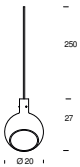

BULB: 4x3,5W LED G9 (3000K, CRI 80, 400 Lm)

POWER CORD: transparent

CERTIFICATIONS AND SYMBOLS:

MODEL NAME: Parola - Multiple Composition

CODE: 6 x 4284../NOROSE + R4284/6

MATERIALS: Glass

COLORS

● Amber

○ White

BULB: 6x3,5W LED G9 (3000K, CRI 80, 400 Lm)

POWER CORD: transparent

CERTIFICATIONS AND SYMBOLS:

CE EAC IP20

COMPONENTS

R4284/4 CODE - CEILING CANOPY FOR 4 LAMPS

ceiling canopy for 4 lamps (ø 35)

R4284/6 CODE - CEILING CANOPY FOR 6 LAMPS

ceiling canopy for 6 lamps (ø 50)

4284../NOROSE CODE - 4284../NOROSE

20 × 27 cm + 250 cable

Subject to technical modifications and modifications to content