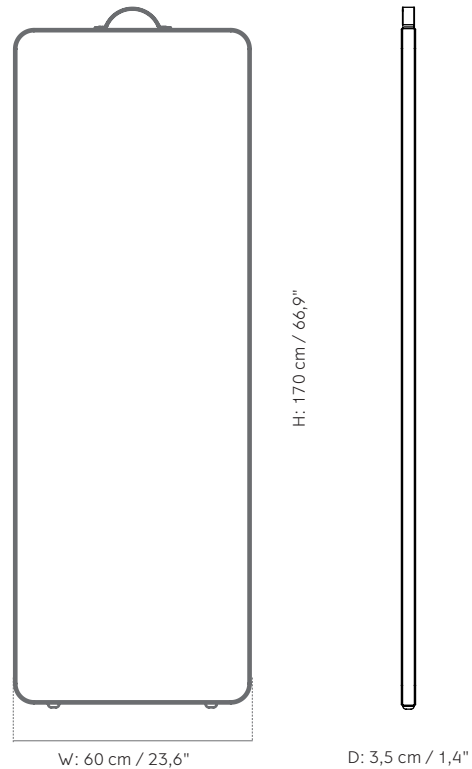

Norm Floor Mirror

Product Type

Floor Mirror

Production Process

Extruded aluminum profiles with powder coated surface.

Dimension (cm / in)

H: 170 cm / 66,9"

W: 60 cm / 23,6"

D: 3,5 cm / 1,4"

Weight item (kg)

12,5 kg

Materials

Powder Coated Aluminum, Mirror Glass and Leather.

Colours

Black (RAL 9005)

White (RAL 9016)

Packaging Type

Brown Box

Packaging Measurement (H * W * D)

4 cm * 61 cm * 172 cm

Care Instructions

To clean, simply wipe with a soft cloth using hot water and a mild detergent.

In the spirit of Scandinavian simplicity, the two Danes behind NORM, Jonas Bjerre-Poulsen and Kasper Rønn, always strive to cut to the bone. To find the simplest possible solution without forgetting the beauty of the shape or the details – all in order to reach a point where nothing added nor subtracted will make the product better.

In our opinion, this is what set NORM aside from other talented designers. And when we look at Norm Floor Mirror, we think they stopped at the exact right point. A beautiful piece of design with simple aesthetics, powerful looks and fine details. Designed to lean against the wall – or to go, stand or hang wherever you find it best.

About the Designer

Founded in Copenhagen in 2008 by Jonas Bjerre-Poulsen and Kasper Rønn, Norm Architects specialise in residential architecture, commercial interiors, industrial design, photography and art direction. Today, the group regularly collaborates with MENU, helping to drive the evolution of the brand and its product offerings. Norm Architects' name reflects the group's emphasis on the importance of drawing inspiration from norms and traditions within architecture and design – particularly the Scandinavian design principles of timeless aesthetics and natural materials, and the modernist values of restraint and refinement. Guided by these principles, Norm Architects produce design that unites good materials and craftsmanship, while embodying beauty, traditions, history and, most importantly, timeless simplicity, where there is nothing more to add or take away.