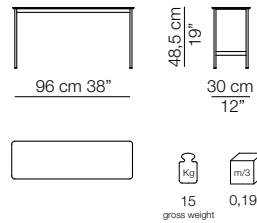

CAPILANO

Tavolino 55 x 55
Small table 55 x 55

Tavolino 96 x 30
Small table 96 x 30

Tavolino 187,5 x 30
Small table 187,5 x 30

I colori sono da considerarsi puramente indicativi / Colors are to be considered as purely indicative 2020 - Rev. 0.0 - Seven Salotti S.p.A - All rights reserved

Sizes, weights and finishes may change without previous notice. All dimensions are expressed in centimeters and inches. File CAD 2D-3D available on www.arflex.com For more information on product visit www.arflex.com, or contact us at : info@arflex.it