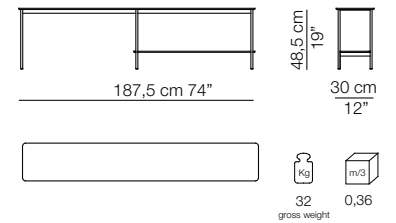

CAPILANO

Tavolino 55 x 55
Small table 55 x 55

Tavolino 96 x 30
Small table 96 x 30

Tavolino 187,5 x 30
Small table 187,5 x 30

I colori sono da considerarsi puramente indicativi / Colors are to be considered as purely indicative 2020 - Rev. 0.0 - Seven Salotti S.p.A - All rights reserved

Sizes, weights and finishes may change without previous notice. All dimensions are expressed in centimeters and inches. File CAD 2D-3D available on www.arflex.com For more information on product visit www.arflex.com, or contact us at : info@arflex.it