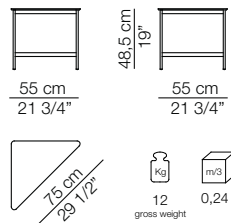

CAPILANO

Tavolino 55 x 55
Small table 55 x 55

Tavolino 96 x 30
Small table 96 x 30

Tavolino 187,5 x 30
Small table 187,5 x 30

I colori sono da considerarsi puramente indicativi / Colors are to be considered as purely indicative 2020 - Rev. 0.0 - Seven Salotti S.p.A - All rights reserved

Sizes, weights and finishes may change without previous notice. All dimensions are expressed in centimeters and inches. File CAD 2D-3D available on www.arflex.com For more information on product visit www.arflex.com, or contact us at : info@arflex.it