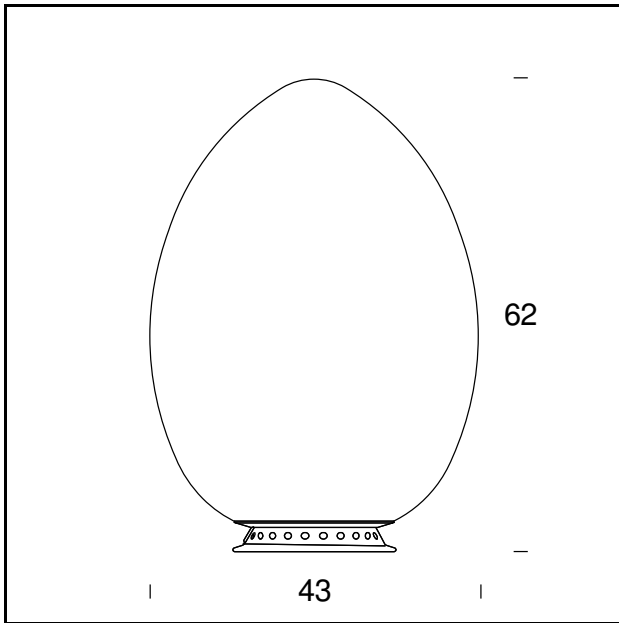

Table lamp. Metal frame in white finish. Frosted white blown glass diffuser. Black power cable, plug and switch.

MODEL NAME: Uovo

CODE: 2646/0

DIMENSIONS: 18 x 28 cm

MATERIALS: Glass

BULB: 1×30W (HA) or 1×12W (FL) E27

PLUG: Black

POWER CORD: Black

CERTIFICATIONS AND SYMBOLS:

MODEL NAME: Uovo

CODE: 2646/1

DIMENSIONS: 27 x 44 cm

MATERIALS: Glass

BULB: 1×70W (HA) Eco Saver E27

PLUG: Black

POWER CORD: Black

DIMMER: Dimmer

CERTIFICATIONS AND SYMBOLS:

MODEL NAME: Uovo

CODE: 2646

DIMENSIONS: 43 x 62 cm

MATERIALS: Glass