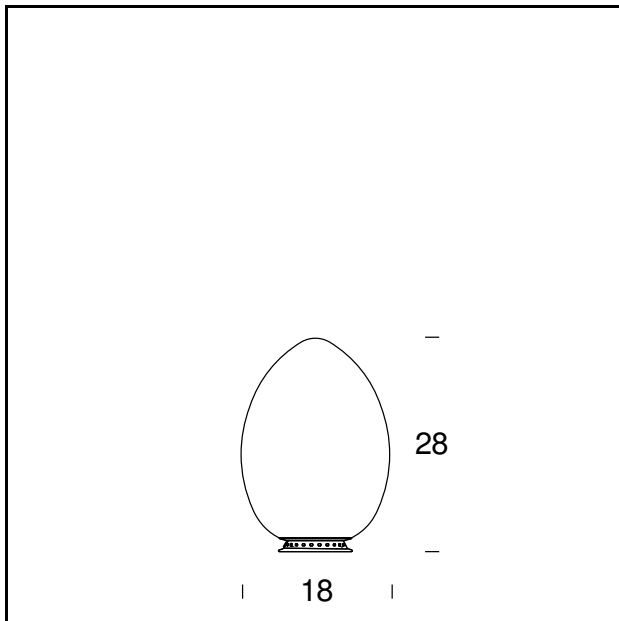

Table lamp. Metal frame in white finish. Frosted white blown glass diffuser. Black power cable, plug and switch.

MODEL NAME: Uovo

CODE: 2646/0

DIMENSIONS: 18 x 28 cm

MATERIALS: Glass

BULB: 1×30W (HA) or 1×12W (FL) E27

PLUG: Black

POWER CORD: Black

CERTIFICATIONS AND SYMBOLS:

MODEL NAME: Uovo

CODE: 2646/1

DIMENSIONS: 27 x 44 cm

MATERIALS: Glass

BULB: 1×70W (HA) Eco Saver E27

PLUG: Black

POWER CORD: Black

DIMMER: Dimmer

CERTIFICATIONS AND SYMBOLS:

MODEL NAME: Uovo

CODE: 2646

DIMENSIONS: 43 x 62 cm

MATERIALS: Glass