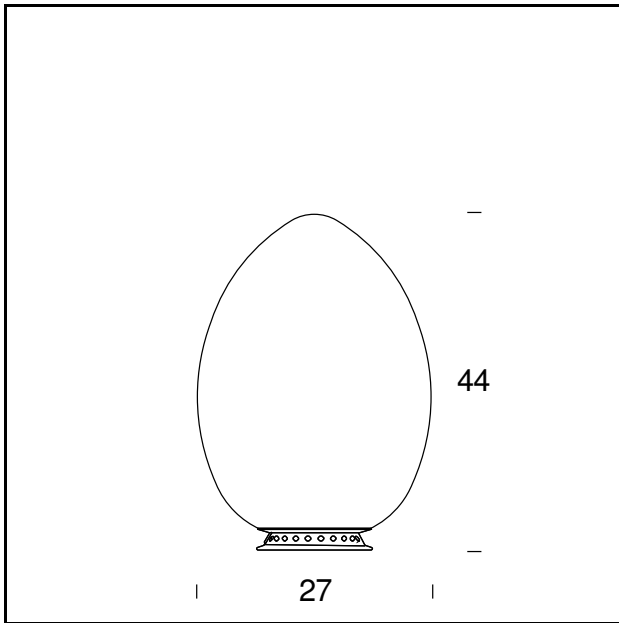

Table lamp. Metal frame in white finish. Frosted white blown glass diffuser. Black power cable, plug and switch.

MODEL NAME: Uovo

CODE: 2646/0

DIMENSIONS: 18 x 28 cm

MATERIALS: Glass

BULB: 1×30W (HA) or 1×12W (FL) E27

PLUG: Black

POWER CORD: Black

CERTIFICATIONS AND SYMBOLS:

MODEL NAME: Uovo

CODE: 2646/1

DIMENSIONS: 27 x 44 cm

MATERIALS: Glass

BULB: 1×70W (HA) Eco Saver E27

PLUG: Black

POWER CORD: Black

DIMMER: Dimmer

CERTIFICATIONS AND SYMBOLS:

MODEL NAME: Uovo

CODE: 2646

DIMENSIONS: 43 x 62 cm

MATERIALS: Glass