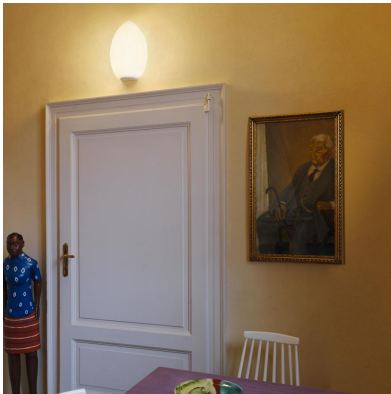

RELATED PRODUCTS

UOVO

Wall Lamp