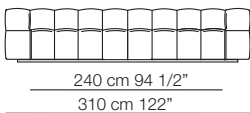

Strips sofa
composition S19

Strips sofa
composition S18

STRIPS

Divani Sofas

Elementi con 1 bracciolo
Units with 1 armrest

Elementi senza braccioli
Units without armrests

Divani P.125 Sofas D.125

Elementi senza braccioli P.125
Units without armrests D.125

Pouf

Cuscini arredo Soft
Soft loose cushions

Sizes, weights and finishes may change without previous notice. All dimensions are expressed in centimeters and inches. File CAD 2D-3D available on www.arflex.com For more information on product visit www.arflex.com, or contact us at : info@arflex.it