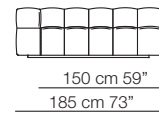

Strips sofa
composition S19

Strips sofa
composition S18

STRIPS

Divani Sofas

Elementi con 1 bracciolo
Units with 1 armrest

Elementi senza braccioli
Units without armrests

Divani P.125 Sofas D.125

Elementi senza braccioli P.125
Units without armrests D.125

Pouf

Cuscini arredo Soft
Soft loose cushions

Sizes, weights and finishes may change without previous notice. All dimensions are expressed in centimeters and inches. File CAD 2D-3D available on www.arflex.com For more information on product visit www.arflex.com, or contact us at : info@arflex.it