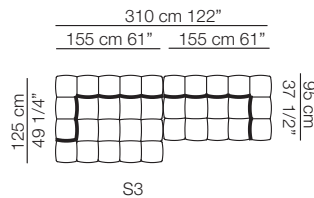

Pouf

Cuscini arredo Soft
Soft loose cushions

Sizes, weights and finishes may change without previous notice. All dimensions are expressed in centimeters and inches. File CAD 2D-3D available on www.arflex.com For more information on product visit www.arflex.com, or contact us at : info@arflex.it

STRIPS

Divani con braccioli corti P.125
Sofas with short armrests D.125

Elementi con 1 bracciolo P.125
Units with 1 armrest D.125

Elementi con 1 bracciolo corto P.125
Units with 1 short armrest D.125

Composizioni
Compositions

Sizes, weights and finishes may change without previous notice. All dimensions are expressed in centimeters and inches.
File CAD 2D-3D available on www.arflex.com For more information on product visit www.arflex.com, or contact us at : info@arflex.it