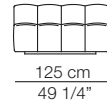

Strips sofa
composition S19

Strips sofa
composition S18

STRIPS

Divani Sofas

Elementi con 1 bracciolo
Units with 1 armrest

Elementi senza braccioli
Units without armrests

Divani P.125 Sofas D.125

Elementi senza braccioli P.125
Units without armrests D.125

Pouf

Cuscini arredo Soft
Soft loose cushions

Sizes, weights and finishes may change without previous notice. All dimensions are expressed in centimeters and inches. File CAD 2D-3D available on www.arflex.com For more information on product visit www.arflex.com, or contact us at : info@arflex.it