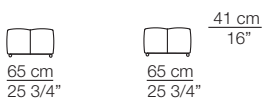

Strips sofa
composition S19

Strips sofa
composition S18

STRIPS

Divani Sofas

Elementi con 1 bracciolo
Units with 1 armrest

Elementi senza braccioli
Units without armrests

Divani P.125 Sofas D.125

Elementi senza braccioli P.125
Units without armrests D.125

Pouf

Cuscini arredo Soft
Soft loose cushions

Sizes, weights and finishes may change without previous notice. All dimensions are expressed in centimeters and inches. File CAD 2D-3D available on www.arflex.com For more information on product visit www.arflex.com, or contact us at : info@arflex.it