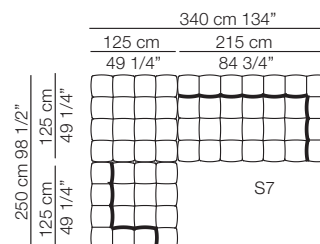

Pouf

Cuscini arredo Soft
Soft loose cushions

Sizes, weights and finishes may change without previous notice. All dimensions are expressed in centimeters and inches. File CAD 2D-3D available on www.arflex.com For more information on product visit www.arflex.com, or contact us at : info@arflex.it

STRIPS

Divani con braccioli corti P.125
Sofas with short armrests D.125

Elementi con 1 bracciolo P.125
Units with 1 armrest D.125

Elementi con 1 bracciolo corto P.125
Units with 1 short armrest D.125

Composizioni
Compositions

Sizes, weights and finishes may change without previous notice. All dimensions are expressed in centimeters and inches.
File CAD 2D-3D available on www.arflex.com For more information on product visit www.arflex.com, or contact us at : info@arflex.it