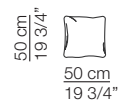

Strips sofa
composition S19

Strips sofa
composition S18

STRIPS

Divani Sofas

Elementi con 1 bracciolo
Units with 1 armrest

Elementi senza braccioli
Units without armrests

Divani P.125 Sofas D.125

Elementi senza braccioli P.125
Units without armrests D.125

Pouf

Cuscini arredo Soft
Soft loose cushions

Sizes, weights and finishes may change without previous notice. All dimensions are expressed in centimeters and inches. File CAD 2D-3D available on www.arflex.com For more information on product visit www.arflex.com, or contact us at : info@arflex.it