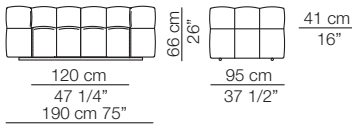

Strips sofa
composition S19

Strips sofa
composition S18

STRIPS

Divani Sofas

Elementi con 1 bracciolo
Units with 1 armrest

Elementi senza braccioli
Units without armrests

Divani P.125 Sofas D.125

Elementi senza braccioli P.125
Units without armrests D.125

Pouf

Cuscini arredo Soft
Soft loose cushions

Sizes, weights and finishes may change without previous notice. All dimensions are expressed in centimeters and inches. File CAD 2D-3D available on www.arflex.com For more information on product visit www.arflex.com, or contact us at : info@arflex.it