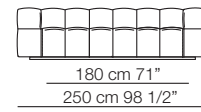

Strips sofa
composition S19

Strips sofa
composition S18

STRIPS

Divani Sofas

Elementi con 1 bracciolo
Units with 1 armrest

Elementi senza braccioli
Units without armrests

Divani P.125 Sofas D.125

Elementi senza braccioli P.125
Units without armrests D.125

Pouf

Cuscini arredo Soft
Soft loose cushions

Sizes, weights and finishes may change without previous notice. All dimensions are expressed in centimeters and inches. File CAD 2D-3D available on www.arflex.com For more information on product visit www.arflex.com, or contact us at : info@arflex.it