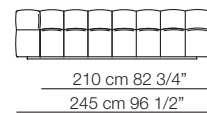

Strips sofa
composition S19

Strips sofa
composition S18

STRIPS

Divani Sofas

Elementi con 1 bracciolo
Units with 1 armrest

Elementi senza braccioli
Units without armrests

Divani P.125 Sofas D.125

Elementi senza braccioli P.125
Units without armrests D.125

Pouf

Cuscini arredo Soft
Soft loose cushions

Sizes, weights and finishes may change without previous notice. All dimensions are expressed in centimeters and inches. File CAD 2D-3D available on www.arflex.com For more information on product visit www.arflex.com, or contact us at : info@arflex.it