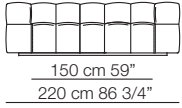

Strips sofa
composition S19

Strips sofa
composition S18

STRIPS

Divani Sofas

Elementi con 1 bracciolo
Units with 1 armrest

Elementi senza braccioli
Units without armrests

Divani P.125 Sofas D.125

Elementi senza braccioli P.125
Units without armrests D.125

Pouf

Cuscini arredo Soft
Soft loose cushions

Sizes, weights and finishes may change without previous notice. All dimensions are expressed in centimeters and inches. File CAD 2D-3D available on www.arflex.com For more information on product visit www.arflex.com, or contact us at : info@arflex.it