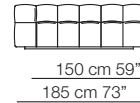

Pouf

Cuscini arredo Soft
Soft loose cushions

Sizes, weights and finishes may change without previous notice. All dimensions are expressed in centimeters and inches. File CAD 2D-3D available on www.arflex.com For more information on product visit www.arflex.com, or contact us at : info@arflex.it

STRIPS

Divani con braccioli corti P.125
Sofas with short armrests D.125

Elementi con 1 bracciolo P.125
Units with 1 armrest D.125

Elementi con 1 bracciolo corto P.125
Units with 1 short armrest D.125

Composizioni
Compositions

Sizes, weights and finishes may change without previous notice. All dimensions are expressed in centimeters and inches.
File CAD 2D-3D available on www.arflex.com For more information on product visit www.arflex.com, or contact us at : info@arflex.it