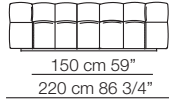

Pouf

Cuscini arredo Soft
Soft loose cushions

Sizes, weights and finishes may change without previous notice. All dimensions are expressed in centimeters and inches. File CAD 2D-3D available on www.arflex.com For more information on product visit www.arflex.com, or contact us at : info@arflex.it

STRIPS

Divani con braccioli corti P.125
Sofas with short armrests D.125

Elementi con 1 bracciolo P.125
Units with 1 armrest D.125

Elementi con 1 bracciolo corto P.125
Units with 1 short armrest D.125

Composizioni
Compositions

Sizes, weights and finishes may change without previous notice. All dimensions are expressed in centimeters and inches.
File CAD 2D-3D available on www.arflex.com For more information on product visit www.arflex.com, or contact us at : info@arflex.it