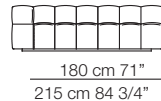

Pouf

Cuscini arredo Soft
Soft loose cushions

Sizes, weights and finishes may change without previous notice. All dimensions are expressed in centimeters and inches. File CAD 2D-3D available on www.arflex.com For more information on product visit www.arflex.com, or contact us at : info@arflex.it

STRIPS

Divani con braccioli corti P.125
Sofas with short armrests D.125

Elementi con 1 bracciolo P.125
Units with 1 armrest D.125

Elementi con 1 bracciolo corto P.125
Units with 1 short armrest D.125

Composizioni
Compositions

Sizes, weights and finishes may change without previous notice. All dimensions are expressed in centimeters and inches.
File CAD 2D-3D available on www.arflex.com For more information on product visit www.arflex.com, or contact us at : info@arflex.it