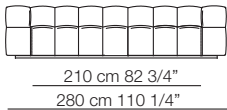

Strips sofa
composition S19

Strips sofa
composition S18

STRIPS

Divani Sofas

Elementi con 1 bracciolo
Units with 1 armrest

Elementi senza braccioli
Units without armrests

Divani P.125 Sofas D.125

Elementi senza braccioli P.125
Units without armrests D.125

Pouf

Cuscini arredo Soft
Soft loose cushions

Sizes, weights and finishes may change without previous notice. All dimensions are expressed in centimeters and inches. File CAD 2D-3D available on www.arflex.com For more information on product visit www.arflex.com, or contact us at : info@arflex.it