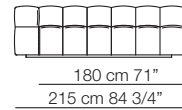

Strips sofa
composition S19

Strips sofa
composition S18

STRIPS

Divani Sofas

Elementi con 1 bracciolo
Units with 1 armrest

Elementi senza braccioli
Units without armrests

Divani P.125 Sofas D.125

Elementi senza braccioli P.125
Units without armrests D.125

Pouf

Cuscini arredo Soft
Soft loose cushions

Sizes, weights and finishes may change without previous notice. All dimensions are expressed in centimeters and inches. File CAD 2D-3D available on www.arflex.com For more information on product visit www.arflex.com, or contact us at : info@arflex.it