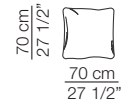

Strips sofa
composition S19

Strips sofa
composition S18

STRIPS

Divani Sofas

Elementi con 1 bracciolo
Units with 1 armrest

Elementi senza braccioli
Units without armrests

Divani P.125 Sofas D.125

Elementi senza braccioli P.125
Units without armrests D.125

Pouf

Cuscini arredo Soft
Soft loose cushions

Sizes, weights and finishes may change without previous notice. All dimensions are expressed in centimeters and inches. File CAD 2D-3D available on www.arflex.com For more information on product visit www.arflex.com, or contact us at : info@arflex.it