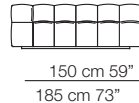

Pouf

Cuscini arredo Soft
Soft loose cushions

Sizes, weights and finishes may change without previous notice. All dimensions are expressed in centimeters and inches. File CAD 2D-3D available on www.arflex.com For more information on product visit www.arflex.com, or contact us at : info@arflex.it

STRIPS

Divani con braccioli corti P.125
Sofas with short armrests D.125

Elementi con 1 bracciolo P.125
Units with 1 armrest D.125

Elementi con 1 bracciolo corto P.125
Units with 1 short armrest D.125

Composizioni
Compositions

Sizes, weights and finishes may change without previous notice. All dimensions are expressed in centimeters and inches.
File CAD 2D-3D available on www.arflex.com For more information on product visit www.arflex.com, or contact us at : info@arflex.it