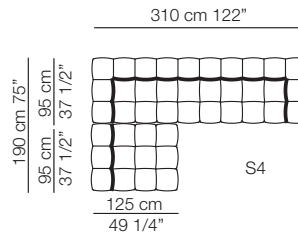

Pouf

Cuscini arredo Soft
Soft loose cushions

Sizes, weights and finishes may change without previous notice. All dimensions are expressed in centimeters and inches. File CAD 2D-3D available on www.arflex.com For more information on product visit www.arflex.com, or contact us at : info@arflex.it

STRIPS

Divani con braccioli corti P.125
Sofas with short armrests D.125

Elementi con 1 bracciolo P.125
Units with 1 armrest D.125

Elementi con 1 bracciolo corto P.125
Units with 1 short armrest D.125

Composizioni
Compositions

Sizes, weights and finishes may change without previous notice. All dimensions are expressed in centimeters and inches.
File CAD 2D-3D available on www.arflex.com For more information on product visit www.arflex.com, or contact us at : info@arflex.it