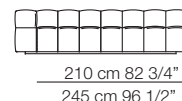

Pouf

Cuscini arredo Soft
Soft loose cushions

Sizes, weights and finishes may change without previous notice. All dimensions are expressed in centimeters and inches. File CAD 2D-3D available on www.arflex.com For more information on product visit www.arflex.com, or contact us at : info@arflex.it

STRIPS

Divani con braccioli corti P.125
Sofas with short armrests D.125

Elementi con 1 bracciolo P.125
Units with 1 armrest D.125

Elementi con 1 bracciolo corto P.125
Units with 1 short armrest D.125

Composizioni
Compositions

Sizes, weights and finishes may change without previous notice. All dimensions are expressed in centimeters and inches.
File CAD 2D-3D available on www.arflex.com For more information on product visit www.arflex.com, or contact us at : info@arflex.it