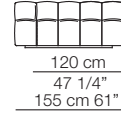

Pouf

Cuscini arredo Soft
Soft loose cushions

Sizes, weights and finishes may change without previous notice. All dimensions are expressed in centimeters and inches. File CAD 2D-3D available on www.arflex.com For more information on product visit www.arflex.com, or contact us at : info@arflex.it

STRIPS

Divani con braccioli corti P.125
Sofas with short armrests D.125

Elementi con 1 bracciolo P.125
Units with 1 armrest D.125

Elementi con 1 bracciolo corto P.125
Units with 1 short armrest D.125

Composizioni
Compositions

Sizes, weights and finishes may change without previous notice. All dimensions are expressed in centimeters and inches.
File CAD 2D-3D available on www.arflex.com For more information on product visit www.arflex.com, or contact us at : info@arflex.it