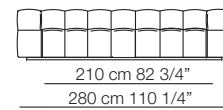

Strips sofa
composition S19

Strips sofa
composition S18

STRIPS

Divani Sofas

Elementi con 1 bracciolo
Units with 1 armrest

Elementi senza braccioli
Units without armrests

Divani P.125 Sofas D.125

Elementi senza braccioli P.125
Units without armrests D.125

Pouf

Cuscini arredo Soft
Soft loose cushions

Sizes, weights and finishes may change without previous notice. All dimensions are expressed in centimeters and inches. File CAD 2D-3D available on www.arflex.com For more information on product visit www.arflex.com, or contact us at : info@arflex.it