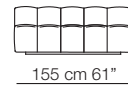

Strips sofa
composition S19

Strips sofa
composition S18

STRIPS

Divani Sofas

Elementi con 1 bracciolo
Units with 1 armrest

Elementi senza braccioli
Units without armrests

Divani P.125 Sofas D.125

Elementi senza braccioli P.125
Units without armrests D.125

Pouf

Cuscini arredo Soft
Soft loose cushions

Sizes, weights and finishes may change without previous notice. All dimensions are expressed in centimeters and inches. File CAD 2D-3D available on www.arflex.com For more information on product visit www.arflex.com, or contact us at : info@arflex.it