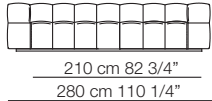

Pouf

Cuscini arredo Soft
Soft loose cushions

Sizes, weights and finishes may change without previous notice. All dimensions are expressed in centimeters and inches. File CAD 2D-3D available on www.arflex.com For more information on product visit www.arflex.com, or contact us at : info@arflex.it

STRIPS

Divani con braccioli corti P.125
Sofas with short armrests D.125

Elementi con 1 bracciolo P.125
Units with 1 armrest D.125

Elementi con 1 bracciolo corto P.125
Units with 1 short armrest D.125

Composizioni
Compositions

Sizes, weights and finishes may change without previous notice. All dimensions are expressed in centimeters and inches.
File CAD 2D-3D available on www.arflex.com For more information on product visit www.arflex.com, or contact us at : info@arflex.it