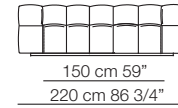

Strips sofa
composition S19

Strips sofa
composition S18

STRIPS

Divani Sofas

Elementi con 1 bracciolo
Units with 1 armrest

Elementi senza braccioli
Units without armrests

Divani P.125 Sofas D.125

Elementi senza braccioli P.125
Units without armrests D.125

Pouf

Cuscini arredo Soft
Soft loose cushions

Sizes, weights and finishes may change without previous notice. All dimensions are expressed in centimeters and inches. File CAD 2D-3D available on www.arflex.com For more information on product visit www.arflex.com, or contact us at : info@arflex.it