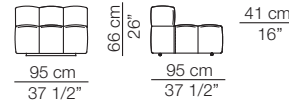

Strips sofa
composition S19

Strips sofa
composition S18

STRIPS

Divani Sofas

Elementi con 1 bracciolo
Units with 1 armrest

Elementi senza braccioli
Units without armrests

Divani P.125 Sofas D.125

Elementi senza braccioli P.125
Units without armrests D.125

Pouf

Cuscini arredo Soft
Soft loose cushions

Sizes, weights and finishes may change without previous notice. All dimensions are expressed in centimeters and inches. File CAD 2D-3D available on www.arflex.com For more information on product visit www.arflex.com, or contact us at : info@arflex.it