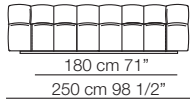

Pouf

Cuscini arredo Soft
Soft loose cushions

Sizes, weights and finishes may change without previous notice. All dimensions are expressed in centimeters and inches. File CAD 2D-3D available on www.arflex.com For more information on product visit www.arflex.com, or contact us at : info@arflex.it

STRIPS

Divani con braccioli corti P.125
Sofas with short armrests D.125

Elementi con 1 bracciolo P.125
Units with 1 armrest D.125

Elementi con 1 bracciolo corto P.125
Units with 1 short armrest D.125

Composizioni
Compositions

Sizes, weights and finishes may change without previous notice. All dimensions are expressed in centimeters and inches.
File CAD 2D-3D available on www.arflex.com For more information on product visit www.arflex.com, or contact us at : info@arflex.it