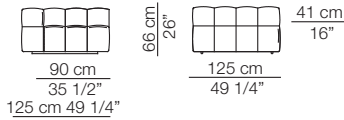

Elementi con 1 bracciolo P.125
Units with 1 armrest D.125