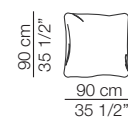

Strips sofa
composition S19

Strips sofa
composition S18

STRIPS

Divani Sofas

Elementi con 1 bracciolo
Units with 1 armrest

Elementi senza braccioli
Units without armrests

Divani P.125 Sofas D.125

Elementi senza braccioli P.125
Units without armrests D.125

Pouf

Cuscini arredo Soft
Soft loose cushions

Sizes, weights and finishes may change without previous notice. All dimensions are expressed in centimeters and inches. File CAD 2D-3D available on www.arflex.com For more information on product visit www.arflex.com, or contact us at : info@arflex.it