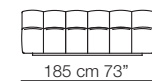

Strips sofa
composition S19

Strips sofa
composition S18

STRIPS

Divani Sofas

Elementi con 1 bracciolo
Units with 1 armrest

Elementi senza braccioli
Units without armrests

Divani P.125 Sofas D.125

Elementi senza braccioli P.125
Units without armrests D.125

Pouf

Cuscini arredo Soft
Soft loose cushions

Sizes, weights and finishes may change without previous notice. All dimensions are expressed in centimeters and inches. File CAD 2D-3D available on www.arflex.com For more information on product visit www.arflex.com, or contact us at : info@arflex.it