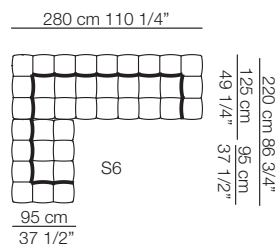

Pouf

Cuscini arredo Soft
Soft loose cushions

Sizes, weights and finishes may change without previous notice. All dimensions are expressed in centimeters and inches. File CAD 2D-3D available on www.arflex.com For more information on product visit www.arflex.com, or contact us at : info@arflex.it

STRIPS

Divani con braccioli corti P.125
Sofas with short armrests D.125

Elementi con 1 bracciolo P.125
Units with 1 armrest D.125

Elementi con 1 bracciolo corto P.125
Units with 1 short armrest D.125

Composizioni
Compositions

Sizes, weights and finishes may change without previous notice. All dimensions are expressed in centimeters and inches.
File CAD 2D-3D available on www.arflex.com For more information on product visit www.arflex.com, or contact us at : info@arflex.it