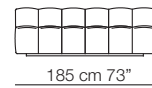

Strips sofa
composition S19

Strips sofa
composition S18

STRIPS

Divani Sofas

Elementi con 1 bracciolo
Units with 1 armrest

Elementi senza braccioli
Units without armrests

Divani P.125 Sofas D.125

Elementi senza braccioli P.125
Units without armrests D.125

Pouf

Cuscini arredo Soft
Soft loose cushions

Sizes, weights and finishes may change without previous notice. All dimensions are expressed in centimeters and inches. File CAD 2D-3D available on www.arflex.com For more information on product visit www.arflex.com, or contact us at : info@arflex.it