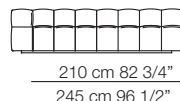

Pouf

Cuscini arredo Soft
Soft loose cushions

Sizes, weights and finishes may change without previous notice. All dimensions are expressed in centimeters and inches. File CAD 2D-3D available on www.arflex.com For more information on product visit www.arflex.com, or contact us at : info@arflex.it

STRIPS

Divani con braccioli corti P.125
Sofas with short armrests D.125

Elementi con 1 bracciolo P.125
Units with 1 armrest D.125

Elementi con 1 bracciolo corto P.125
Units with 1 short armrest D.125

Composizioni
Compositions

Sizes, weights and finishes may change without previous notice. All dimensions are expressed in centimeters and inches.
File CAD 2D-3D available on www.arflex.com For more information on product visit www.arflex.com, or contact us at : info@arflex.it