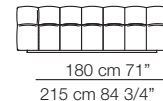

Pouf

Cuscini arredo Soft
Soft loose cushions

Sizes, weights and finishes may change without previous notice. All dimensions are expressed in centimeters and inches. File CAD 2D-3D available on www.arflex.com For more information on product visit www.arflex.com, or contact us at : info@arflex.it

STRIPS

Divani con braccioli corti P.125
Sofas with short armrests D.125

Elementi con 1 bracciolo P.125
Units with 1 armrest D.125

Elementi con 1 bracciolo corto P.125
Units with 1 short armrest D.125

Composizioni
Compositions

Sizes, weights and finishes may change without previous notice. All dimensions are expressed in centimeters and inches.
File CAD 2D-3D available on www.arflex.com For more information on product visit www.arflex.com, or contact us at : info@arflex.it