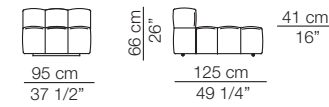

Strips sofa
composition S19

Strips sofa
composition S18

STRIPS

Divani Sofas

Elementi con 1 bracciolo
Units with 1 armrest

Elementi senza braccioli
Units without armrests

Divani P.125 Sofas D.125

Elementi senza braccioli P.125
Units without armrests D.125

Pouf

Cuscini arredo Soft
Soft loose cushions

Sizes, weights and finishes may change without previous notice. All dimensions are expressed in centimeters and inches. File CAD 2D-3D available on www.arflex.com For more information on product visit www.arflex.com, or contact us at : info@arflex.it