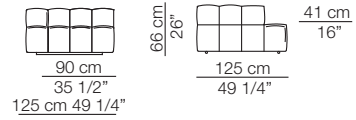

Pouf

Cuscini arredo Soft
Soft loose cushions

Sizes, weights and finishes may change without previous notice. All dimensions are expressed in centimeters and inches. File CAD 2D-3D available on www.arflex.com For more information on product visit www.arflex.com, or contact us at : info@arflex.it

STRIPS

Divani con braccioli corti P.125
Sofas with short armrests D.125

Elementi con 1 bracciolo P.125
Units with 1 armrest D.125

Elementi con 1 bracciolo corto P.125
Units with 1 short armrest D.125

Composizioni
Compositions

Sizes, weights and finishes may change without previous notice. All dimensions are expressed in centimeters and inches.
File CAD 2D-3D available on www.arflex.com For more information on product visit www.arflex.com, or contact us at : info@arflex.it