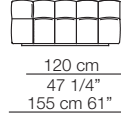

Pouf

Cuscini arredo Soft
Soft loose cushions

Sizes, weights and finishes may change without previous notice. All dimensions are expressed in centimeters and inches. File CAD 2D-3D available on www.arflex.com For more information on product visit www.arflex.com, or contact us at : info@arflex.it

STRIPS

Divani con braccioli corti P.125
Sofas with short armrests D.125

Elementi con 1 bracciolo P.125
Units with 1 armrest D.125

Elementi con 1 bracciolo corto P.125
Units with 1 short armrest D.125

Composizioni
Compositions

Sizes, weights and finishes may change without previous notice. All dimensions are expressed in centimeters and inches.
File CAD 2D-3D available on www.arflex.com For more information on product visit www.arflex.com, or contact us at : info@arflex.it