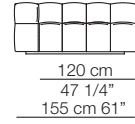

Strips sofa
composition S19

Strips sofa
composition S18

STRIPS

Divani Sofas

Elementi con 1 bracciolo
Units with 1 armrest

Elementi senza braccioli
Units without armrests

Divani P.125 Sofas D.125

Elementi senza braccioli P.125
Units without armrests D.125

Pouf

Cuscini arredo Soft
Soft loose cushions

Sizes, weights and finishes may change without previous notice. All dimensions are expressed in centimeters and inches. File CAD 2D-3D available on www.arflex.com For more information on product visit www.arflex.com, or contact us at : info@arflex.it