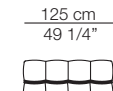

Strips sofa
composition S19

Strips sofa
composition S18

STRIPS

Divani Sofas

Elementi con 1 bracciolo
Units with 1 armrest

Elementi senza braccioli
Units without armrests

Divani P.125 Sofas D.125

Elementi senza braccioli P.125
Units without armrests D.125

Pouf

Cuscini arredo Soft
Soft loose cushions

Sizes, weights and finishes may change without previous notice. All dimensions are expressed in centimeters and inches. File CAD 2D-3D available on www.arflex.com For more information on product visit www.arflex.com, or contact us at : info@arflex.it