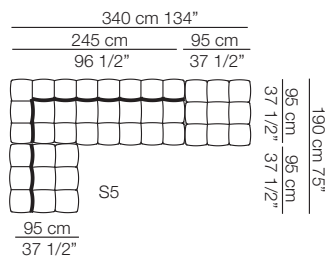

Pouf

Cuscini arredo Soft
Soft loose cushions

Sizes, weights and finishes may change without previous notice. All dimensions are expressed in centimeters and inches. File CAD 2D-3D available on www.arflex.com For more information on product visit www.arflex.com, or contact us at : info@arflex.it

STRIPS

Divani con braccioli corti P.125
Sofas with short armrests D.125

Elementi con 1 bracciolo P.125
Units with 1 armrest D.125

Elementi con 1 bracciolo corto P.125
Units with 1 short armrest D.125

Composizioni
Compositions

Sizes, weights and finishes may change without previous notice. All dimensions are expressed in centimeters and inches.
File CAD 2D-3D available on www.arflex.com For more information on product visit www.arflex.com, or contact us at : info@arflex.it