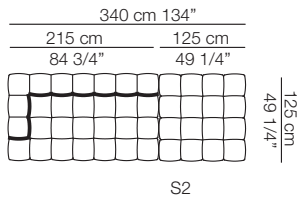

Pouf

Cuscini arredo Soft
Soft loose cushions

Sizes, weights and finishes may change without previous notice. All dimensions are expressed in centimeters and inches. File CAD 2D-3D available on www.arflex.com For more information on product visit www.arflex.com, or contact us at : info@arflex.it

STRIPS

Divani con braccioli corti P.125
Sofas with short armrests D.125

Elementi con 1 bracciolo P.125
Units with 1 armrest D.125

Elementi con 1 bracciolo corto P.125
Units with 1 short armrest D.125

Composizioni
Compositions

Sizes, weights and finishes may change without previous notice. All dimensions are expressed in centimeters and inches.
File CAD 2D-3D available on www.arflex.com For more information on product visit www.arflex.com, or contact us at : info@arflex.it