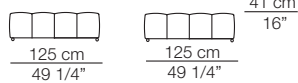

Strips sofa
composition S19

Strips sofa
composition S18

STRIPS

Divani Sofas

Elementi con 1 bracciolo
Units with 1 armrest

Elementi senza braccioli
Units without armrests

Divani P.125 Sofas D.125

Elementi senza braccioli P.125
Units without armrests D.125

Pouf

Cuscini arredo Soft
Soft loose cushions

Sizes, weights and finishes may change without previous notice. All dimensions are expressed in centimeters and inches. File CAD 2D-3D available on www.arflex.com For more information on product visit www.arflex.com, or contact us at : info@arflex.it