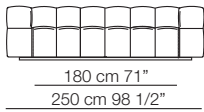

Strips sofa
composition S19

Strips sofa
composition S18

STRIPS

Divani Sofas

Elementi con 1 bracciolo
Units with 1 armrest

Elementi senza braccioli
Units without armrests

Divani P.125 Sofas D.125

Elementi senza braccioli P.125
Units without armrests D.125

Pouf

Cuscini arredo Soft
Soft loose cushions

Sizes, weights and finishes may change without previous notice. All dimensions are expressed in centimeters and inches. File CAD 2D-3D available on www.arflex.com For more information on product visit www.arflex.com, or contact us at : info@arflex.it