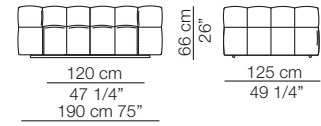

Strips sofa
composition S19

Strips sofa
composition S18

STRIPS

Divani Sofas

Elementi con 1 bracciolo
Units with 1 armrest

Elementi senza braccioli
Units without armrests

Divani P.125 Sofas D.125

Elementi senza braccioli P.125
Units without armrests D.125

Pouf

Cuscini arredo Soft
Soft loose cushions

Sizes, weights and finishes may change without previous notice. All dimensions are expressed in centimeters and inches. File CAD 2D-3D available on www.arflex.com For more information on product visit www.arflex.com, or contact us at : info@arflex.it