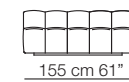

Strips sofa
composition S19

Strips sofa
composition S18

STRIPS

Divani Sofas

Elementi con 1 bracciolo
Units with 1 armrest

Elementi senza braccioli
Units without armrests

Divani P.125 Sofas D.125

Elementi senza braccioli P.125
Units without armrests D.125

Pouf

Cuscini arredo Soft
Soft loose cushions

Sizes, weights and finishes may change without previous notice. All dimensions are expressed in centimeters and inches. File CAD 2D-3D available on www.arflex.com For more information on product visit www.arflex.com, or contact us at : info@arflex.it