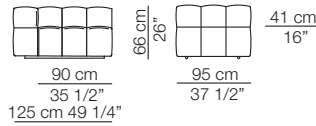

Strips sofa
composition S19

Strips sofa
composition S18

STRIPS

Divani Sofas

Elementi con 1 bracciolo
Units with 1 armrest

Elementi senza braccioli
Units without armrests

Divani P.125 Sofas D.125

Elementi senza braccioli P.125
Units without armrests D.125

Pouf

Cuscini arredo Soft
Soft loose cushions

Sizes, weights and finishes may change without previous notice. All dimensions are expressed in centimeters and inches. File CAD 2D-3D available on www.arflex.com For more information on product visit www.arflex.com, or contact us at : info@arflex.it