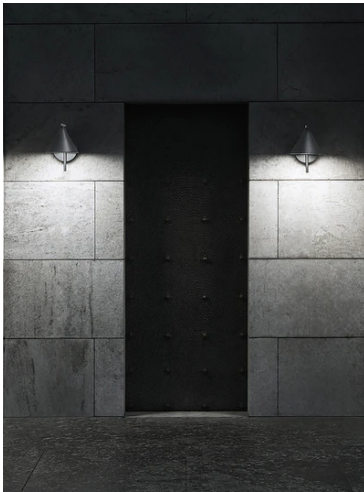

Electrical

Frequency (Hz)	50-60	Emergency	Without
Voltage (V)	220-240	Insulation class	I
Dimmable	Yes		
Driver	Integrated		
Driver type	Dimmable 1-10V		

Physical

Color	Brushed Stainless Steel
Orientation	Fixed
Weight (kg)	2.1
Spot diameter (mm)	208
Length (mm)	336

Note

110V version upon request.