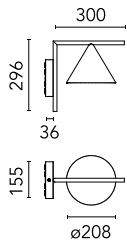

Captain Flint Outdoor W1 Dimmable 1-10V

■ F011W20B018 - Deep Brown

Luminaire for wall-mounting with diffuse light emission and fixed head.

Rose, frame and cone in 316L polished or painted stainless steel or polished brass finishes. Structural parts have been treated with a chemical conversion process for effective resistance against atmospheric conditions. Diffuser in photo-recorded and injection molded UV-resistant opalescent polycarbonate. LED light source included.

Integrated 220-240V 1-10V dimmable electrical power.

Connection is quickly ensured in the rose with the plug & play electrical connection and the IP68 connector included. Clamp bracket included.

110V version upon request

Main specifications

Number of heads	1	Net lumen (lm)	613
Lamp category	LED	Mountings	Ceiling and wall surface
Power (W)	11		
CCT (K)	2700K		
CRI	80		

Optical

Lighting type	Direct
LED type	LED array
Light distribution	Symmetric
Optical type	Diffused light
Beam angle (°)	112
Beam angle C90-270 (°)	112

Beam Angle: 112°		
h(m)	E(lx)	D(m)
1	217	2.95
2	54	5.91
3	24	8.86
4	14	11.81
5	9	14.76

Luminous flux luminaire
613 lm

Electrical

Frequency (Hz)	50-60	Emergency	Without
Voltage (V)	220-240	Insulation class	I
Dimmable	Yes		
Driver	Integrated		
Driver type	Dimmable 1-10V		

Physical

Color	Deep Brown
Orientation	Fixed
Weight (kg)	2.1
Spot diameter (mm)	208
Length (mm)	336

Note

110V version upon request.