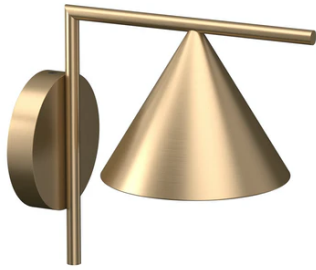

## Captain Flint Outdoor W1 Dimmable 1-10V

■ F011W20B030 - Black

Luminaire for wall-mounting with diffuse light emission and fixed head.

Rose, frame and cone in 316L polished or painted stainless steel or polished brass finishes. Structural parts have been treated with a chemical conversion process for effective resistance against atmospheric conditions. Diffuser in photo-recorded and injection molded UV-resistant opalescent polycarbonate. LED light source included.

## Captain Flint Outdoor W1 Dimmable 1-10V

■ F011W20B037 - Burgundy Red

Luminaire for wall-mounting with diffuse light emission and fixed head.

Rose, frame and cone in 316L polished or painted stainless steel or polished brass finishes. Structural parts have been treated with a chemical conversion process for effective resistance against atmospheric conditions. Diffuser in photo-recorded and injection molded UV-resistant opalescent polycarbonate. LED light source included.

### Physical

<b>Color</b>	Burgundy Red
<b>Orientation</b>	Fixed
<b>Weight (kg)</b>	2.1
<b>Spot diameter (mm)</b>	208
<b>Length (mm)</b>	336

## Captain Flint Outdoor W1 Dimmable 1-10V

■ F011W20B059 - Brass Finish

Luminaire for wall-mounting with diffuse light emission and fixed head.

Rose, frame and cone in 316L polished or painted stainless steel or polished brass finishes. Structural parts have been treated with a chemical conversion process for effective resistance against atmospheric conditions. Diffuser in photo-recorded and injection molded UV-resistant opalescent polycarbonate. LED light source included.