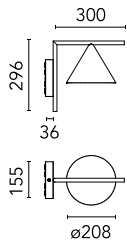

Captain Flint Outdoor W1 Dimmable 1-10V

■ F011W20B005 - Brushed Stainless Steel

Luminaire for wall-mounting with diffuse light emission and fixed head.

Rose, frame and cone in 316L polished or painted stainless steel or polished brass finishes. Structural parts have been treated with a chemical conversion process for effective resistance against atmospheric conditions. Diffuser in photo-recorded and injection molded UV-resistant opalescent polycarbonate. LED light source included.

Integrated 220-240V 1-10V dimmable electrical power.

Connection is quickly ensured in the rose with the plug & play electrical connection and the IP68 connector included. Clamp bracket included.

110V version upon request

Main specifications

Number of heads	1	Net lumen (lm)	613
Lamp category	LED	Mountings	Ceiling and wall surface
Power (W)	11		
CCT (K)	2700K		
CRI	80		

Optical

Lighting type	Direct
LED type	LED array
Light distribution	Symmetric
Optical type	Diffused light
Beam angle (°)	112
Beam angle C90-270 (°)	112

Beam Angle: 112°		
h(m)	E(lx)	D(m)
1	217	2.95
2	54	5.91
3	24	8.86
4	14	11.81
5	9	14.76

Luminous flux luminaire
613 lm

Electrical

Frequency (Hz)	50-60	Emergency	Without
Voltage (V)	220-240	Insulation class	I
Dimmable	Yes		
Driver	Integrated		
Driver type	Dimmable 1-10V		

Physical

Color	Brushed Stainless Steel
Orientation	Fixed
Weight (kg)	2.1
Spot diameter (mm)	208
Length (mm)	336

Note

110V version upon request.