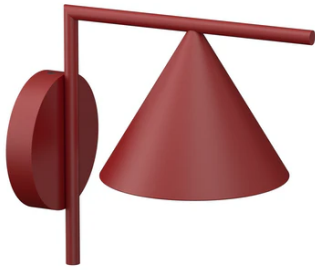

## Captain Flint Outdoor W1 Dimmable 1-10V

■ F011W20B030 - Black

Luminaire for wall-mounting with diffuse light emission and fixed head.

Rose, frame and cone in 316L polished or painted stainless steel or polished brass finishes. Structural parts have been treated with a chemical conversion process for effective resistance against atmospheric conditions. Diffuser in photo-recorded and injection molded UV-resistant opalescent polycarbonate. LED light source included.

## Captain Flint Outdoor W1 Dimmable 1-10V

■ F011W20B037 - Burgundy Red

Luminaire for wall-mounting with diffuse light emission and fixed head.

Rose, frame and cone in 316L polished or painted stainless steel or polished brass finishes. Structural parts have been treated with a chemical conversion process for effective resistance against atmospheric conditions. Diffuser in photo-recorded and injection molded UV-resistant opalescent polycarbonate. LED light source included.