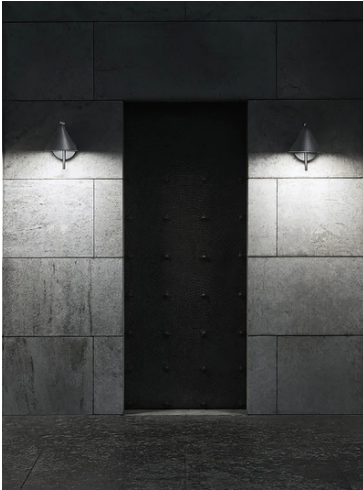

Electrical

Frequency (Hz)	50-60	Emergency	Without
Voltage (V)	220-240	Insulation class	I
Dimmable	Yes		
Driver	Integrated		
Driver type	Dimmable 1-10V		

Physical

Color	Black
Orientation	Fixed
Weight (kg)	2.1
Spot diameter (mm)	208
Length (mm)	336

Note

110V version upon request.