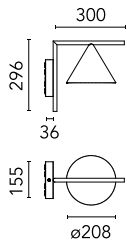

Captain Flint Outdoor W1 Dimmable 1-10V

■ F011W20B059 - Brass Finish

Luminaire for wall-mounting with diffuse light emission and fixed head.

Rose, frame and cone in 316L polished or painted stainless steel or polished brass finishes. Structural parts have been treated with a chemical conversion process for effective resistance against atmospheric conditions. Diffuser in photo-recorded and injection molded UV-resistant opalescent polycarbonate. LED light source included.

Integrated 220-240V 1-10V dimmable electrical power.

Connection is quickly ensured in the rose with the plug & play electrical connection and the IP68 connector included. Clamp bracket included.

110V version upon request

Main specifications

Number of heads	1	Net lumen (lm)	613
Lamp category	LED	Mountings	Ceiling and wall surface
Power (W)	11		
CCT (K)	2700K		
CRI	80		

Optical

Lighting type	Direct
LED type	LED array
Light distribution	Symmetric
Optical type	Diffused light
Beam angle (°)	112
Beam angle C90-270 (°)	112

Beam Angle: 112°		
h(m)	E(lx)	D(m)
1	217	2.95
2	54	5.91
3	24	8.86
4	14	11.81
5	9	14.76

Luminous flux luminaire
613 lm

Electrical

Frequency (Hz)	50-60	Emergency	Without
Voltage (V)	220-240	Insulation class	I
Dimmable	Yes		
Driver	Integrated		
Driver type	Dimmable 1-10V		

Physical

Color	Brass Finish
Orientation	Fixed
Weight (kg)	2.1
Spot diameter (mm)	208
Length (mm)	336

Note

110V version upon request.