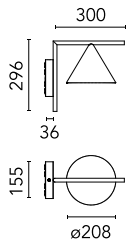

Captain Flint Outdoor W1 Dimmable 1-10V

■ F011W20B030 - Black

Luminaire for wall-mounting with diffuse light emission and fixed head.

Rose, frame and cone in 316L polished or painted stainless steel or polished brass finishes. Structural parts have been treated with a chemical conversion process for effective resistance against atmospheric conditions. Diffuser in photo-recorded and injection molded UV-resistant opalescent polycarbonate. LED light source included.

Integrated 220-240V 1-10V dimmable electrical power.

Connection is quickly ensured in the rose with the plug & play electrical connection and the IP68 connector included. Clamp bracket included.

110V version upon request

Main specifications

Number of heads	1	Net lumen (lm)	613
Lamp category	LED	Mountings	Ceiling and wall surface
Power (W)	11		
CCT (K)	2700K		
CRI	80		

Optical

Lighting type	Direct
LED type	LED array
Light distribution	Symmetric
Optical type	Diffused light
Beam angle (°)	112
Beam angle C90-270 (°)	112

Beam Angle: 112°		
h(m)	E(lx)	D(m)
1	217	2.95
2	54	5.91
3	24	8.86
4	14	11.81
5	9	14.76

Luminous flux luminaire
613 lm

Electrical

Frequency (Hz)	50-60	Emergency	Without
Voltage (V)	220-240	Insulation class	I
Dimmable	Yes		
Driver	Integrated		
Driver type	Dimmable 1-10V		

Physical

Color	Black
Orientation	Fixed
Weight (kg)	2.1
Spot diameter (mm)	208
Length (mm)	336

Note

110V version upon request.