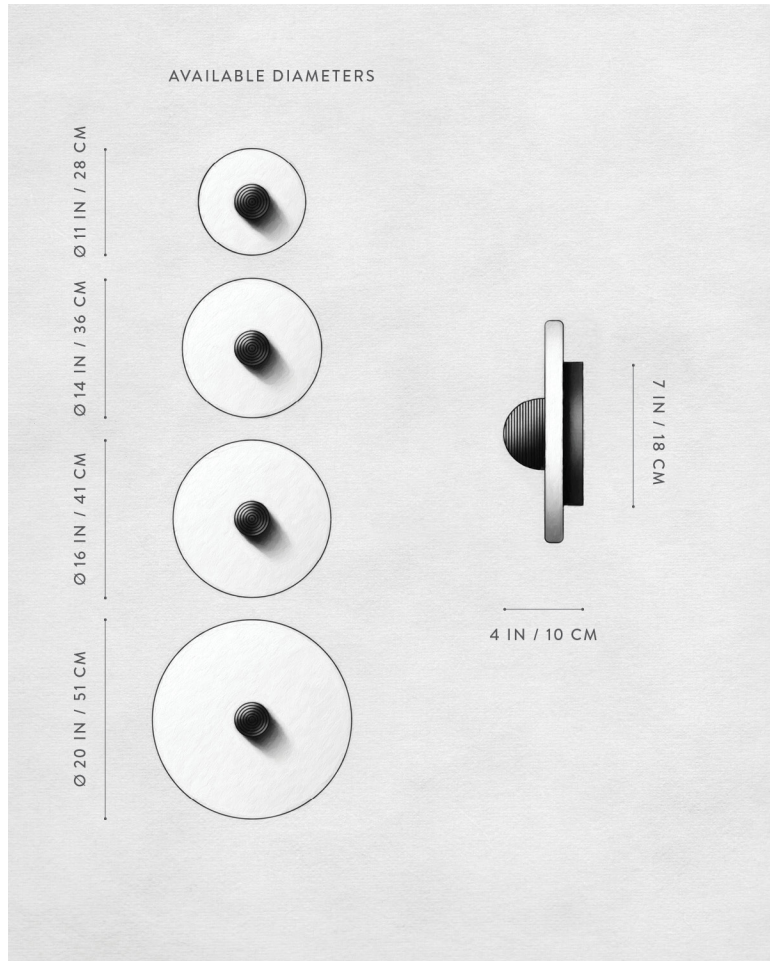

A P P A R A T U S

MEDIAN : SCONCE

DIAMETER Ø 11, 14, 16, 20 / 4 D IN
Ø 28, 36, 41, 51 / 10 D CM

WEIGHT 10 LBS / 5 KG / 11 IN DIAMETER
15 LBS / 7 KG / 14 IN DIAMETER
20 LBS / 9 KG / 16 IN DIAMETER
25 LBS / 11 KG / 20 IN DIAMETER

PRICE FROM \$2800 / 11 IN DIAMETER
FROM \$3200 / 14 IN DIAMETER
FROM \$3600 / 16 IN DIAMETER
FROM \$4000 / 20 IN DIAMETER

INSTALLATION SUITABLE FOR INSTALLATION ON WALLS ONLY

VOLTAGE 120-240
UL / CE

LAMPING 8W DIMMABLE LED
800 LUMENS
2500K