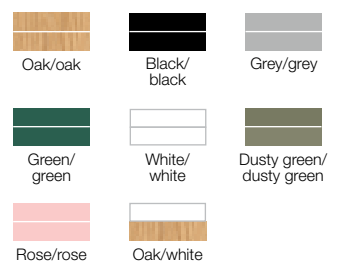

Seat width 42,5 cm / 16.75"
Seat depth 40 cm / 15.75"