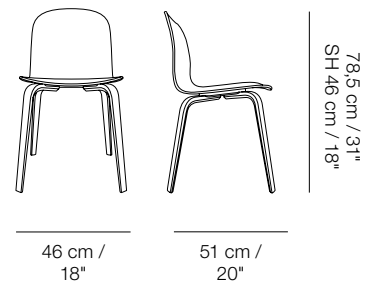

PROCESS	Shell is formpressed from wood veneer, then lacquered. If specified, then padded with fire-resitant foam and fully upholstered with textile. Wood base is formpressed in veneer. Upholstered versions with textiles from Kvadrat or leather from Camo.
DESIGNED BY / YEAR OF DESIGN	Mika Tolvanen / 2012
TYPE	Chair
DESCRIPTION	Chair for private or professional interiors available in a range of colours and as well as textile upholstery. Also available with sled base and tube base.
ENVIRONMENT	Indoor
MATERIAL	Lacquered ash or oak veneer shell, formpressed wood veneer base. Wood is PU lacquered.
SPARE PARTS	Comes with standard glides.
CLEANING INSTRUCTIONS	Use moist cloth first, then wipe off excess liquid with dry cloth. For upholstery versions, please find specific cleaning instructions for your chosen textile at kvadrat.dk or for leather at ca-mo.com
TESTS & CERTIFICATION	Danish Technological Institute - EN 16139 L2. Tested to withstand level 2: Extreme use. Tested to withstand use in areas where the furniture is occasionally or repeatedly subject to extremely high loads. i.e. Nightclubs, railway stations, transport terminals.
ABOUT THE DESIGNER	Mika Tolvanen is part of the Finnish Rehti Design group. After graduating from the Royal College of Art with a Master in design in 2001, Mika established his own design office in Helsinki. Since then he has worked with some of the world's top designers and manufacturers.

Seat width 42,5 cm / 16.75"
Seat depth 40 cm / 15.75"

Upholstered seat