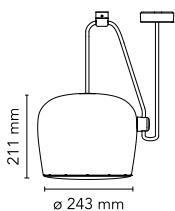

## Aim

by Ronan & Erwan Bouroullec , 2013

Suspended light fitting. Body in varnished aluminium sheet, shade in photo-etched optical polycarbonate. Internal reflector in photo-etched ABS. Orientable body. Powered directly from mains. The LED can be dimmed with a «Triac for Led» dimmer approved by Flos. Flos does not respond in case of wrong electrical connection system installations. The cable has a useful length of 9 meters and thus the lamp can be suspended 3 meters from the ceiling. Multiple rose with capacity to connect up to 5 Aims also available.

Cord Length	9000/3000 mm
Materials	ABS, Aluminum, Polycarbonate

Colors	<ul style="list-style-type: none"> <li>● F0090009 - White</li> <li>● F0090030 - Black</li> <li>● F0090026 - Anodized brown</li> </ul>
--------	---