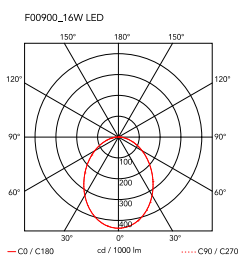

## Aim

by Ronan & Erwan Bouroullec , 2013

Suspended light fitting. Body in varnished aluminium sheet, shade in photo-etched optical polycarbonate. Internal reflector in photo-etched ABS. Orientable body. Powered directly from mains. The LED can be dimmed with a «Triac for Led» dimmer approved by Flos. Flos does not respond in case of wrong electrical connection system installations. The cable has a useful length of 9 meters and thus the lamp can be suspended 3 meters from the ceiling. Multiple rose with capacity to connect up to 5 Aims also available.