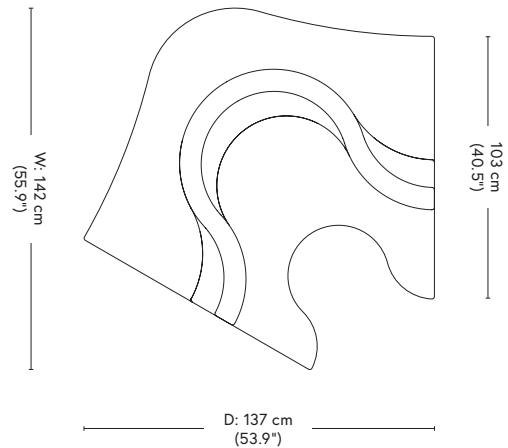

Product dimensions

H: 80 cm (31.5")

Seat height: 40 cm (15.7")

Left/Right unit: L: 114,5 cm (45.1") × W: 115,5 cm (45.5")

Middle unit: L: 137 cm (54") × W: 142 cm (56")

Extension unit: L: 130 cm (51.2") × W: 113 cm (44.5")

Certifications

Contract standard

Box dimensions

Left/Right unit: 124 × 124 × 100 cm (48.8 × 48.8 × 39.3")

Middle unit: 149 × 152 × 100 cm (58.7 × 59.9 × 39.3")

Extension unit: 149 × 152 × 100 cm (58.7 × 59.8 × 39.3")

Stackable wooden crates.

Weight

Left/Right unit: 40 kg (74 kg)

Middle unit: 51 kg (85 kg)

Extension unit: 47 kg (81 kg)

Colours:

White, Opal White, Grey, Black, Lime, Grass Green, Sky Blue, Dark Blue, Yellow, Orange, Red
Custom RAL colours available upon request.

Left/Right Unit

Middle Unit

Extension Unit

CLOVERLEAF SOFA

FURNITURE

2 UNITS
Seat capacity min. 3

2 UNITS + 1 EXT.
Seat capacity min. 5

3 UNITS
Seat capacity min. 5