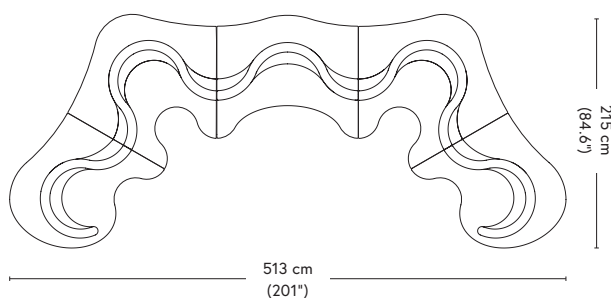

4 UNITS + 1 EXT.
Seat capacity min. 9