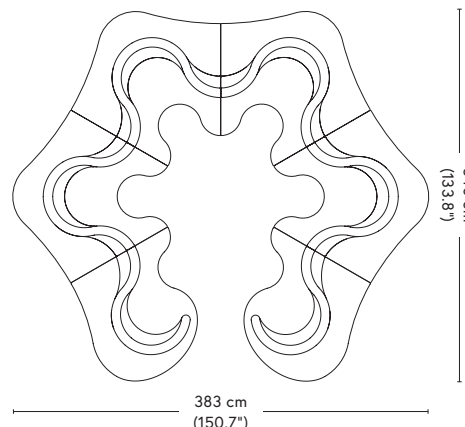

6 UNITS
Seat capacity min. 11