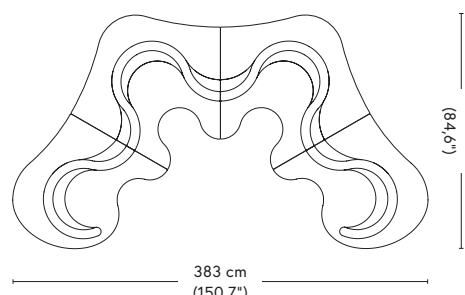

Product dimensions

H: 80 cm (31.5")

Seat height: 40 cm (15.7")

Left/Right unit: L: 114,5 cm (45.1") × W: 115,5 cm (45.5")

Middle unit: L: 137 cm (54") × W: 142 cm (56")

Extension unit: L: 130 cm (51.2") × W: 113 cm (44.5")

Certifications

Contract standard

Box dimensions

Left/Right unit: 124 × 124 × 100 cm (48.8 × 48.8 × 39.3")

Middle unit: 149 × 152 × 100 cm (58.7 × 59.9 × 39.3")

Extension unit: 149 × 152 × 100 cm (58.7 × 59.8 × 39.3")

Stackable wooden crates.

Weight

Left/Right unit: 40 kg (74 kg)

Middle unit: 51 kg (85 kg)

Extension unit: 47 kg (81 kg)

Colours:

White, Opal White, Grey, Black, Lime, Grass Green, Sky Blue, Dark Blue, Yellow, Orange, Red
Custom RAL colours available upon request.

Left/Right Unit

Middle Unit

Extension Unit

CLOVERLEAF SOFA

FURNITURE

2 UNITS
Seat capacity min. 3

2 UNITS + 1 EXT.
Seat capacity min. 5

3 UNITS
Seat capacity min. 5