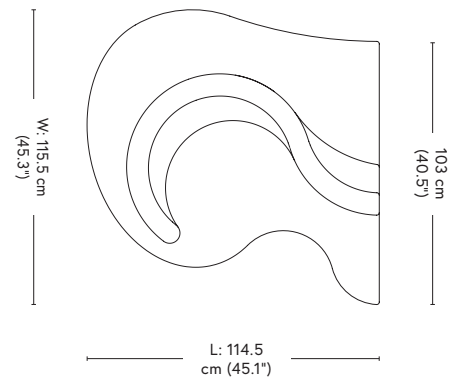

Product dimensions

H: 80 cm (31.5")

Seat height: 40 cm (15.7")

Left/Right unit: L: 114,5 cm (45.1") × W: 115,5 cm (45.5")

Middle unit: L: 137 cm (54") × W: 142 cm (56")

Extension unit: L: 130 cm (51.2") × W: 113 cm (44.5")

Certifications

Contract standard

Box dimensions

Left/Right unit: 124 × 124 × 100 cm (48.8 × 48.8 × 39.3")

Middle unit: 149 × 152 × 100 cm (58.7 × 59.9 × 39.3")

Extension unit: 149 × 152 × 100 cm (58.7 × 59.8 × 39.3")

Stackable wooden crates.

Weight

Left/Right unit: 40 kg (74 kg)

Middle unit: 51 kg (85 kg)

Extension unit: 47 kg (81 kg)

Colours:

White, Opal White, Grey, Black, Lime, Grass Green, Sky Blue, Dark Blue, Yellow, Orange, Red
Custom RAL colours available upon request.

Left/Right Unit

Middle Unit

Extension Unit

CLOVERLEAF SOFA

FURNITURE

2 UNITS
Seat capacity min. 3

2 UNITS + 1 EXT.
Seat capacity min. 5

3 UNITS
Seat capacity min. 5