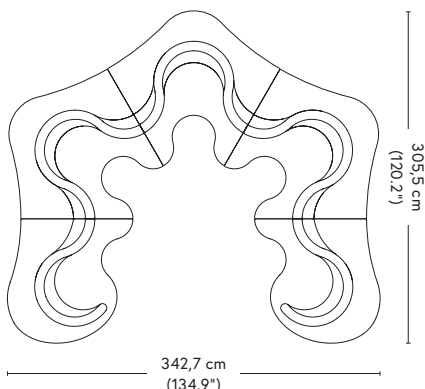

5 UNITS
Seat capacity min. 9