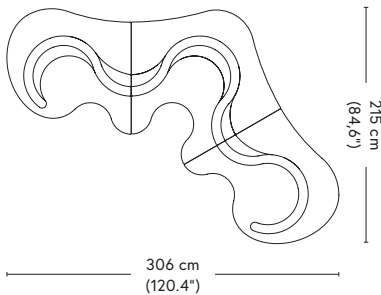

Product dimensions

H: 80 cm (31.5")

Seat height: 40 cm (15.7")

Left/Right unit: L: 114,5 cm (45.1") × W: 115,5 cm (45.5")

Middle unit: L: 137 cm (54") × W: 142 cm (56")

Extension unit: L: 130 cm (51.2") × W: 113 cm (44.5")

Certifications

Contract standard

Box dimensions

Left/Right unit: 124 × 124 × 100 cm (48.8 × 48.8 × 39.3")

Middle unit: 149 × 152 × 100 cm (58.7 × 59.9 × 39.3")

Extension unit: 149 × 152 × 100 cm (58.7 × 59.8 × 39.3")

Stackable wooden crates.

Weight

Left/Right unit: 40 kg (74 kg)

Middle unit: 51 kg (85 kg)

Extension unit: 47 kg (81 kg)

Colours:

White, Opal White, Grey, Black, Lime, Grass Green, Sky Blue, Dark Blue, Yellow, Orange, Red
Custom RAL colours available upon request.

Left/Right Unit

Middle Unit

Extension Unit

CLOVERLEAF SOFA

FURNITURE

2 UNITS
Seat capacity min. 3

2 UNITS + 1 EXT.
Seat capacity min. 5

3 UNITS
Seat capacity min. 5