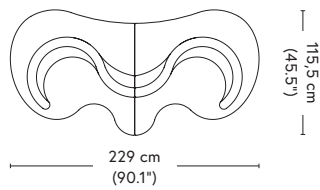

Product dimensions

H: 80 cm (31.5")

Seat height: 40 cm (15.7")

Left/Right unit: L: 114,5 cm (45.1") × W: 115,5 cm (45.5")

Middle unit: L: 137 cm (54") × W: 142 cm (56")

Extension unit: L: 130 cm (51.2") × W: 113 cm (44.5")

Certifications

Contract standard

Box dimensions

Left/Right unit: 124 × 124 × 100 cm (48.8 × 48.8 × 39.3")

Middle unit: 149 × 152 × 100 cm (58.7 × 59.9 × 39.3")

Extension unit: 149 × 152 × 100 cm (58.7 × 59.8 × 39.3")

Stackable wooden crates.

Weight

Left/Right unit: 40 kg (74 kg)

Middle unit: 51 kg (85 kg)

Extension unit: 47 kg (81 kg)

Colours:

White, Opal White, Grey, Black, Lime, Grass Green, Sky Blue, Dark Blue, Yellow, Orange, Red
Custom RAL colours available upon request.

Left/Right Unit

Middle Unit

Extension Unit

CLOVERLEAF SOFA

FURNITURE

2 UNITS
Seat capacity min. 3

2 UNITS + 1 EXT.
Seat capacity min. 5

3 UNITS
Seat capacity min. 5