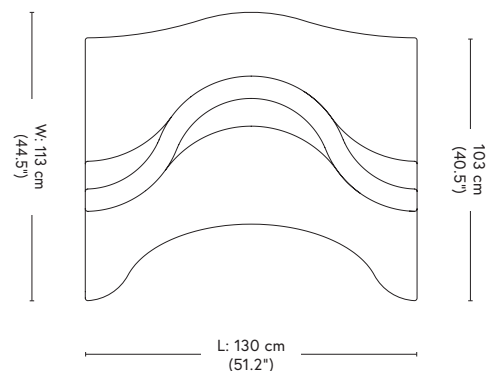

Product dimensions

H: 80 cm (31.5")

Seat height: 40 cm (15.7")

Left/Right unit: L: 114,5 cm (45.1") × W: 115,5 cm (45.5")

Middle unit: L: 137 cm (54") × W: 142 cm (56")

Extension unit: L: 130 cm (51.2") × W: 113 cm (44.5")

Certifications

Contract standard

Box dimensions

Left/Right unit: 124 × 124 × 100 cm (48.8 × 48.8 × 39.3")

Middle unit: 149 × 152 × 100 cm (58.7 × 59.9 × 39.3")

Extension unit: 149 × 152 × 100 cm (58.7 × 59.8 × 39.3")

Stackable wooden crates.

Weight

Left/Right unit: 40 kg (74 kg)

Middle unit: 51 kg (85 kg)

Extension unit: 47 kg (81 kg)

Colours:

White, Opal White, Grey, Black, Lime, Grass Green, Sky Blue, Dark Blue, Yellow, Orange, Red
Custom RAL colours available upon request.

Left/Right Unit

Middle Unit

Extension Unit

CLOVERLEAF SOFA

FURNITURE

2 UNITS
Seat capacity min. 3

2 UNITS + 1 EXT.
Seat capacity min. 5

3 UNITS
Seat capacity min. 5