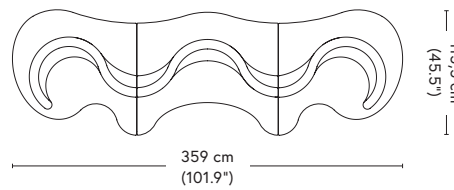

Product dimensions

H: 80 cm (31.5")

Seat height: 40 cm (15.7")

Left/Right unit: L: 114,5 cm (45.1") × W: 115,5 cm (45.5")

Middle unit: L: 137 cm (54") × W: 142 cm (56")

Extension unit: L: 130 cm (51.2") × W: 113 cm (44.5")

Certifications

Contract standard

Box dimensions

Left/Right unit: 124 × 124 × 100 cm (48.8 × 48.8 × 39.3")

Middle unit: 149 × 152 × 100 cm (58.7 × 59.9 × 39.3")

Extension unit: 149 × 152 × 100 cm (58.7 × 59.8 × 39.3")

Stackable wooden crates.

Weight

Left/Right unit: 40 kg (74 kg)

Middle unit: 51 kg (85 kg)

Extension unit: 47 kg (81 kg)

Colours:

White, Opal White, Grey, Black, Lime, Grass Green, Sky Blue, Dark Blue, Yellow, Orange, Red
Custom RAL colours available upon request.

Left/Right Unit

Middle Unit

Extension Unit

CLOVERLEAF SOFA

FURNITURE

2 UNITS
Seat capacity min. 3

2 UNITS + 1 EXT.
Seat capacity min. 5

3 UNITS
Seat capacity min. 5