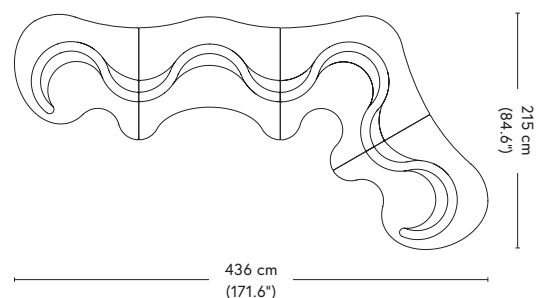

Product dimensions

H: 80 cm (31.5")

Seat height: 40 cm (15.7")

Left/Right unit: L: 114,5 cm (45.1") × W: 115,5 cm (45.5")

Middle unit: L: 137 cm (54") × W: 142 cm (56")

Extension unit: L: 130 cm (51.2") × W: 113 cm (44.5")

Certifications

Contract standard

Box dimensions

Left/Right unit: 124 × 124 × 100 cm (48.8 × 48.8 × 39.3")

Middle unit: 149 × 152 × 100 cm (58.7 × 59.9 × 39.3")

Extension unit: 149 × 152 × 100 cm (58.7 × 59.8 × 39.3")

Left/Right Unit

Middle Unit

Extension Unit

CLOVERLEAF SOFA

FURNITURE

2 UNITS
Seat capacity min. 3

2 UNITS + 1 EXT.
Seat capacity min. 5

3 UNITS
Seat capacity min. 5

4 UNITS
Seat capacity min. 7

5 UNITS
Seat capacity min. 9

6 UNITS
Seat capacity min. 11

4 UNITS + 1 EXT.
Seat capacity min. 9

3 UNITS + 1 EXT.
Seat capacity min. 7