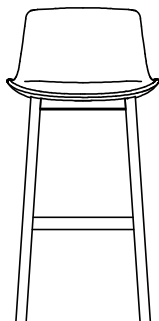

DESCRIPTION

Typology	Stools
Structure	Solid wood
Seat	Moulded flexible polyurethane
Pre-cover	Polyester fibre
Final cover	Not removable cover in fabric or leather
Footrest	Wood with insert in stainless steel
Stitchings options	Normal double stitching or drawstring stitching

DIMENSIONS

850
33 1/2"

650
25 1/2"

485
19"

470
18 1/2"

950
37 1/2"

750
29 1/2"

485
19"