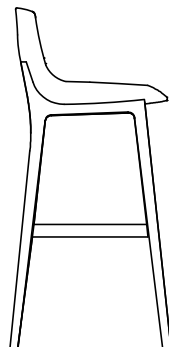

DESCRIPTION

Typology	Stools
Structure	Solid wood
Seat	Moulded flexible polyurethane
Pre-cover	Polyester fibre
Final cover	Not removable cover in fabric or leather
Footrest	Wood with insert in stainless steel
Stitchings options	Normal double stitching or drawstring stitching

DIMENSIONS

850
33 1/2"

650
25 1/2"

485
19"

470
18 1/2"

950
37 1/2"

750
29 1/2"

485
19"

500
19 3/4"