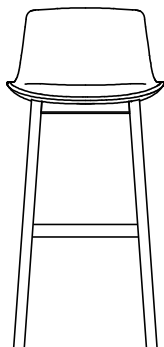

DESCRIPTION

Typology	Stools
Structure	Solid wood
Seat	Moulded flexible polyurethane
Pre-cover	Polyester fibre
Final cover	Not removable cover in fabric or leather
Footrest	Wood with insert in stainless steel
Stitchings options	Normal double stitching or drawstring stitching

DIMENSIONS

850
33 1/2"

650
25 1/2"

485
19"

470
18 1/2"

950
37 1/2"

750
29 1/2"

485
19"

500
19 3/4"