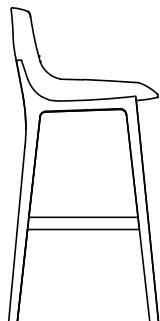

DESCRIPTION

Typology	Stools
Structure	Solid wood
Seat	Moulded flexible polyurethane
Pre-cover	Polyester fibre
Final cover	Not removable cover in fabric or leather
Footrest	Wood with insert in stainless steel
Stitchings options	Normal double stitching or drawstring stitching

DIMENSIONS

850
33 1/2"

650
25 1/2"

485
19"

470
18 1/2"

950
37 1/2"

750
29 1/2"

485
19"