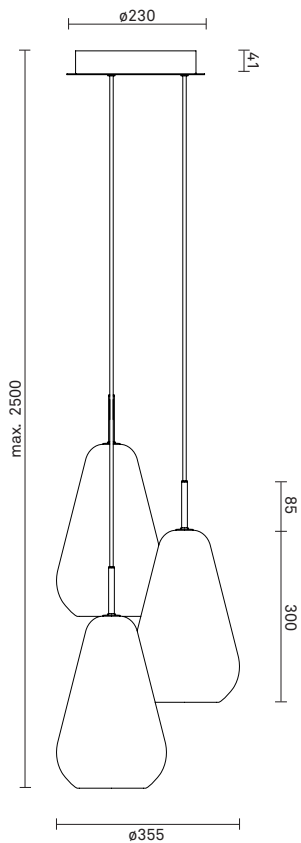

NUURA

ANOLI 3 - Opal

Design: Sofie Refer, 2018. EU-model.

Anoli 3 - Small in mouth blown Gold glass and Nordic Gold finish. Incl. Ceiling plate.

Anoli Collection captures the tranquility of falling water droplets. The elegant droplets and golden warmth are the essence of the sophisticated pendant collection Anoli.

The elegant yet simple drop shape is emphasized by the finest mouth blown glass and light gold metal.

The collection ranges from sleek pendants to elegant chandeliers and can be customised for larger projects and private homes.

Anoli 3 is suitable over dining tables, side tables and corner spaces.

Anoli collection:

The Anoli collection include the following products:

- Anoli 1 - Small
- Anoli 1 - Small / Opal
- Anoli 1 - Medium
- Anoli 1 - Medium / Opal
- Anoli 3
- Anoli 3 / Opal
- Anoli 6
- Anoli 13