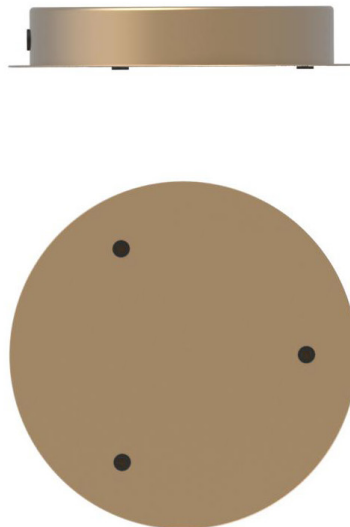

TECHNICAL INFO

Product no.: 01030122

Type: Suspension - Indoor

Colour:

Glass: Gold
Metal: Nordic Gold
Cable: Black

Materials:

Powder coated metal
Mouth-blown glass
Fabric covered cable

Dimensions:

∅355mm x max. 2500mm
Ceiling plate: ∅230mm x 41mm
Fabric cable - Length: 2500mm

Product weight:

Product incl. ceiling plate: 4006 g
Ceiling plate: 1036 g

Packaging:

Pendant: L: 254mm x W: 254mm x H: 481mm
Ceiling plate: L: 270mm x W: 270mm x H: 110mm
Weight: 2960 g
Total weight incl. product: 6966 g
Number of parcels: 4
Material: Brown cardboard.

Packaging - weight - material:

Cardboard outside: 2018 g
Cardboard inside: 867 g
Bubble wrap: 75 g
Plastic bag: 0 g

Cleaning:

Use a soft dry cloth to clean the product.
Do not use household cleaners.

Certifications and labels:

CE - CE-certified
IP20 - IP20
□ - Class II

Light source:

Socket: E14
Max wattage: 3 x 25W (Bulb not included)
Voltage (V): 220-240V

Recommended light source:

Tube light T25, 3.5W LED, 2700 Kelvin, 210lm

Energy efficiency class:

A+ (with recommended bulb)

Dimmability:

Can be fitted with an aligned dimmer.

DALI compatible

Included ceiling plate: