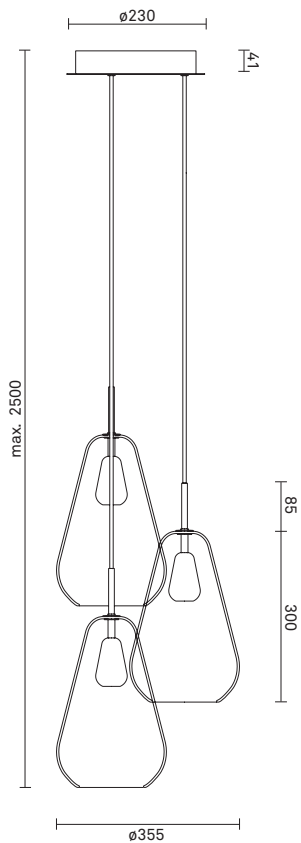

NUURA

ANOLI 3

Design: Sofie Refer, 2018. EU-model.

Anoli 3 - Small in mouth blown Gold glass and Nordic Gold finish. Incl. Ceiling plate.

Anoli Collection captures the tranquility of falling water droplets. The elegant droplets and golden warmth are the essence of the sophisticated pendant collection Anoli.

TECHNICAL INFO

Product no.: 01030122

Type: Suspension - Indoor

Colour:

Glass: Gold
Metal: Nordic Gold
Cable: Black

Materials:

Powder coated metal
Mouth-blown glass
Fabric covered cable

Dimensions:

∅355mm x max. 2500mm
Ceiling plate: ∅230mm x 41mm
Fabric cable - Length: 2500mm

Product weight:

Product incl. ceiling plate: 4006 g
Ceiling plate: 1036 g

Packaging:

Pendant: L: 254mm x W: 254mm x H: 481mm
Ceiling plate: L: 270mm x W: 270mm x H: 110mm
Weight: 2960 g
Total weight incl. product: 6966 g
Number of parcels: 4
Material: Brown cardboard.