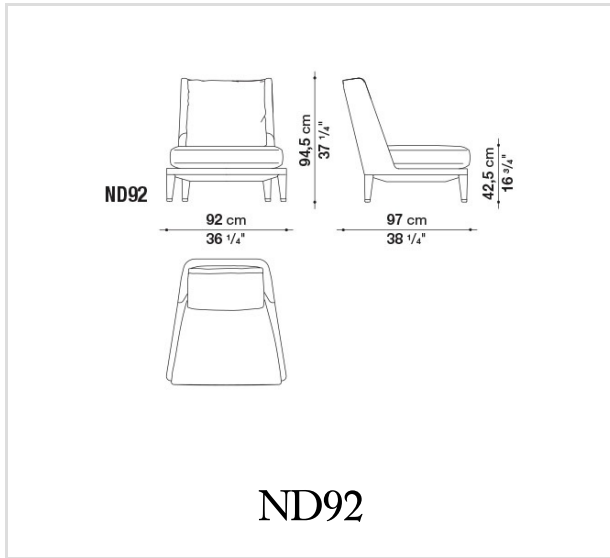


Nidus

ARMCHAIRS

Antonio Citterio

Description

The Nidus collection of upholstered furniture was inspired by the precise need to create a series of formal proposals with a relaxed feel, for moments of socialising and conversation in a harmonious, relaxed setting. Antonio Citterio has achieved this objective by paying great attention to structural details like the embracing shape of the curved sofas, available in two sizes. Together with the absence of arms and the high back, this solution makes it possible to bring people together in a fresh, relaxed and unusual way. This extrovert approach is also embodied by the armchairs, offered in three versions, only one of which with arms, intended as items to be arranged freely. All the Nidus pieces can be complemented by a comfy removable headrest, and have feet upholstered in the same fabric or leather as the seats, with the addition of a small metal detail at the base that is decorative and also guarantees protection against impacts.

Technical information

Technical drawings

B&B Italia reserves the right to make technological and aesthetic improvements to its models, including changes to the sizes and materials, without notice. The technical drawings do not define the details of the product. The measurements shown are indicative and may undergo changes. In particular, the dimensions relevant to the padded parts are subject to usage tolerances over time caused by the normal adjustment of the padding. For the specific information, please contact the dealer closest to you.