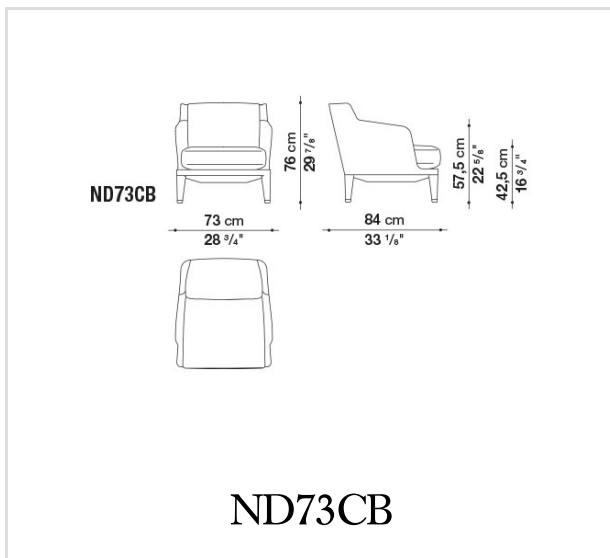


Nidus

ARMCHAIRS

Antonio Citterio

Description

The Nidus collection of upholstered furniture was inspired by the precise need to create a series of formal proposals with a relaxed feel, for moments of socialising and conversation in a harmonious, relaxed setting. Antonio Citterio has achieved this objective by paying great attention to structural details like the embracing shape of the curved sofas, available in two sizes. Together with the absence of arms and the high back, this solution makes it possible to bring people together in a fresh, relaxed and unusual way. This extrovert approach is also embodied by the armchairs, offered in three versions, only one of which with arms, intended as items to be arranged freely. All the Nidus pieces can be complemented by a comfy removable headrest, and have feet upholstered in the same fabric or leather as the seats, with the addition of a small metal detail at the base that is decorative and also guarantees protection against impacts.

Technical information

Technical drawings

B&B Italia reserves the right to make technological and aesthetic improvements to its models, including changes to the sizes and materials, without notice. The technical drawings do not define the details of the product. The measurements shown are indicative and may undergo changes. In particular, the dimensions relevant to the padded parts are subject to usage tolerances over time caused by the normal adjustment of the padding. For the specific information, please contact the dealer closest to you.