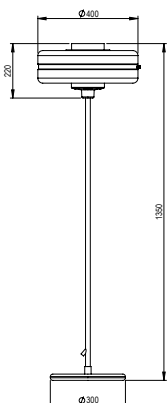

BERT | FRANK

MASINA

MASINA FLOOR LAMP

Gleaming machined brass detailing and a large opal glass shade to cast a warm and glowing light. Brass upstand with matte-lacquered brass base.

PRODUCT CODE

MSN0040- Masina Floor Lamp

WEIGHT

16kg net, 20kg gross

CORD

200cm fabric cord provided
Inline foot switch on cord
5amp plug available

DESIGN NOTES

The perfect addition to any reading corner. You'll find yourself wanting to read a lot more.