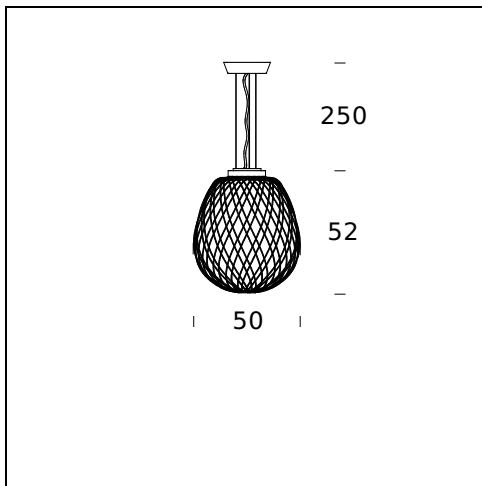

PINECONE

Paola Navone, 2016

Pinecone is a pendant and table lamp mounting a blown glass diffuser, available in the glossy transparent or milky white acid-etched version. The diffuser is manufactured using the ancient caged blown glass technique: the glass maker blows the molten glass blob into a metal cage, which only partly contains the blob's natural expansion. In this way, the glass surface is partly trapped by and partly escapes the cage, generating an impression of tension as the object struggles to free itself from its harness; the cage is further enriched by the galvanic treatment that makes it look polished and brilliant. The transparent version, in particular, reveals a two-fold structure that multiplies the scenic effect, while the metal cage pattern projects kaleidoscopic shade effects on the surrounding surfaces. On the contrary, in the white version the glass delicately envelops the cage surface and enhances its geometric pattern, generating an elegant and visually pleasing diffuse light. Illuminated by a light source that can be chosen by the user, the lighting fixture makes a highly appealing and striking impact either switched on or off.

RELATED PRODUCTS

PINECONE

Table Lamp

TECHNICAL SHEET

Pendant lamp. Diffuser in transparent or milky acid-etched blown glass. Nickel-plated metal cage. Transparent power cord. Steel suspension cable. White ceiling rose.

MODEL NAME: Pinecone

CODE: 4363..

DIMENSIONS: Ø 30x36 cm + 250

MATERIALS: Glass, metal

COLORS

- ☉ Chrome/Transparent
- ☉ Chrome/White
- ☉ Gold/Transparent
- ☉ Gold/White

BULB: 1x max 116W 230V E27 (HA, FL, LED)

DIMMER: Dimmable with light dimmer, not supplied

CERTIFICATIONS AND SYMBOLS:

MODEL NAME: Pinecone

CODE: 4339..

DIMENSIONS: Ø 50x52 cm + 250

MATERIALS: Glass, metal

COLORS

- Chrome/Transparent
- Chrome/White
- Gold/Transparent
- Gold/White