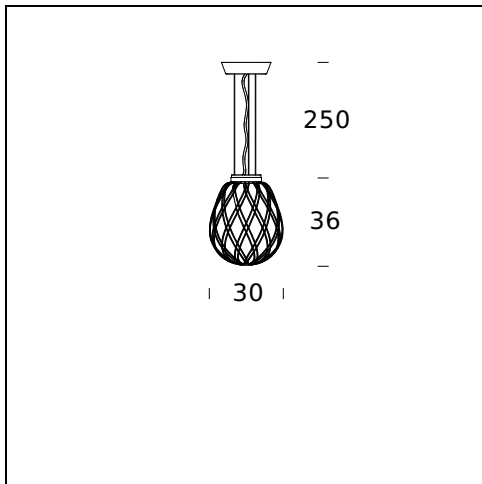

PINECONE

Paola Navone, 2016

Pinecone is a pendant and table lamp mounting a blown glass diffuser, available in the glossy transparent or milky white acid-etched version. The diffuser is manufactured using the ancient caged blown glass technique: the glass maker blows the molten glass blob into a metal cage, which only partly contains the blob's natural expansion. In this way, the glass surface is partly trapped by and partly escapes the cage, generating an impression of tension as the object struggles to free itself from its harness; the cage is further enriched by the galvanic treatment that makes it look polished and brilliant. The transparent version, in particular, reveals a two-fold structure that multiplies the scenic effect, while the metal cage pattern projects kaleidoscopic shade effects on the surrounding surfaces. On the contrary, in the white version the glass delicately envelops the cage surface and enhances its geometric pattern, generating an elegant and visually pleasing diffuse light. Illuminated by a light source that can be chosen by the user, the lighting fixture makes a highly appealing and striking impact either switched on or off.

RELATED PRODUCTS

PINECONE

Table Lamp

TECHNICAL SHEET

Pendant lamp. Diffuser in transparent or milky acid-etched blown glass. Nickel-plated metal cage. Transparent power cord. Steel suspension cable. White ceiling rose.

MODEL NAME: Pinecone

CODE: 4363..

DIMENSIONS: Ø 30x36 cm + 250

MATERIALS: Glass, metal

COLORS

- ☉ Chrome/Transparent
- ☉ Chrome/White
- ☉ Gold/Transparent
- ☉ Gold/White

BULB: 1x max 116W 230V E27 (HA, FL, LED)

DIMMER: Dimmable with light dimmer, not supplied

CERTIFICATIONS AND SYMBOLS:

MODEL NAME: Pinecone

CODE: 4339..

DIMENSIONS: Ø 50x52 cm + 250

MATERIALS: Glass, metal

COLORS

- Chrome/Transparent
- Chrome/White
- Gold/Transparent
- Gold/White