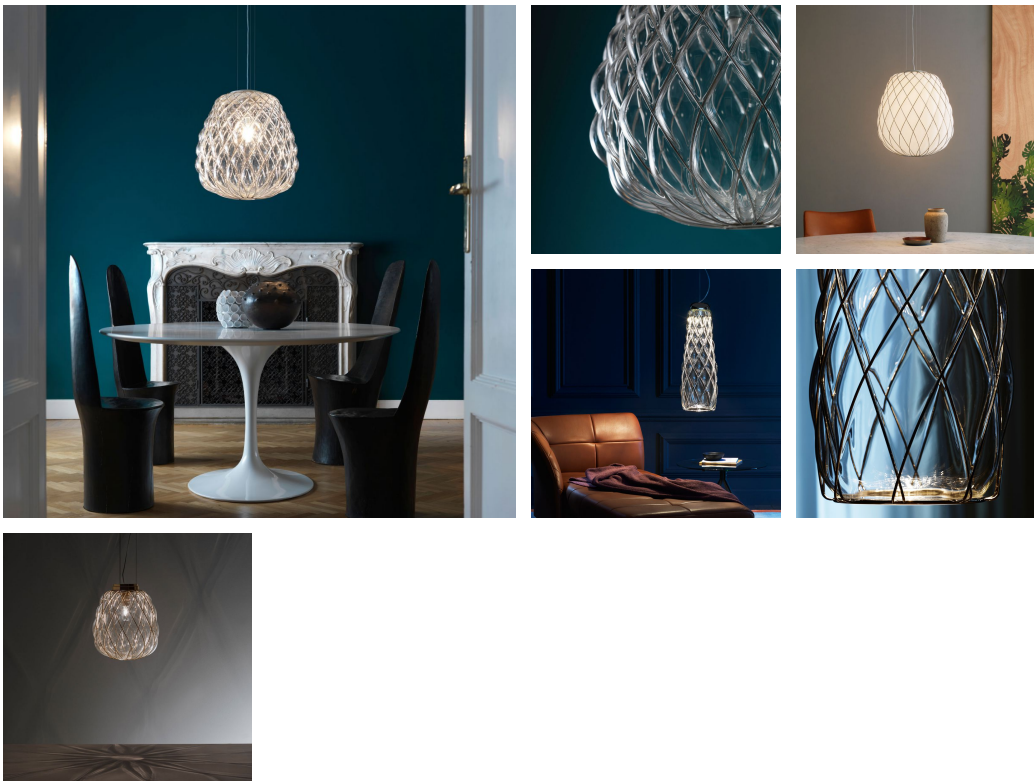

PINECONE

Paola Navone, 2016

Pinecone is a pendant and table lamp mounting a blown glass diffuser, available in the glossy transparent or milky white acid-etched version. The diffuser is manufactured using the ancient caged blown glass technique: the glass maker blows the molten glass blob into a metal cage, which only partly contains the blob's natural expansion. In this way, the glass surface is partly trapped by and partly escapes the cage, generating an impression of tension as the object struggles to free itself from its harness; the cage is further enriched by the galvanic treatment that makes it look polished and brilliant. The transparent version, in particular, reveals a two-fold structure that multiplies the scenic effect, while the metal cage pattern projects kaleidoscopic shade effects on the surrounding surfaces. On the contrary, in the white version the glass delicately envelops the cage surface and enhances its geometric pattern, generating an elegant and visually pleasing diffuse light. Illuminated by a light source that can be chosen by the user, the lighting fixture makes a highly appealing and striking impact either switched on or off.

RELATED PRODUCTS

PINECONE

Table Lamp

TECHNICAL SHEET

Pendant lamp. Diffuser in transparent or milky acid-etched blown glass. Nickel-plated metal cage. Transparent power cord. Steel suspension cable. White ceiling rose.

MODEL NAME: Pinecone

CODE: 4363..

DIMENSIONS: Ø 30x36 cm + 250

MATERIALS: Glass, metal

COLORS

- ☉ Chrome/Transparent
- ☉ Chrome/White
- ☉ Gold/Transparent
- ☉ Gold/White

BULB: 1x max 116W 230V E27 (HA, FL, LED)