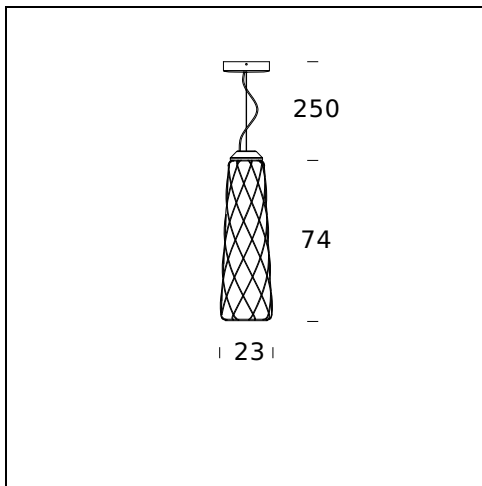

PINECONE

Paola Navone, 2016

Pinecone is a pendant and table lamp mounting a blown glass diffuser, available in the glossy transparent or milky white acid-etched version. The diffuser is manufactured using the ancient caged blown glass technique: the glass maker blows the molten glass blob into a metal cage, which only partly contains the blob's natural expansion. In this way, the glass surface is partly trapped by and partly escapes the cage, generating an impression of tension as the object struggles to free itself from its harness; the cage is further enriched by the galvanic treatment that makes it look polished and brilliant. The transparent version, in particular, reveals a two-fold structure that multiplies the scenic effect, while the metal cage pattern projects kaleidoscopic shade effects on the surrounding surfaces. On the contrary, in the white version the glass delicately envelops the cage surface and enhances its geometric pattern, generating an elegant and visually pleasing diffuse light. Illuminated by a light source that can be chosen by the user, the lighting fixture makes a highly appealing and striking impact either switched on or off.

MODEL NAME: Pinecone

CODE: 4363..

DIMENSIONS: Ø 30x36 cm + 250

MATERIALS: Glass, metal

COLORS

- ☉ Chrome/Transparent
- ☉ Chrome/White
- ☉ Gold/Transparent
- ☉ Gold/White

BULB: 1x max 116W 230V E27 (HA, FL, LED)

DIMMER: Dimmable with light dimmer, not supplied

CERTIFICATIONS AND SYMBOLS:

MODEL NAME: Pinecone

CODE: 4339..

DIMENSIONS: Ø 50x52 cm + 250

MATERIALS: Glass, metal

COLORS

- Chrome/Transparent
- Chrome/White
- Gold/Transparent
- Gold/White

BULB: 1x max 150W 230V E27 (HA, FL, LED)

POWER CORD: Transparent - Length 250 cm

DIMMER: Dimmable with light dimmer, not supplied

CERTIFICATIONS AND SYMBOLS:

CE IP20

MODEL NAME: Pinecone

CODE: 4375

DIMENSIONS: Ø 23x74 cm + 250