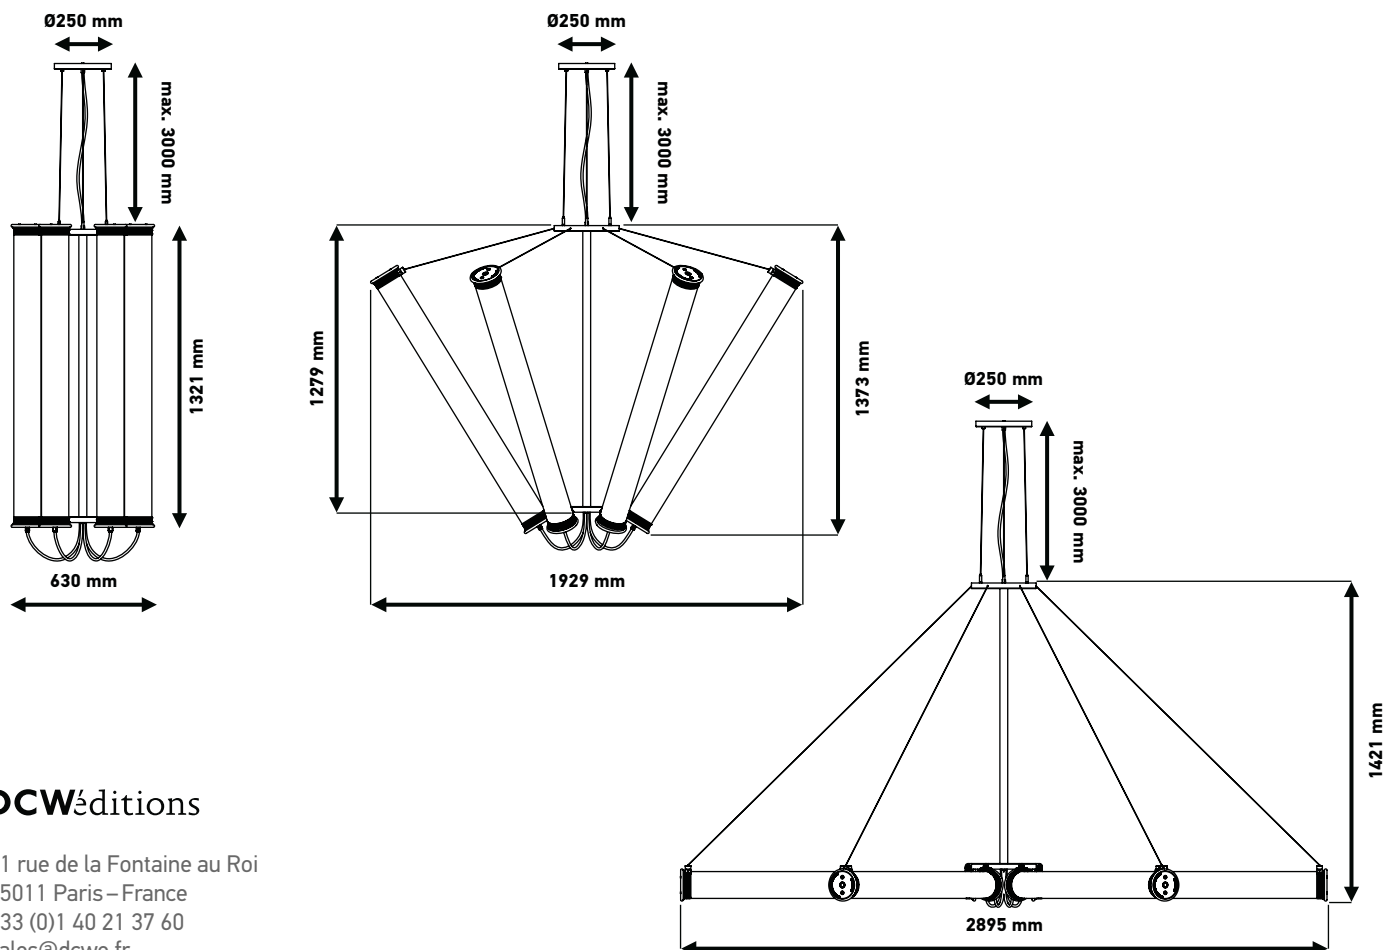

IN THE TUBE 120-1300

DCWéditions

71 rue de la Fontaine au Roi
75011 Paris - France
+33 (0)1 40 21 37 60
sales@dcwe.fr