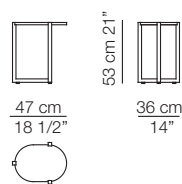

Sigmund small table
Hall armchair

Sigmund writing desk
Elettra chair

SIGMUND

Tavolino 47 x 36
Small table 47 x 36

structure

gross weight

top

gross weight

Tavolino 120 x 49
Small table 120 x 49

structure

gross weight

top

gross weight

Scrivania
Writing desk

structure

gross weight

top

gross weight

I colori sono da considerarsi puramente indicativi / Colors are to be considered as purely indicative 2020 - Rev. 0.0 - Seven Salotti S.p.A - All rights reserved

Sizes, weights and finishes may change without previous notice. All dimensions are expressed in centimeters and inches. File CAD 2D-3D available on www.arflex.com For more information on product visit www.arflex.com, or contact us at : info@arflex.it