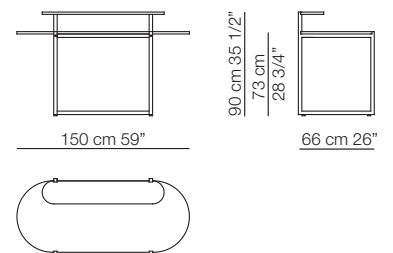

Sigmund small table
Hall armchair

Sigmund writing desk
Elettra chair

SIGMUND

Tavolino 47 x 36
Small table 47 x 36

structure

gross weight

top

gross weight

Tavolino 120 x 49
Small table 120 x 49

structure

gross weight

top

gross weight

Scrivania
Writing desk

structure

gross weight

top

gross weight

I colori sono da considerarsi puramente indicativi / Colors are to be considered as purely indicative 2020 - Rev. 0.0 - Seven Salotti S.p.A - All rights reserved

Sizes, weights and finishes may change without previous notice. All dimensions are expressed in centimeters and inches. File CAD 2D-3D available on www.arflex.com For more information on product visit www.arflex.com, or contact us at : info@arflex.it