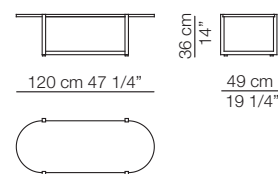

Sigmund small table
Hall armchair

Sigmund writing desk
Elettra chair

SIGMUND

Tavolino 47 x 36
Small table 47 x 36

structure

gross weight

top

gross weight

Tavolino 120 x 49
Small table 120 x 49

structure

gross weight

top

gross weight

Scrivania
Writing desk

structure

gross weight

top

gross weight

I colori sono da considerarsi puramente indicativi / Colors are to be considered as purely indicative 2020 - Rev. 0.0 - Seven Salotti S.p.A - All rights reserved

Sizes, weights and finishes may change without previous notice. All dimensions are expressed in centimeters and inches. File CAD 2D-3D available on www.arflex.com For more information on product visit www.arflex.com, or contact us at : info@arflex.it