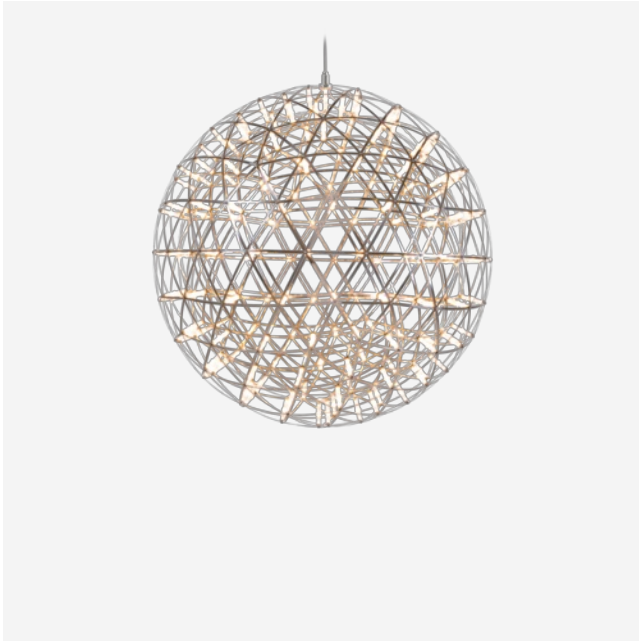

## Raimond II

RAIMOND PUTS

The Raimond lights: perfect spheres of mathematical ingredients punctuated by tiny LED lights. Designer Raimond Puts was not only intrigued by the shape of the geodesic dome, but also with the mystery of prime numbers. It's no coincidence that the dimension of all Raimond lights resemble a prime number. The result of mathematical perfection, that brings the starry night sky into your home. Compatible with our Wireless Wall Switch, for quick and easy dimming that gives you full control over the light output.

### *Detailing*

Two steel spheres, interconnected with LEDs, form a thin and openwork triangular mesh that transport the electric current.

---